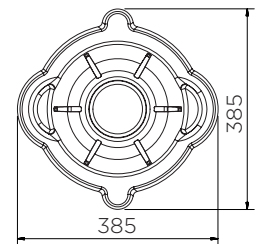

	Colour	H x W x D (mm)	Weight (kg)	Capacity (l)
CCRT-TS-YE	●	525 x 1860 x 760	21.5	55
CCRT2-TS-BK	●	500 x 610 x 560	11	45
CCRT2-TS-YE	●			

CCRT-TS-YE

CCRT2-TS-YE/BK

+ Mounting holes (M8)

CCRT-TS-YE

CCRT2-TS-YE/BK

CCRT-TS-YE

Pieces per pallet	3
20' container	33
40' high cube container	75
13.6 m trailer	99

CCRT2-TS-YE/BK

Pieces per pallet	10
20' container	110
40' high cube container	250
13.6 m trailer	330

The information is to our best knowledge true and accurate but all recommendations or suggestions are made without guarantee.