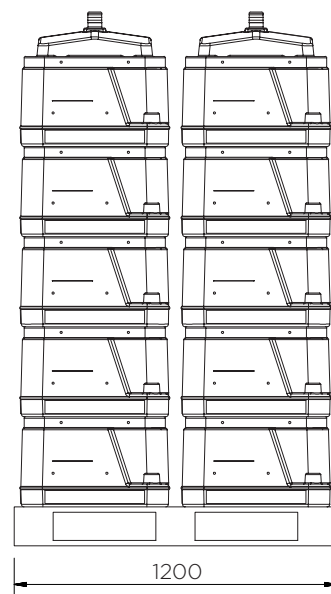

	Colour	H x W x D (mm)	Weight (kg)	Capacity (l)
CCRT-TS-YE	●	525 x 1860 x 760	21.5	55
CCRT2-TS-BK	●	500 x 610 x 560	11	45
CCRT2-TS-YE	●			

CCRT-TS-YE

CCRT2-TS-YE/BK

+ Mounting holes (M8)

CCRT-TS-YE

CCRT2-TS-YE/BK

CCRT-TS-YE

Pieces per pallet	3
20' container	33
40' high cube container	75
13.6 m trailer	99

CCRT2-TS-YE/BK

Pieces per pallet	10
20' container	110
40' high cube container	250
13.6 m trailer	330

The information is to our best knowledge true and accurate but all recommendations or suggestions are made without guarantee.