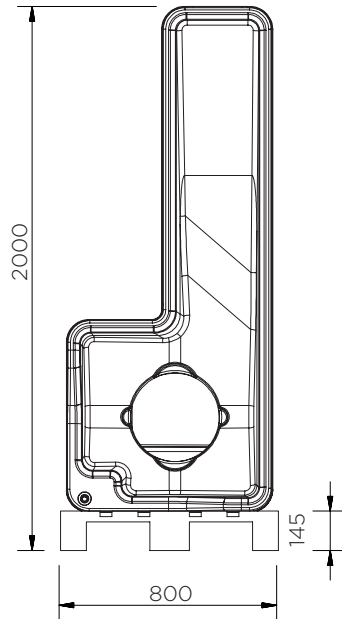

	Colour	H x W x D (mm)	Weight (kg)	Capacity (l)
CCRT-TS-YE	●	525 x 1860 x 760	21.5	55
CCRT2-TS-BK	●	500 x 610 x 560	11	45
CCRT2-TS-YE	●			

CCRT-TS-YE

CCRT2-TS-YE/BK

+ Mounting holes (M8)

CCRT-TS-YE

CCRT2-TS-YE/BK

CCRT-TS-YE

Pieces per pallet	3
20' container	33
40' high cube container	75
13.6 m trailer	99

CCRT2-TS-YE/BK

Pieces per pallet	10
20' container	110
40' high cube container	250
13.6 m trailer	330

The information is to our best knowledge true and accurate but all recommendations or suggestions are made without guarantee.