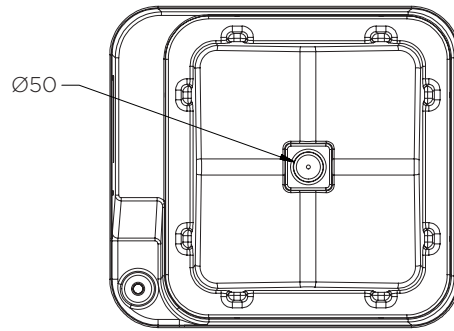

	Colour	H x W x D (mm)	Weight (kg)	Capacity (l)
CCRT-TS-YE	●	525 x 1860 x 760	21.5	55
CCRT2-TS-BK	●	500 x 610 x 560	11	45
CCRT2-TS-YE	●			

CCRT-TS-YE

CCRT2-TS-YE/BK

+ Mounting holes (M8)

CCRT-TS-YE

CCRT2-TS-YE/BK

CCRT-TS-YE

Pieces per pallet	3
20' container	33
40' high cube container	75
13.6 m trailer	99

CCRT2-TS-YE/BK

Pieces per pallet	10
20' container	110
40' high cube container	250
13.6 m trailer	330

The information is to our best knowledge true and accurate but all recommendations or suggestions are made without guarantee.