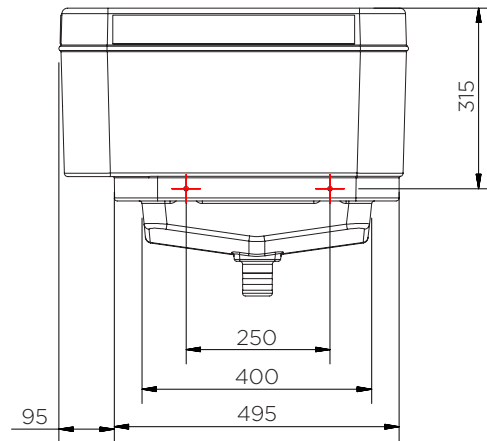

	Colour	H x W x D (mm)	Weight (kg)	Capacity (l)
CCRT-TS-YE	●	525 x 1860 x 760	21.5	55
CCRT2-TS-BK	●	500 x 610 x 560	11	45
CCRT2-TS-YE	●			

CCRT-TS-YE

CCRT2-TS-YE/BK

+ Mounting holes (M8)

CCRT-TS-YE

CCRT2-TS-YE/BK

CCRT-TS-YE

Pieces per pallet	3
20' container	33
40' high cube container	75
13.6 m trailer	99

CCRT2-TS-YE/BK

Pieces per pallet	10
20' container	110
40' high cube container	250
13.6 m trailer	330

The information is to our best knowledge true and accurate but all recommendations or suggestions are made without guarantee.