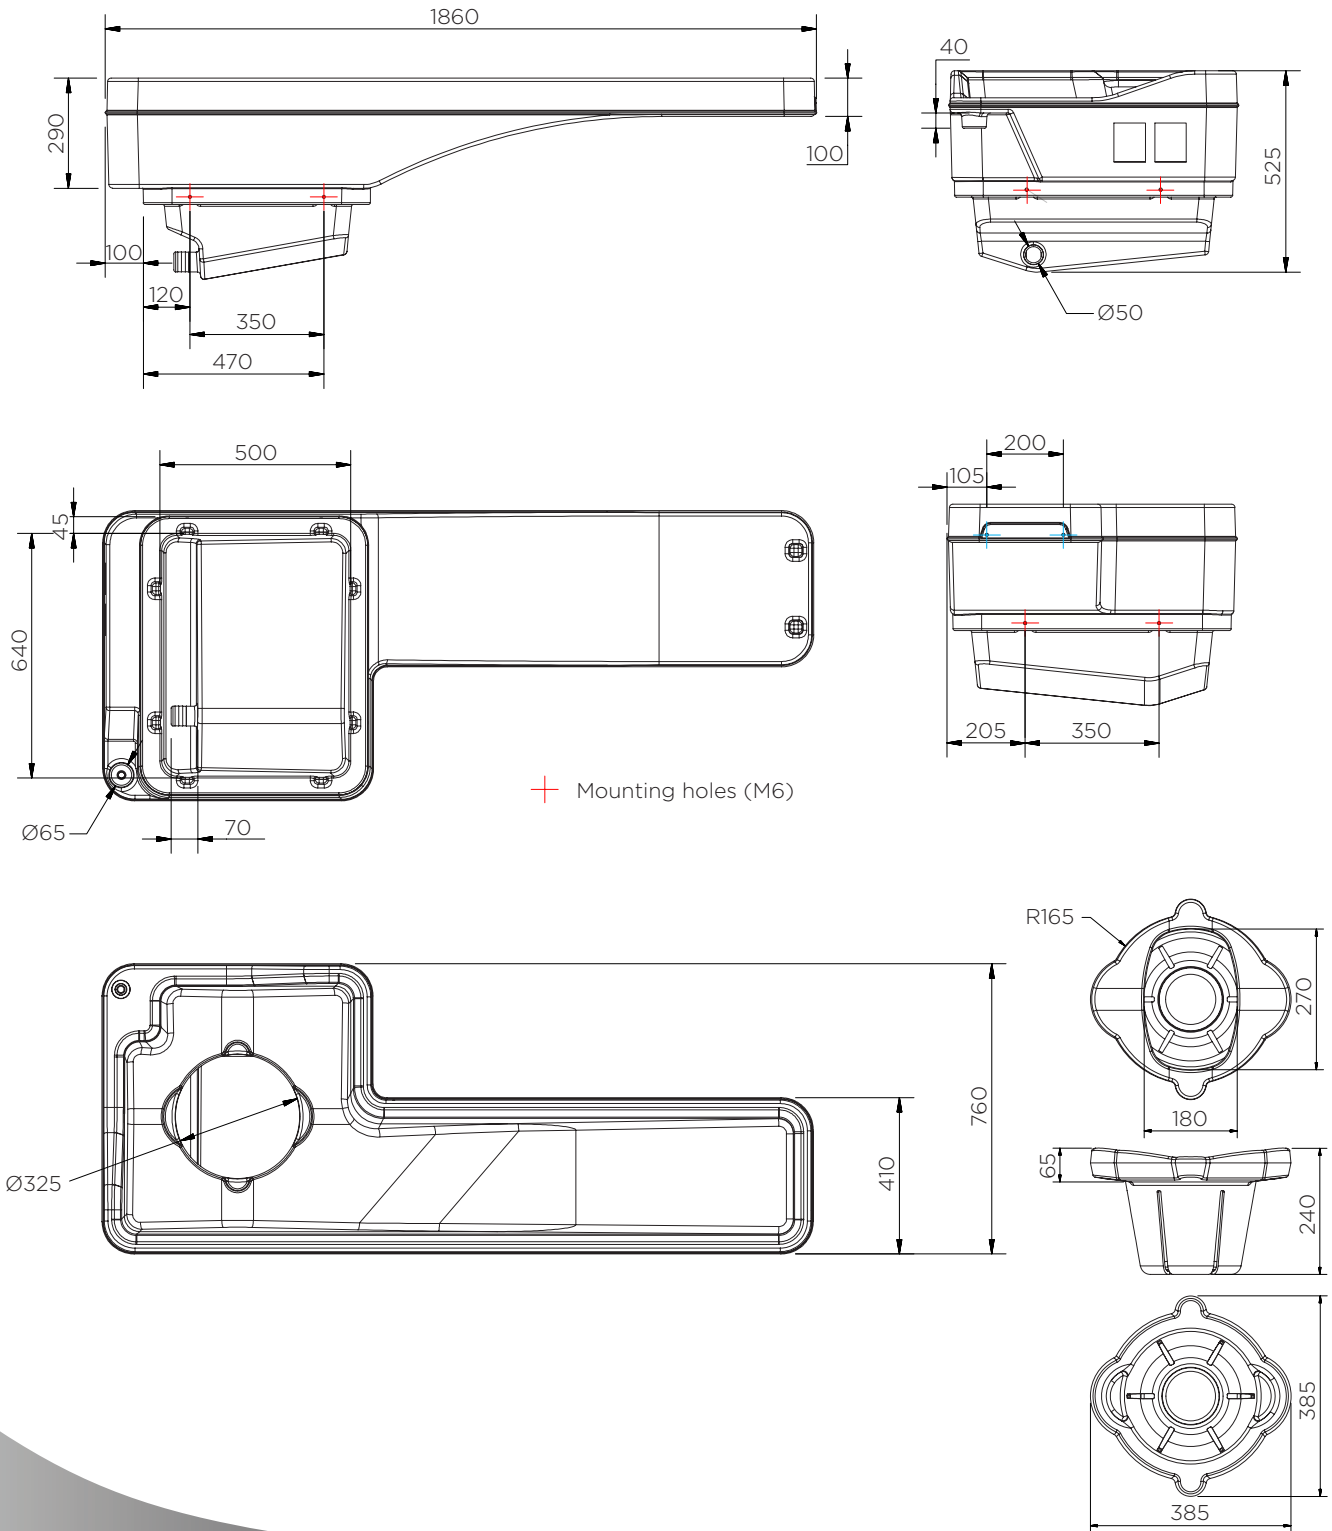

	Colour	H x W x D (mm)	Weight (kg)	Capacity (l)
CCRT-TS-YE	●	525 x 1860 x 760	21.5	55
CCRT2-TS-BK	●	500 x 610 x 560	11	45
CCRT2-TS-YE	●			

CCRT-TS-YE

CCRT2-TS-YE/BK

+ Mounting holes (M8)

CCRT-TS-YE

CCRT2-TS-YE/BK

CCRT-TS-YE

Pieces per pallet	3
20' container	33
40' high cube container	75
13.6 m trailer	99

CCRT2-TS-YE/BK

Pieces per pallet	10
20' container	110
40' high cube container	250
13.6 m trailer	330

The information is to our best knowledge true and accurate but all recommendations or suggestions are made without guarantee.