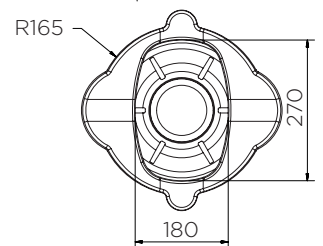

	Colour	H x W x D (mm)	Weight (kg)	Capacity (l)
CCRT-TS-YE	●	525 x 1860 x 760	21.5	55
CCRT2-TS-BK	●	500 x 610 x 560	11	45
CCRT2-TS-YE	●			

CCRT-TS-YE

CCRT2-TS-YE/BK

+ Mounting holes (M8)

CCRT-TS-YE

CCRT2-TS-YE/BK

CCRT-TS-YE

Pieces per pallet	3
20' container	33
40' high cube container	75
13.6 m trailer	99

CCRT2-TS-YE/BK

Pieces per pallet	10
20' container	110
40' high cube container	250
13.6 m trailer	330

The information is to our best knowledge true and accurate but all recommendations or suggestions are made without guarantee.