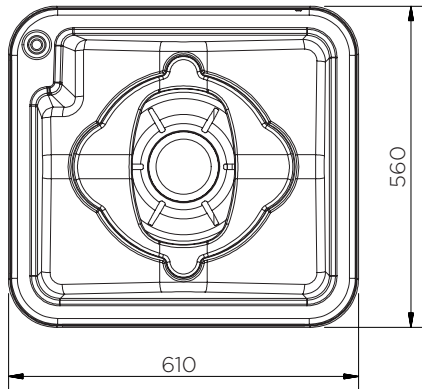

	Colour	H x W x D (mm)	Weight (kg)	Capacity (l)
CCRT-TS-YE	●	525 x 1860 x 760	21.5	55
CCRT2-TS-BK	●	500 x 610 x 560	11	45
CCRT2-TS-YE	●			

CCRT-TS-YE

CCRT2-TS-YE/BK

+ Mounting holes (M8)

CCRT-TS-YE

CCRT2-TS-YE/BK

CCRT-TS-YE

Pieces per pallet	3
20' container	33
40' high cube container	75
13.6 m trailer	99

CCRT2-TS-YE/BK

Pieces per pallet	10
20' container	110
40' high cube container	250
13.6 m trailer	330

The information is to our best knowledge true and accurate but all recommendations or suggestions are made without guarantee.