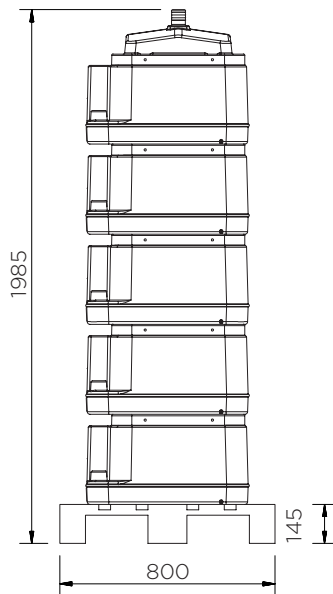

	Colour	H x W x D (mm)	Weight (kg)	Capacity (l)
CCRT-TS-YE	●	525 x 1860 x 760	21.5	55
CCRT2-TS-BK	●	500 x 610 x 560	11	45
CCRT2-TS-YE	●			

CCRT-TS-YE

CCRT2-TS-YE/BK

+ Mounting holes (M8)

CCRT-TS-YE

CCRT2-TS-YE/BK

CCRT-TS-YE

Pieces per pallet	3
20' container	33
40' high cube container	75
13.6 m trailer	99

CCRT2-TS-YE/BK

Pieces per pallet	10
20' container	110
40' high cube container	250
13.6 m trailer	330

The information is to our best knowledge true and accurate but all recommendations or suggestions are made without guarantee.