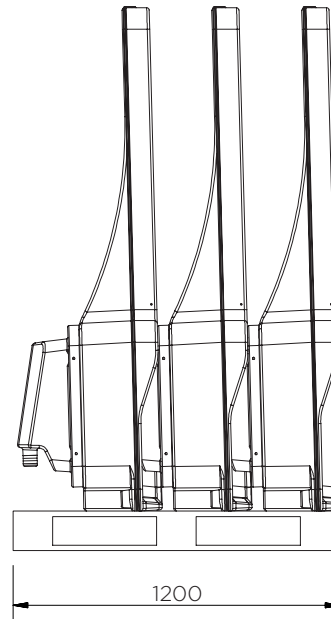

	Colour	H x W x D (mm)	Weight (kg)	Capacity (l)
CCRT-TS-YE	●	525 x 1860 x 760	21.5	55
CCRT2-TS-BK	●	500 x 610 x 560	11	45
CCRT2-TS-YE	●			

CCRT-TS-YE

CCRT2-TS-YE/BK

+ Mounting holes (M8)

CCRT-TS-YE

CCRT2-TS-YE/BK

CCRT-TS-YE

Pieces per pallet	3
20' container	33
40' high cube container	75
13.6 m trailer	99

CCRT2-TS-YE/BK

Pieces per pallet	10
20' container	110
40' high cube container	250
13.6 m trailer	330

The information is to our best knowledge true and accurate but all recommendations or suggestions are made without guarantee.