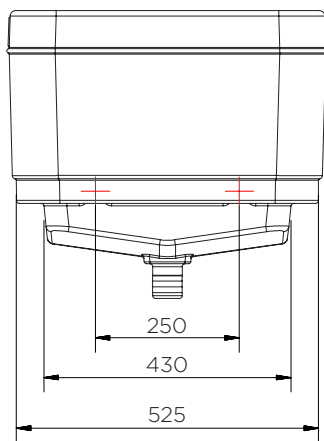

	Colour	H x W x D (mm)	Weight (kg)	Capacity (l)
CCRT-TS-YE	●	525 x 1860 x 760	21.5	55
CCRT2-TS-BK	●	500 x 610 x 560	11	45
CCRT2-TS-YE	●			

CCRT-TS-YE

CCRT2-TS-YE/BK

+ Mounting holes (M8)

CCRT-TS-YE

CCRT2-TS-YE/BK

CCRT-TS-YE

Pieces per pallet	3
20' container	33
40' high cube container	75
13.6 m trailer	99

CCRT2-TS-YE/BK

Pieces per pallet	10
20' container	110
40' high cube container	250
13.6 m trailer	330

The information is to our best knowledge true and accurate but all recommendations or suggestions are made without guarantee.