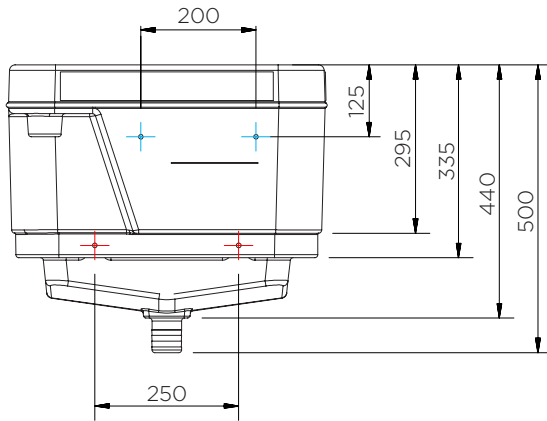

	Colour	H x W x D (mm)	Weight (kg)	Capacity (l)
CCRT-TS-YE	●	525 x 1860 x 760	21.5	55
CCRT2-TS-BK	●	500 x 610 x 560	11	45
CCRT2-TS-YE	●			

CCRT-TS-YE

CCRT2-TS-YE/BK

+ Mounting holes (M8)

CCRT-TS-YE

CCRT2-TS-YE/BK

CCRT-TS-YE

Pieces per pallet	3
20' container	33
40' high cube container	75
13.6 m trailer	99

CCRT2-TS-YE/BK

Pieces per pallet	10
20' container	110
40' high cube container	250
13.6 m trailer	330

The information is to our best knowledge true and accurate but all recommendations or suggestions are made without guarantee.