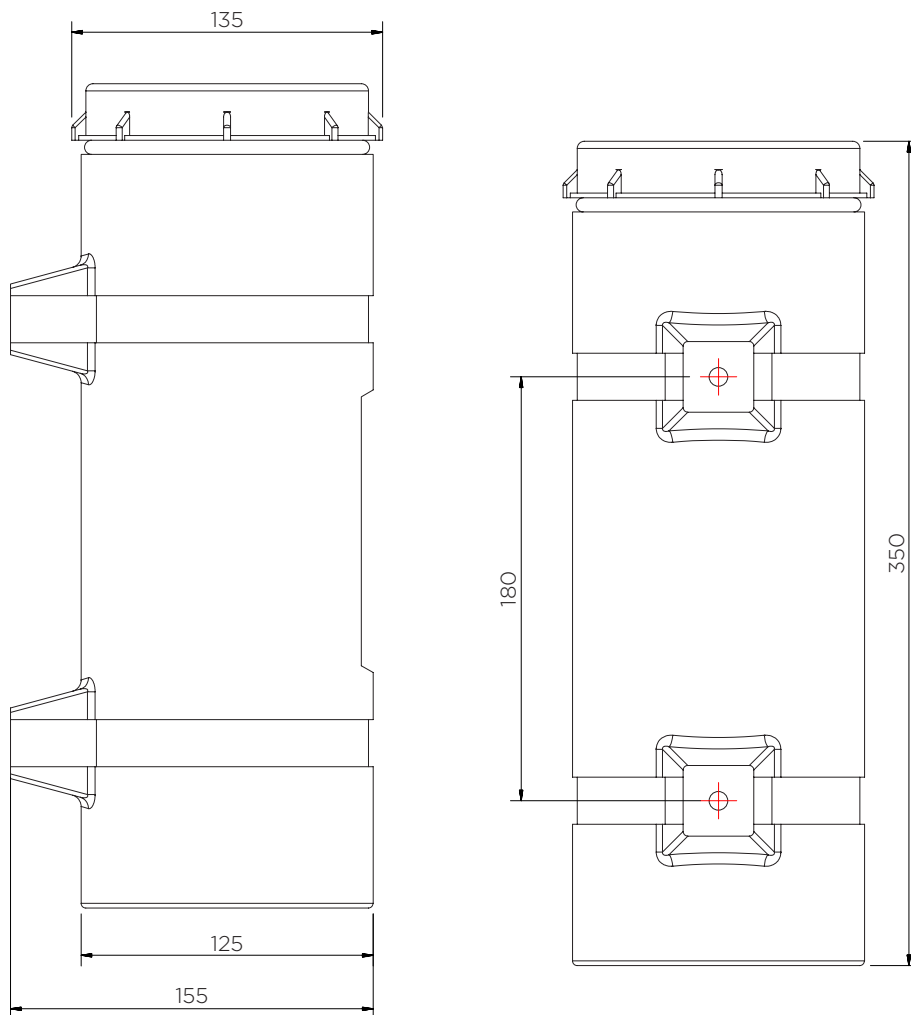

# Cylindrical Document Holder

Technical Data

To select a colour, replace 'XX' with one of the following:

RE: ● GY: ●

	Colours	H x W x D (mm)	Weight (kg)	Capacity (l)	Document size
1005	●	345 x 155 x 125	0.55	3	A3 / A4 / US letter
1005-COXX	● ●				

# Cylindrical Document Holder

Technical Data