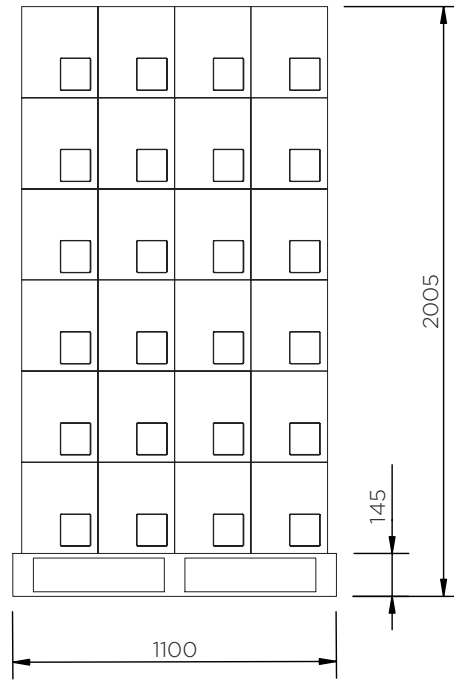

Cylindrical Document Holder

Technical Data

1005

Pieces per box	8
Pieces per pallet	384
20' container	3072
40' high cube container	6912
13.6 m trailer	7680

The information is to our best knowledge true and accurate but all recommendations or suggestions are made without guarantee.