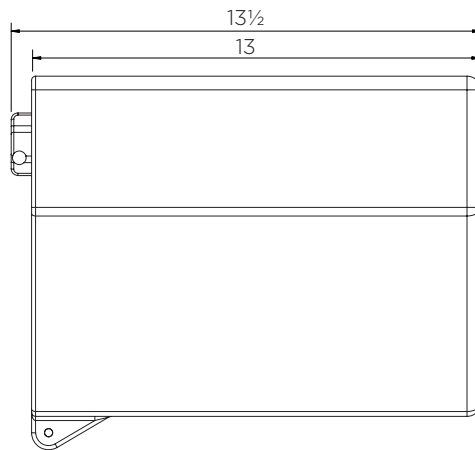

Compact Storage Box

Technical Data