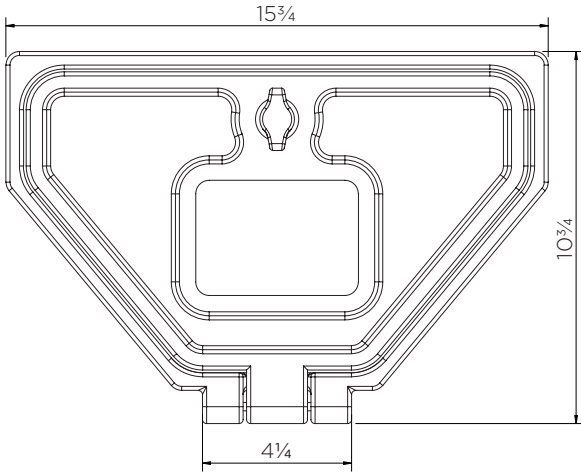

Compact Storage Box

Technical Data