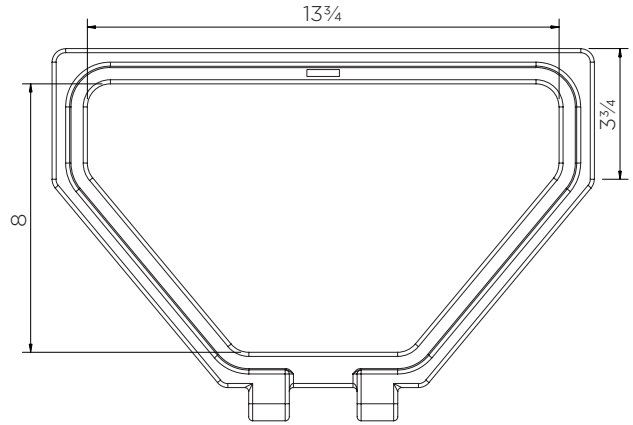

Compact Storage Box

Technical Data