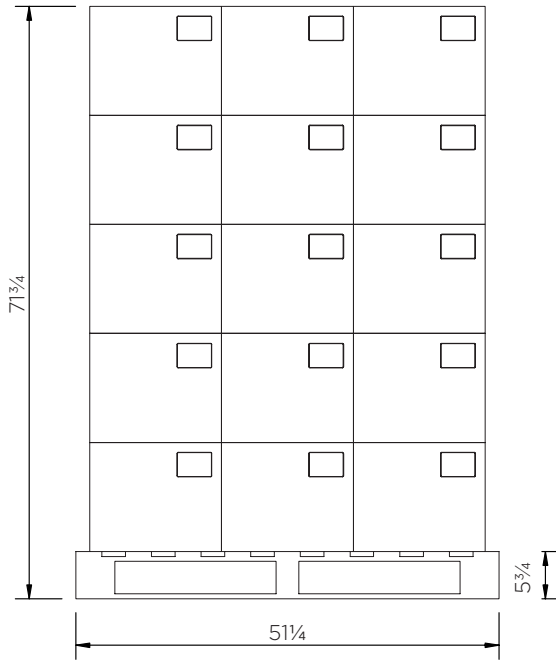

Compact Storage Box

Technical Data

JBC40 / JBC40T

Pieces per pallet	60
20' container	480
40' high cube container	1080
13.6 m trailer	1320

The information is to our best knowledge true and accurate but all recommendations or suggestions are made without guarantee.