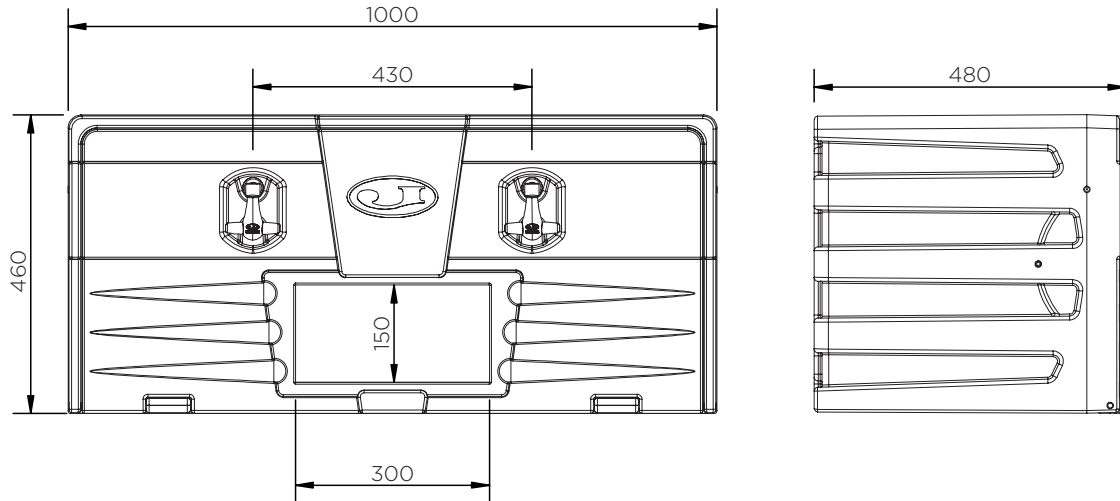

# Toolbox (1000 mm)

Technical Data

	H x W x D (mm)	Weight (kg)	Max. load (kg)	Capacity (l)	Fixing kit
JBZ1000	460 x 1000 x 480	12.5	75	167	TBK1000

# Toolbox (1000 mm)

Technical Data