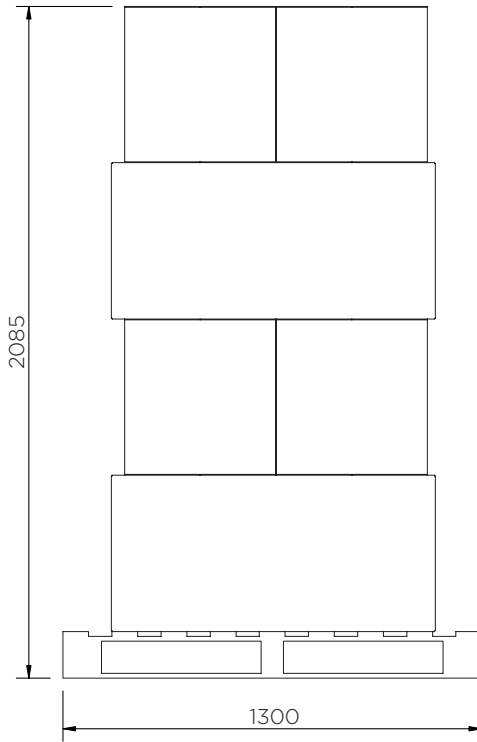

# Toolbox (1000 mm)

Technical Data

	H x W x D (mm)	Weight (kg)	Max. load (kg)	Capacity (l)	Fixing kit
JBZ1000	460 x 1000 x 480	12.5	75	167	TBK1000

# Toolbox (1000 mm)

Technical Data