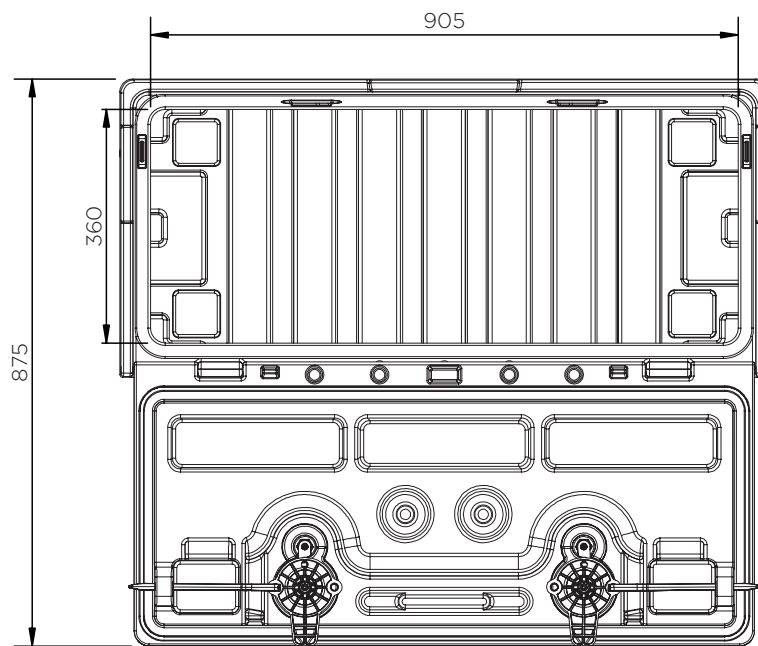

# Toolbox (1000 mm)

Technical Data

	H x W x D (mm)	Weight (kg)	Max. load (kg)	Capacity (l)	Fixing kit
JBZ1000	460 x 1000 x 480	12.5	75	167	TBK1000

# Toolbox (1000 mm)

Technical Data