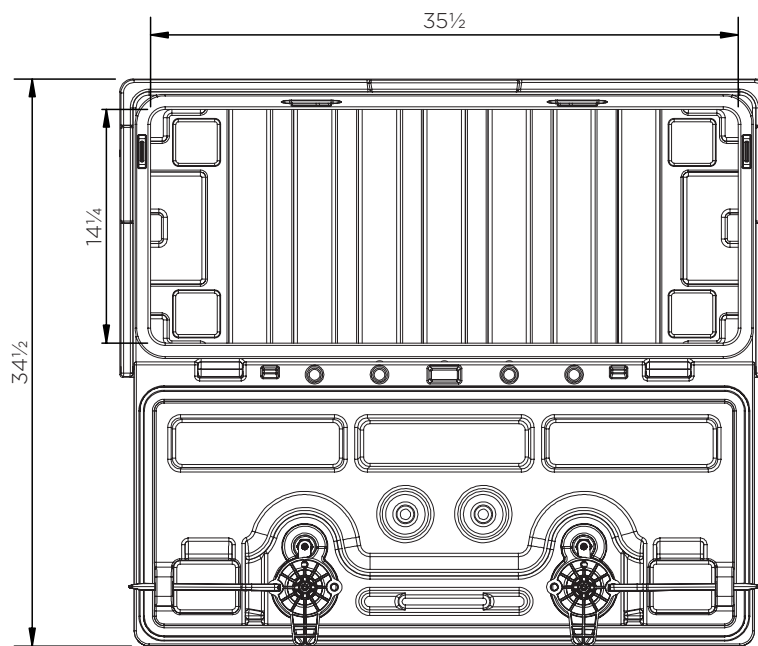

Toolbox (39½ in)

Technical Data

	H x W x D (in)	Weight (lbs)	Max. load (lbs)	Capacity (gal)	Fixing kit
JBZ1000	18 x 39½ x 19	27½	165	44	TBK1000

Toolbox (39½ in)

Technical Data

Toolbox (39½ in)

Technical Data

**JBZ1000**

Pieces per pallet	8
20' container	64
40' high cube container	144
13.6 m trailer	160

The information is to our best knowledge true and accurate but all recommendations or suggestions are made without guarantee.