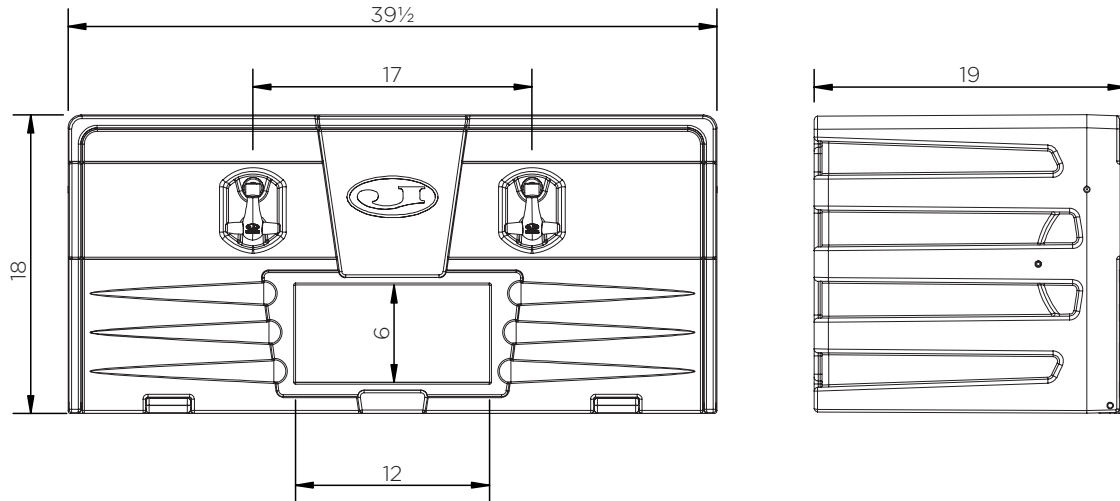

Toolbox (39½ in)

Technical Data

	H x W x D (in)	Weight (lbs)	Max. load (lbs)	Capacity (gal)	Fixing kit
JBZ1000	18 x 39½ x 19	27½	165	44	TBK1000

Toolbox (39½ in)

Technical Data

Toolbox (39½ in)

Technical Data

**JBZ1000**

Pieces per pallet	8
20' container	64
40' high cube container	144
13.6 m trailer	160

The information is to our best knowledge true and accurate but all recommendations or suggestions are made without guarantee.