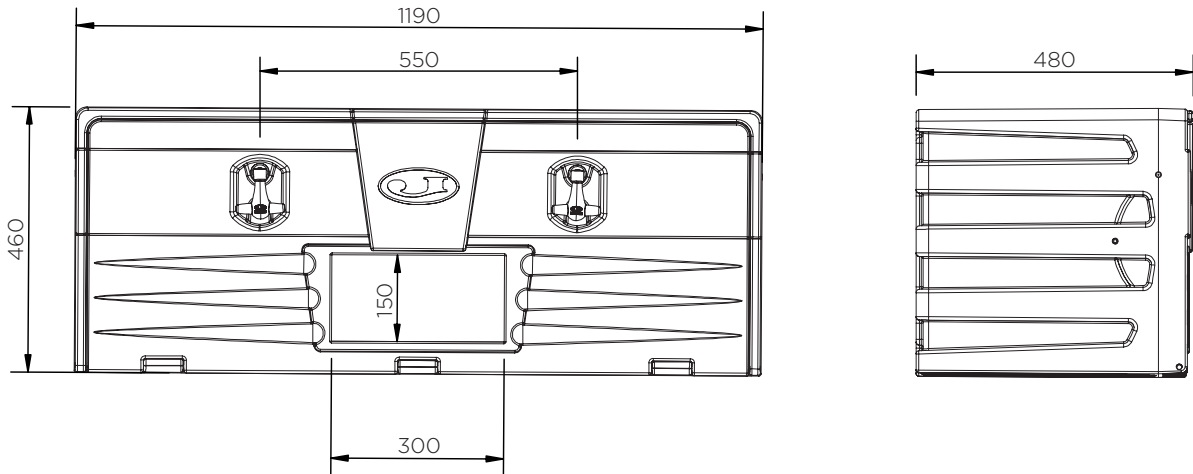

Toolbox (1200 mm)

Technical Data

	H x W x D (mm)	Weight (kg)	Max. load (kg)	Capacity (l)	Fixing kit
JBZ1200	460 x 1190 x 480	14	75	201	TBK1200

Toolbox (1200 mm)

Technical Data

Toolbox (1200 mm)

Technical Data

JBZ1200

Pieces per pallet	8
20' container	64
40' high cube container	144
13.6 m trailer	160

The information is to our best knowledge true and accurate but all recommendations or suggestions are made without guarantee.