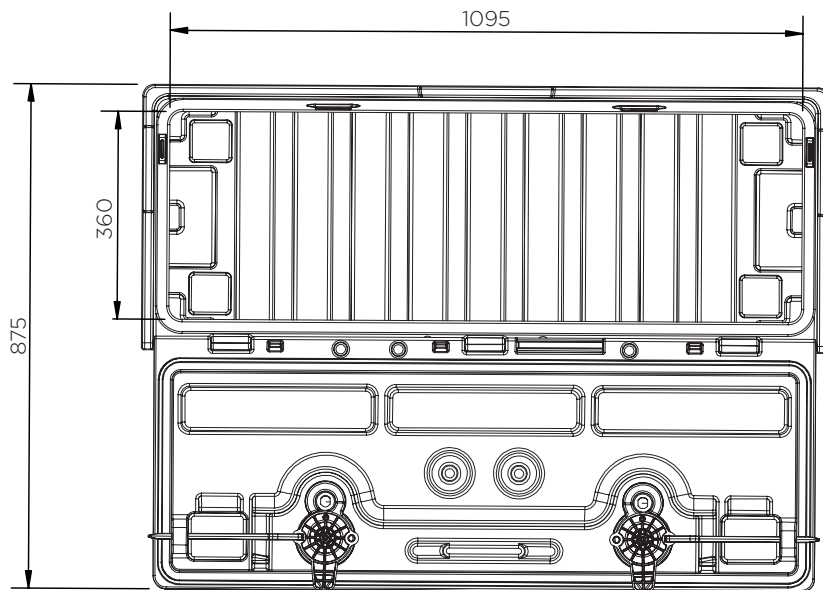

Toolbox (1200 mm)

Technical Data

	H x W x D (mm)	Weight (kg)	Max. load (kg)	Capacity (l)	Fixing kit
JBZ1200	460 x 1190 x 480	14	75	201	TBK1200

Toolbox (1200 mm)

Technical Data

Toolbox (1200 mm)

Technical Data

JBZ1200

Pieces per pallet	8
20' container	64
40' high cube container	144
13.6 m trailer	160

The information is to our best knowledge true and accurate but all recommendations or suggestions are made without guarantee.