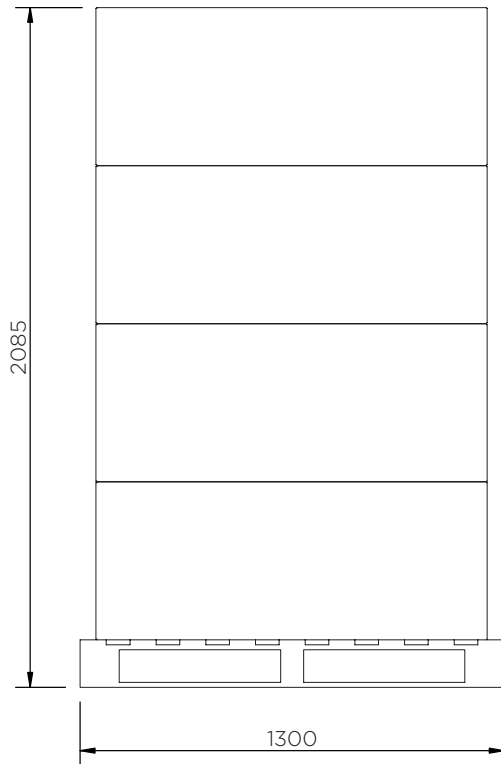

Toolbox (1200 mm)

Technical Data

	H x W x D (mm)	Weight (kg)	Max. load (kg)	Capacity (l)	Fixing kit
JBZ1200	460 x 1190 x 480	14	75	201	TBK1200

Toolbox (1200 mm)

Technical Data

Toolbox (1200 mm)

Technical Data

JBZ1200

Pieces per pallet	8
20' container	64
40' high cube container	144
13.6 m trailer	160

The information is to our best knowledge true and accurate but all recommendations or suggestions are made without guarantee.