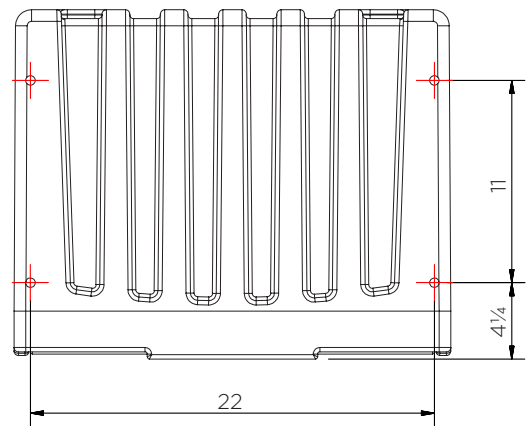

Toolbox (23³/₄ in)

Technical Data

	H x W x D (in)	Weight (lbs)	Max. load (lbs)	Capacity (gal)	Fixing kit
JBZ600	17 ³ / ₄ x 23 ³ / ₄ x 19	14 ¹ / ₂	128	26	-

Toolbox (23³/₄ in)

Technical Data

Toolbox (23³/₄ in)

Technical Data

JBZ600

Pieces per pallet	16
20' container	128
40' high cube container	288
13.6 m trailer	352

The information is to our best knowledge true and accurate but all recommendations or suggestions are made without guarantee.