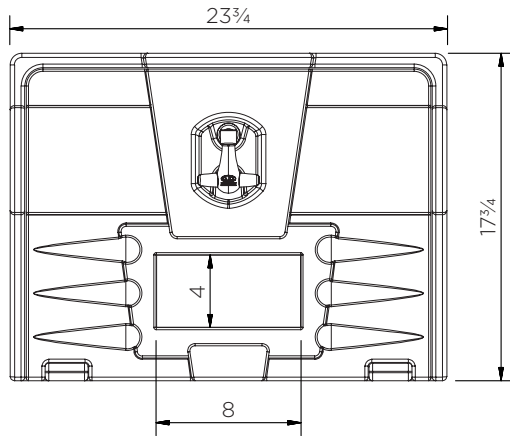

Toolbox (23³/₄ in)

Technical Data

	H x W x D (in)	Weight (lbs)	Max. load (lbs)	Capacity (gal)	Fixing kit
JBZ600	17 ³ / ₄ x 23 ³ / ₄ x 19	14 ¹ / ₂	128	26	-

Toolbox (23³/₄ in)

Technical Data

Toolbox (23³/₄ in)

Technical Data

JBZ600

Pieces per pallet	16
20' container	128
40' high cube container	288
13.6 m trailer	352

The information is to our best knowledge true and accurate but all recommendations or suggestions are made without guarantee.