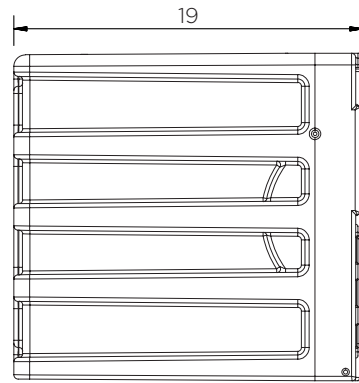

Toolbox (23³/₄ in)

Technical Data

	H x W x D (in)	Weight (lbs)	Max. load (lbs)	Capacity (gal)	Fixing kit
JBZ600	17 ³ / ₄ x 23 ³ / ₄ x 19	14 ¹ / ₂	128	26	-

Toolbox (23³/₄ in)

Technical Data

Toolbox (23³/₄ in)

Technical Data

JBZ600

Pieces per pallet	16
20' container	128
40' high cube container	288
13.6 m trailer	352

The information is to our best knowledge true and accurate but all recommendations or suggestions are made without guarantee.