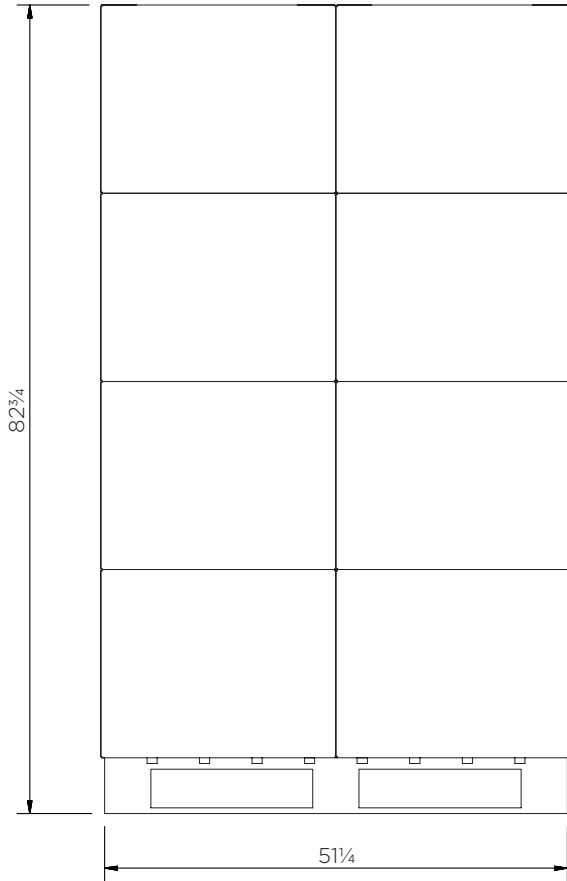

Toolbox (23³/₄ in)

Technical Data

	H x W x D (in)	Weight (lbs)	Max. load (lbs)	Capacity (gal)	Fixing kit
JBZ600	17 ³ / ₄ x 23 ³ / ₄ x 19	14 ¹ / ₂	128	26	-

Toolbox (23³/₄ in)

Technical Data

Toolbox (23³/₄ in)

Technical Data

JBZ600

Pieces per pallet	16
20' container	128
40' high cube container	288
13.6 m trailer	352

The information is to our best knowledge true and accurate but all recommendations or suggestions are made without guarantee.