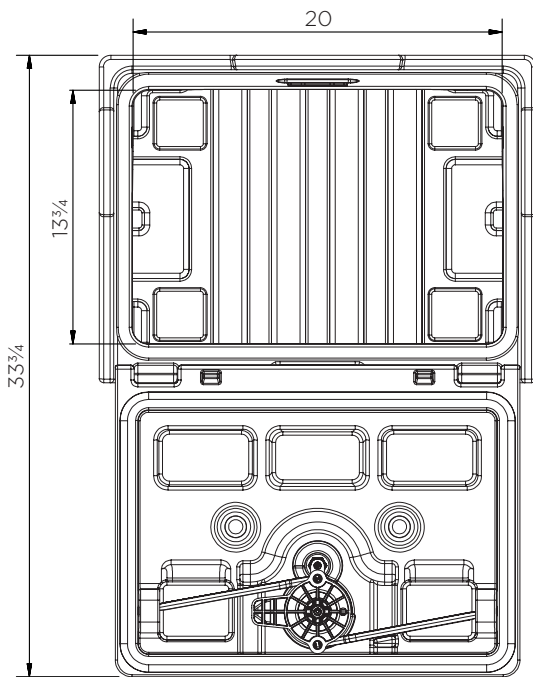

Toolbox (23³/₄ in)

Technical Data

	H x W x D (in)	Weight (lbs)	Max. load (lbs)	Capacity (gal)	Fixing kit
JBZ600	17 ³ / ₄ x 23 ³ / ₄ x 19	14 ¹ / ₂	128	26	-

Toolbox (23³/₄ in)

Technical Data

Toolbox (23³/₄ in)

Technical Data

JBZ600

Pieces per pallet	16
20' container	128
40' high cube container	288
13.6 m trailer	352

The information is to our best knowledge true and accurate but all recommendations or suggestions are made without guarantee.