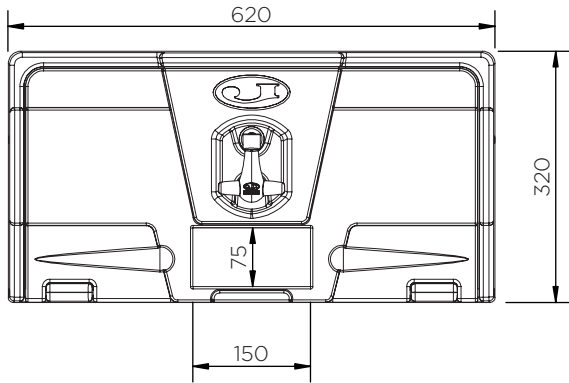

Toolbox (XL 620 mm)

Technical Data

	H x W x D (mm)	Weight (kg)	Max. load (kg)	Capacity (l)	Fixing kit
JBZ620	320 x 620 x 610	7	75	88	TBK620

Toolbox (XL 620 mm)

Technical Data

Toolbox (XL 620 mm)

Technical Data

JBZ620

Pieces per pallet	20
20' container	160
40' high cube container	360
13.6 m trailer	440

The information is to our best knowledge true and accurate but all recommendations or suggestions are made without guarantee.