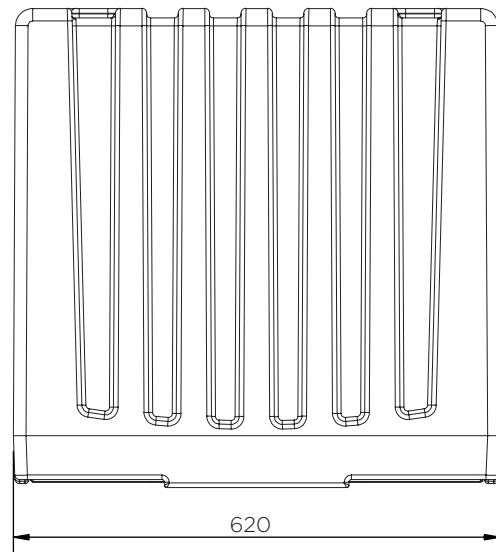

Toolbox (XL 620 mm)

Technical Data

	H x W x D (mm)	Weight (kg)	Max. load (kg)	Capacity (l)	Fixing kit
JBZ620	320 x 620 x 610	7	75	88	TBK620

Toolbox (XL 620 mm)

Technical Data

Toolbox (XL 620 mm)

Technical Data

JBZ620

Pieces per pallet	20
20' container	160
40' high cube container	360
13.6 m trailer	440

The information is to our best knowledge true and accurate but all recommendations or suggestions are made without guarantee.