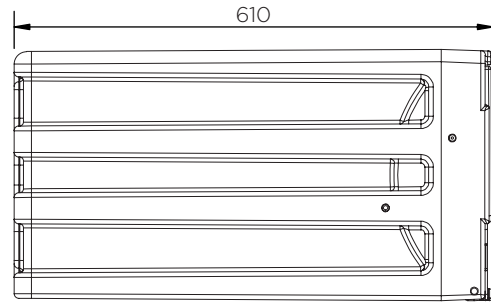

Toolbox (XL 620 mm)

Technical Data

	H x W x D (mm)	Weight (kg)	Max. load (kg)	Capacity (l)	Fixing kit
JBZ620	320 x 620 x 610	7	75	88	TBK620

Toolbox (XL 620 mm)

Technical Data

Toolbox (XL 620 mm)

Technical Data

JBZ620

Pieces per pallet	20
20' container	160
40' high cube container	360
13.6 m trailer	440

The information is to our best knowledge true and accurate but all recommendations or suggestions are made without guarantee.