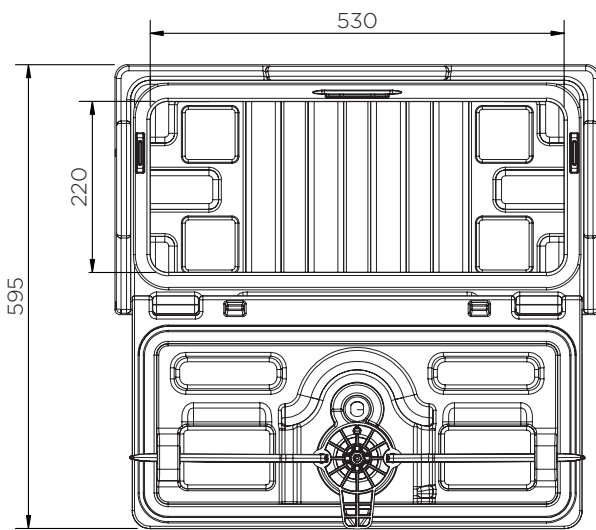

Toolbox (XL 620 mm)

Technical Data

	H x W x D (mm)	Weight (kg)	Max. load (kg)	Capacity (l)	Fixing kit
JBZ620	320 x 620 x 610	7	75	88	TBK620

Toolbox (XL 620 mm)

Technical Data

Toolbox (XL 620 mm)

Technical Data

JBZ620

Pieces per pallet	20
20' container	160
40' high cube container	360
13.6 m trailer	440

The information is to our best knowledge true and accurate but all recommendations or suggestions are made without guarantee.