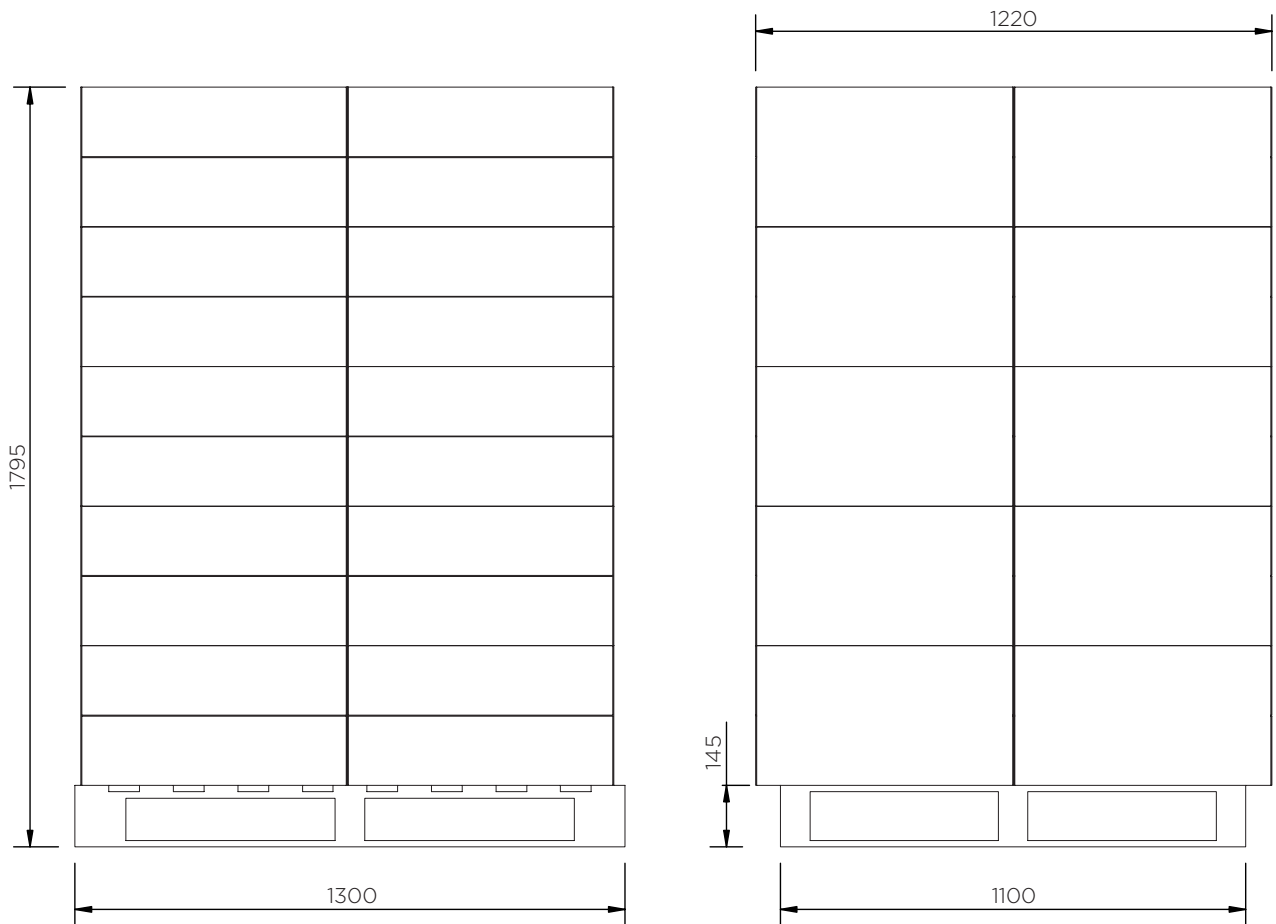

Toolbox (XL 620 mm)

Technical Data

	H x W x D (mm)	Weight (kg)	Max. load (kg)	Capacity (l)	Fixing kit
JBZ620	320 x 620 x 610	7	75	88	TBK620

Toolbox (XL 620 mm)

Technical Data

Toolbox (XL 620 mm)

Technical Data

JBZ620

Pieces per pallet	20
20' container	160
40' high cube container	360
13.6 m trailer	440

The information is to our best knowledge true and accurate but all recommendations or suggestions are made without guarantee.