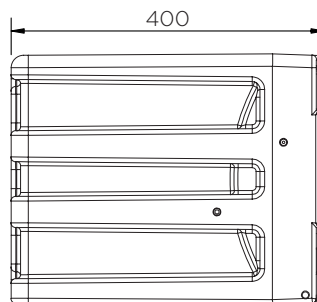

# Toolbox (620 mm)

Technical Data

	H x W x D (mm)	Weight (kg)	Max. load (kg)	Capacity (l)	Fixing kit
JBZ620A	320 x 620 x 400	5	50	53	-

# Toolbox (620 mm)

Technical Data