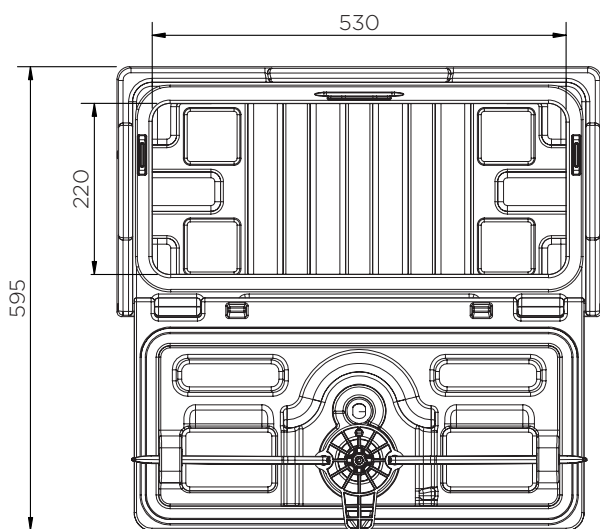

# Toolbox (620 mm)

Technical Data

	H x W x D (mm)	Weight (kg)	Max. load (kg)	Capacity (l)	Fixing kit
JBZ620A	320 x 620 x 400	5	50	53	-

# Toolbox (620 mm)

Technical Data