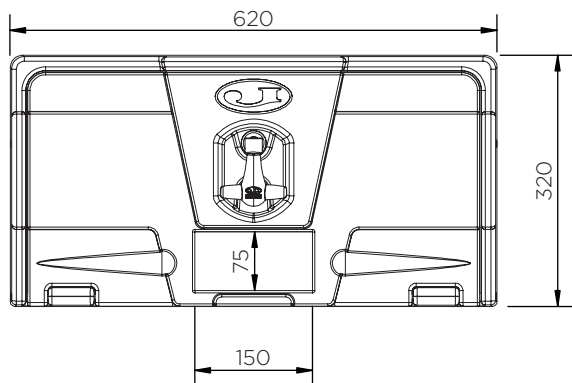

# Toolbox (620 mm)

Technical Data

	H x W x D (mm)	Weight (kg)	Max. load (kg)	Capacity (l)	Fixing kit
JBZ620A	320 x 620 x 400	5	50	53	-

# Toolbox (620 mm)

Technical Data