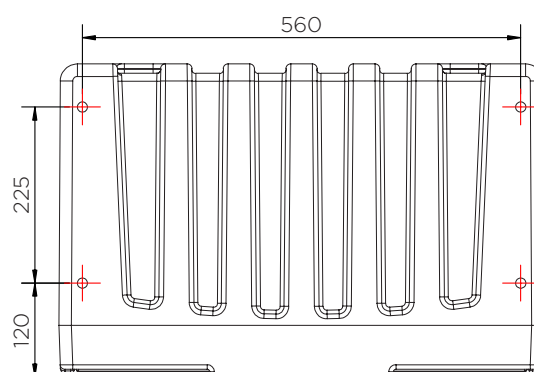

# Toolbox (620 mm)

Technical Data

	H x W x D (mm)	Weight (kg)	Max. load (kg)	Capacity (l)	Fixing kit
JBZ620A	320 x 620 x 400	5	50	53	-

# Toolbox (620 mm)

Technical Data