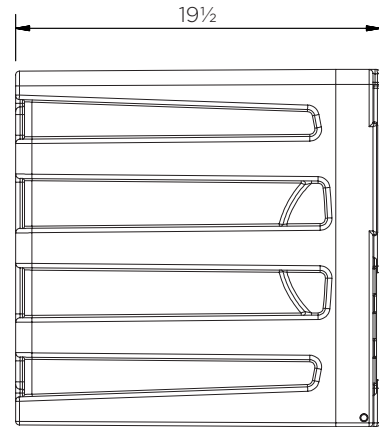

Toolbox (27½ in)

Technical Data

	H x W x D (in)	Weight (lbs)	Max. load (lbs)	Capacity (gal)	Fixing kit
JBZ700	19 x 27½ x 19½	17½	165	35	TBK700

Toolbox (27½ in)

Technical Data

Toolbox (27½ in)

Technical Data

JBZ700

Pieces per pallet	14
20' container	112
40' high cube container	252
13.6 m trailer	280

The information is to our best knowledge true and accurate but all recommendations or suggestions are made without guarantee.