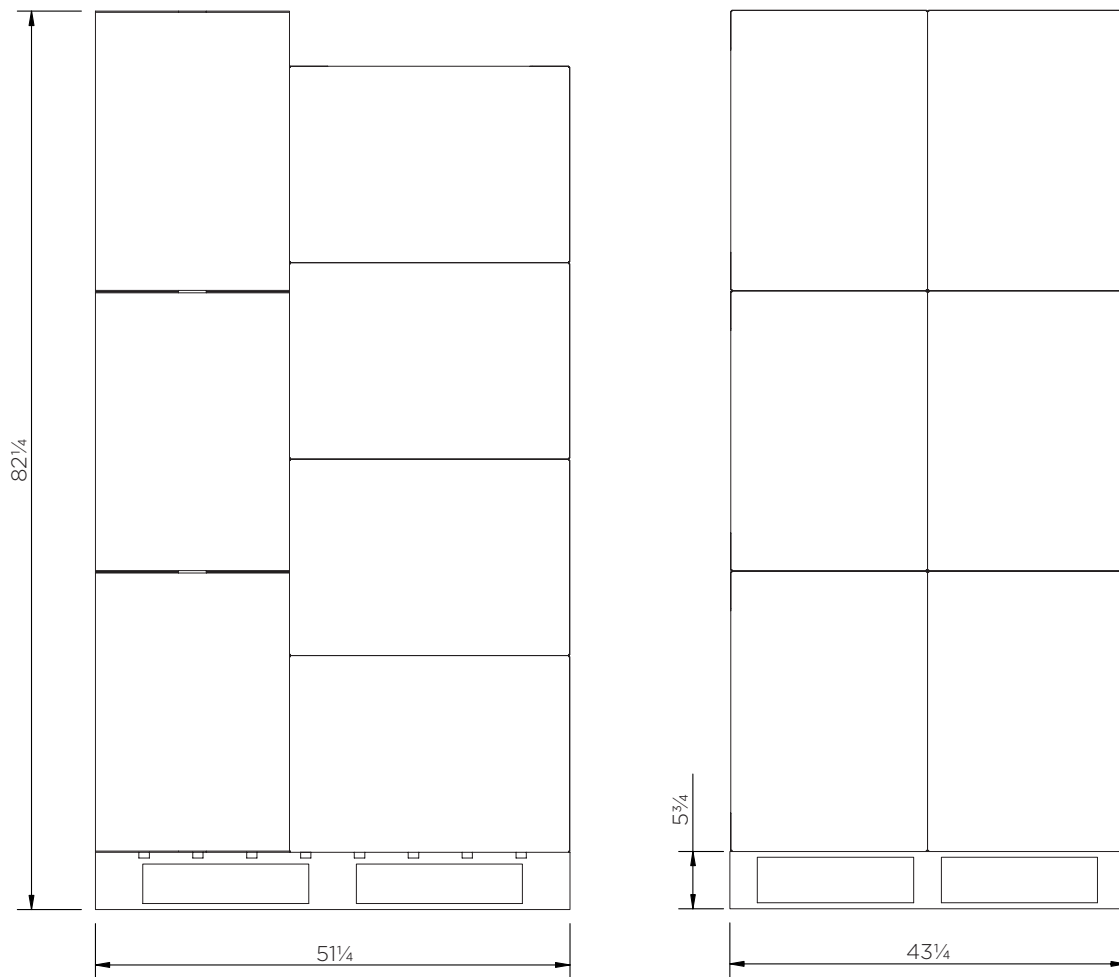

Toolbox (27½ in)

Technical Data

	H x W x D (in)	Weight (lbs)	Max. load (lbs)	Capacity (gal)	Fixing kit
JBZ700	19 x 27½ x 19½	17½	165	35	TBK700

Toolbox (27½ in)

Technical Data

Toolbox (27½ in)

Technical Data

JBZ700

Pieces per pallet	14
20' container	112
40' high cube container	252
13.6 m trailer	280

The information is to our best knowledge true and accurate but all recommendations or suggestions are made without guarantee.