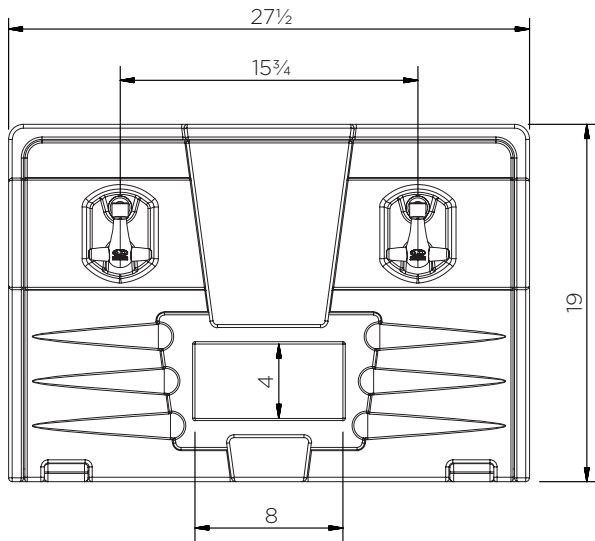

Toolbox (27½ in)

Technical Data

	H x W x D (in)	Weight (lbs)	Max. load (lbs)	Capacity (gal)	Fixing kit
JBZ700	19 x 27½ x 19½	17½	165	35	TBK700

Toolbox (27½ in)

Technical Data

Toolbox (27½ in)

Technical Data

JBZ700

Pieces per pallet	14
20' container	112
40' high cube container	252
13.6 m trailer	280

The information is to our best knowledge true and accurate but all recommendations or suggestions are made without guarantee.