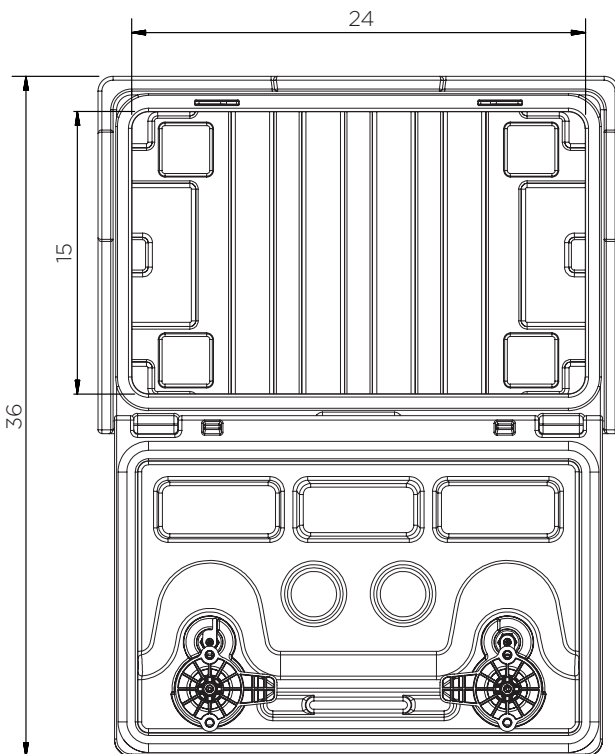

Toolbox (27½ in)

Technical Data

	H x W x D (in)	Weight (lbs)	Max. load (lbs)	Capacity (gal)	Fixing kit
JBZ700	19 x 27½ x 19½	17½	165	35	TBK700

Toolbox (27½ in)

Technical Data

Toolbox (27½ in)

Technical Data

JBZ700

Pieces per pallet	14
20' container	112
40' high cube container	252
13.6 m trailer	280

The information is to our best knowledge true and accurate but all recommendations or suggestions are made without guarantee.