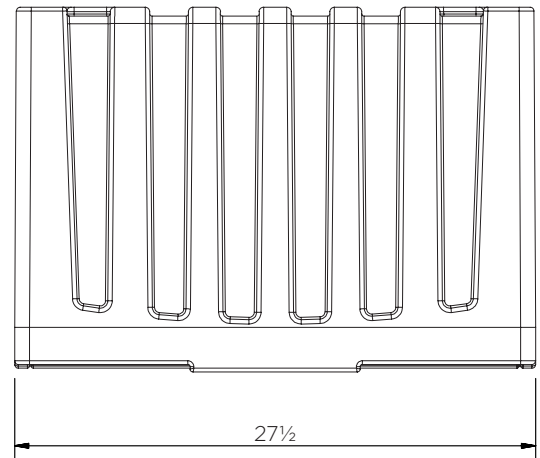

Toolbox (27½ in)

Technical Data

	H x W x D (in)	Weight (lbs)	Max. load (lbs)	Capacity (gal)	Fixing kit
JBZ700	19 x 27½ x 19½	17½	165	35	TBK700

Toolbox (27½ in)

Technical Data

Toolbox (27½ in)

Technical Data

JBZ700

Pieces per pallet	14
20' container	112
40' high cube container	252
13.6 m trailer	280

The information is to our best knowledge true and accurate but all recommendations or suggestions are made without guarantee.