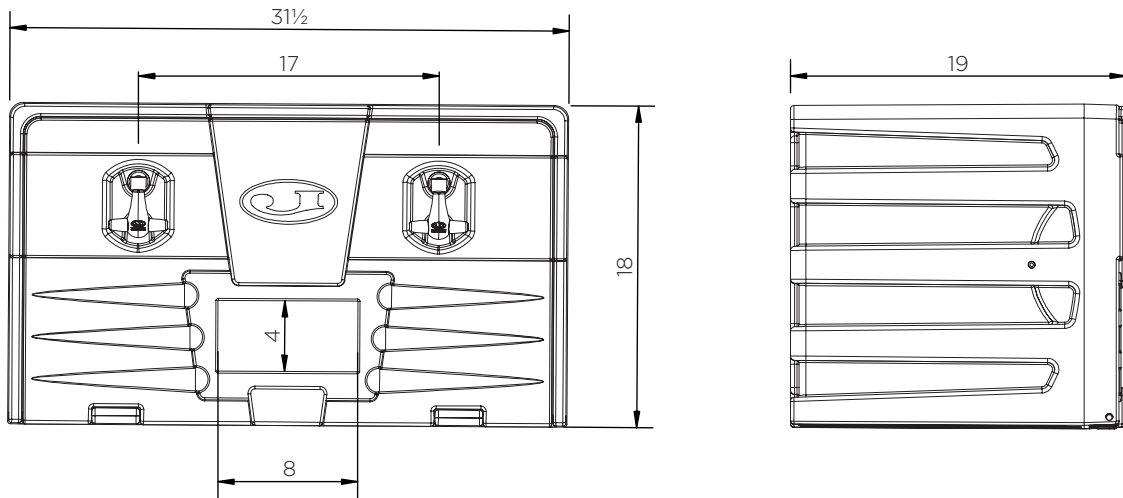

Toolbox (XL 31½ in)

Technical Data

	H x W x D (in)	Weight (lbs)	Max. load (lbs)	Capacity (gal)	Fixing kit
JBZ800	18 x 31½ x 19	20	165	36	TBK800

Toolbox (XL 31½ in)

Technical Data

Toolbox (XL 31½ in)

Technical Data

JBZ800

Pieces per pallet	12
20' container	96
40' high cube container	216
13.6 m trailer	240

The information is to our best knowledge true and accurate but all recommendations or suggestions are made without guarantee.