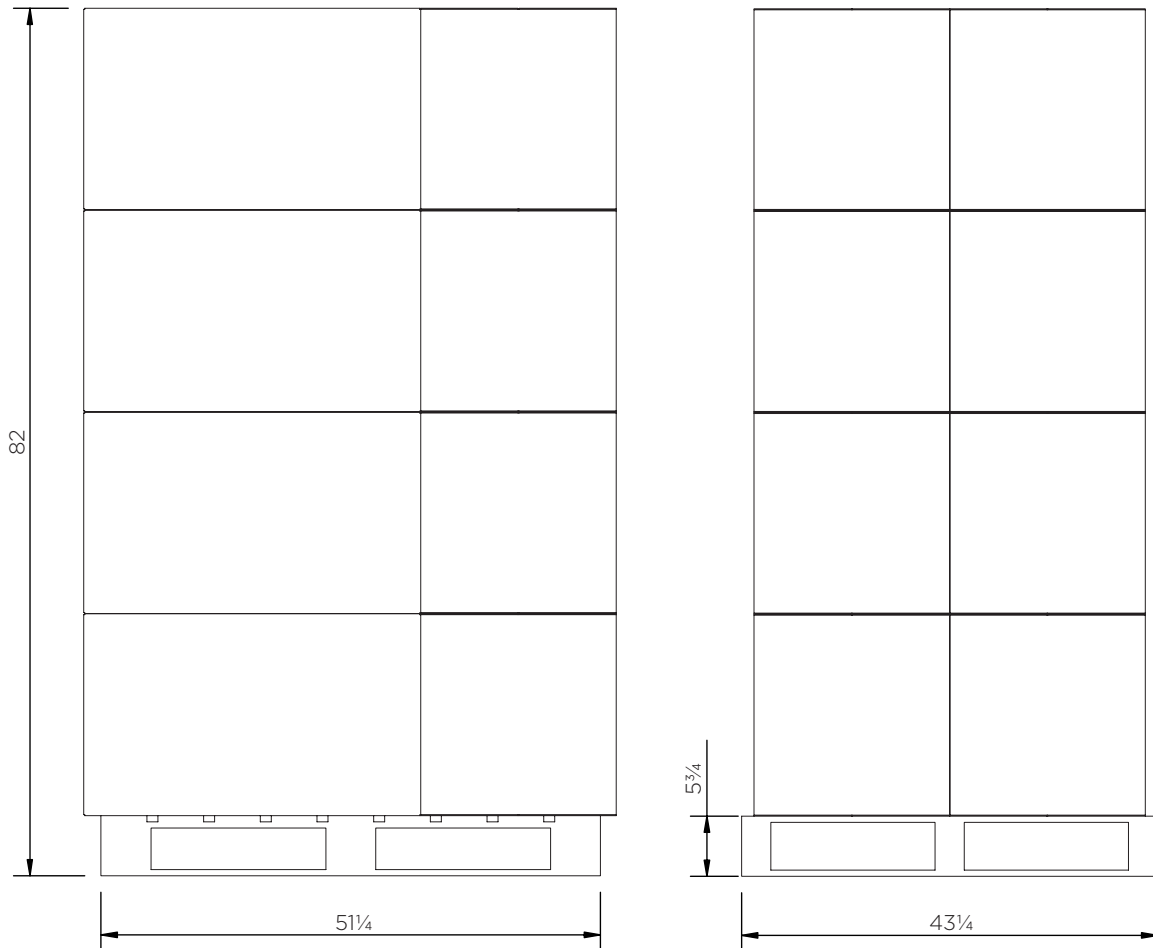

Toolbox (XL 31½ in)

Technical Data

	H x W x D (in)	Weight (lbs)	Max. load (lbs)	Capacity (gal)	Fixing kit
JBZ800	18 x 31½ x 19	20	165	36	TBK800

Toolbox (XL 31½ in)

Technical Data

Toolbox (XL 31½ in)

Technical Data

JBZ800

Pieces per pallet	12
20' container	96
40' high cube container	216
13.6 m trailer	240

The information is to our best knowledge true and accurate but all recommendations or suggestions are made without guarantee.