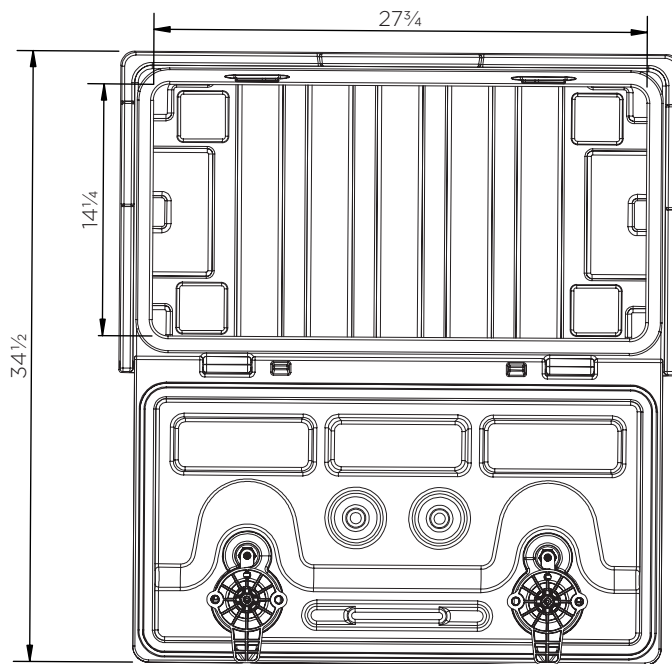

Toolbox (XL 31½ in)

Technical Data

	H x W x D (in)	Weight (lbs)	Max. load (lbs)	Capacity (gal)	Fixing kit
JBZ800	18 x 31½ x 19	20	165	36	TBK800

Toolbox (XL 31½ in)

Technical Data

Toolbox (XL 31½ in)

Technical Data

JBZ800

Pieces per pallet	12
20' container	96
40' high cube container	216
13.6 m trailer	240

The information is to our best knowledge true and accurate but all recommendations or suggestions are made without guarantee.