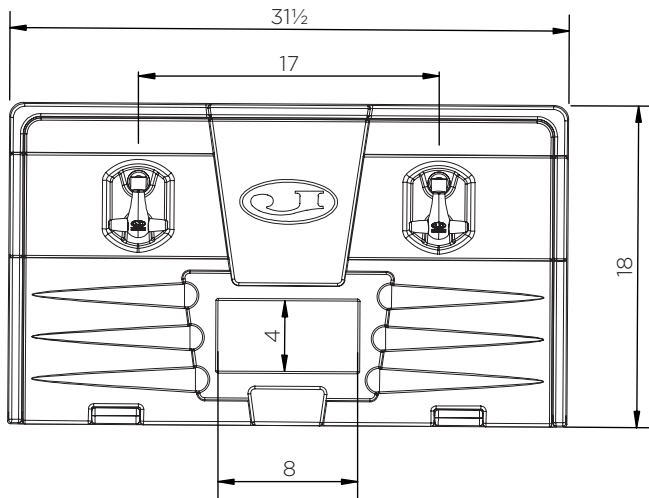

# Toolbox (31½ in)

Technical Data

|         | H x W x D<br>(in) | Weight<br>(lbs) | Max. load<br>(lbs) | Capacity<br>(gal) | Fixing kit |
|---------|-------------------|-----------------|--------------------|-------------------|------------|
| JBZ800A | 18 x 31½ x 14¼    | 19              | 165                | 24                | -          |

# Toolbox (31½ in)

Technical Data