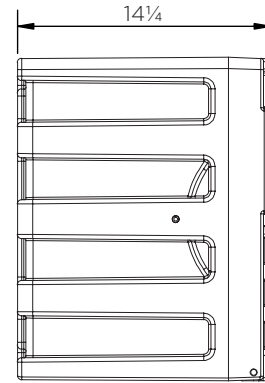

# Toolbox (31½ in)

Technical Data

|         | H x W x D<br>(in) | Weight<br>(lbs) | Max. load<br>(lbs) | Capacity<br>(gal) | Fixing kit |
|---------|-------------------|-----------------|--------------------|-------------------|------------|
| JBZ800A | 18 x 31½ x 14¼    | 19              | 165                | 24                | -          |

# Toolbox (31½ in)

Technical Data