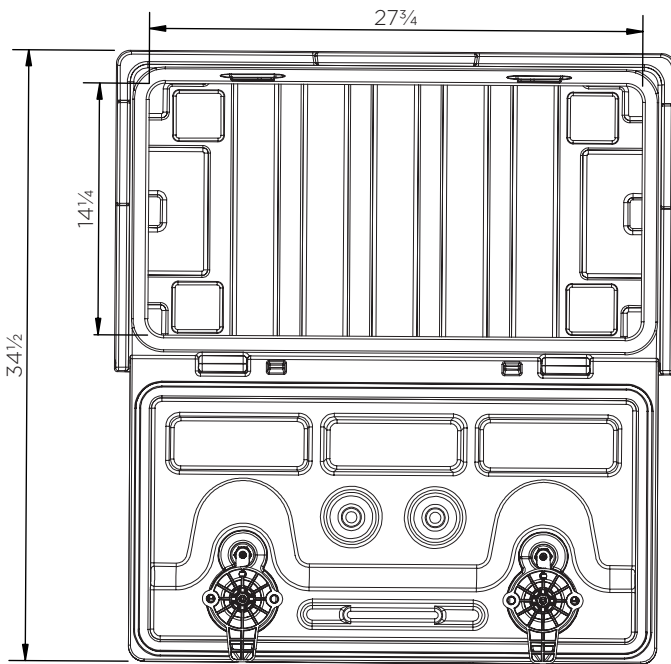

# Toolbox (31½ in)

Technical Data

|         | H x W x D<br>(in) | Weight<br>(lbs) | Max. load<br>(lbs) | Capacity<br>(gal) | Fixing kit |
|---------|-------------------|-----------------|--------------------|-------------------|------------|
| JBZ800A | 18 x 31½ x 14¼    | 19              | 165                | 24                | -          |

# Toolbox (31½ in)

Technical Data

### JBZ800A

|                         |     |
|-------------------------|-----|
| Pieces per pallet       | 15  |
| 20' container           | 120 |
| 40' high cube container | 270 |
| 13.6 m trailer          | 300 |