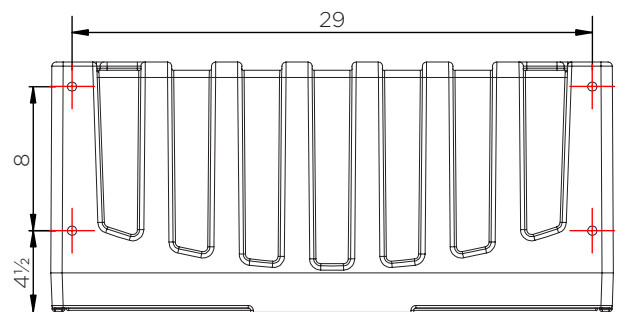

# Toolbox (31½ in)

Technical Data

|         | H x W x D<br>(in) | Weight<br>(lbs) | Max. load<br>(lbs) | Capacity<br>(gal) | Fixing kit |
|---------|-------------------|-----------------|--------------------|-------------------|------------|
| JBZ800A | 18 x 31½ x 14¼    | 19              | 165                | 24                | -          |

# Toolbox (31½ in)

Technical Data