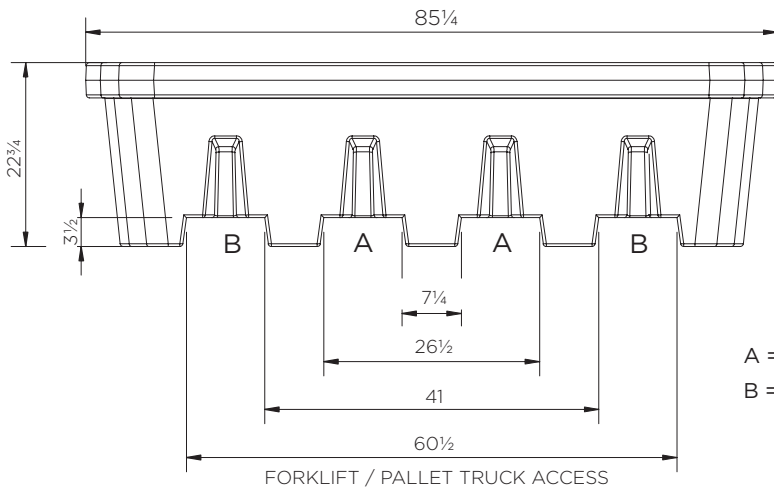

Under Rack Bund (7.2 ft)

Technical Data

	Color options	H x W x D (in)	Weight (lbs)	Capacity (gal)
SJ-UR22-YE	●	22¾ x 85¾ x 51	75	290

Under Rack Bund (7.2 ft)

Technical Data

A = Pallet truck recess
B = Stacker truck outer leg recess