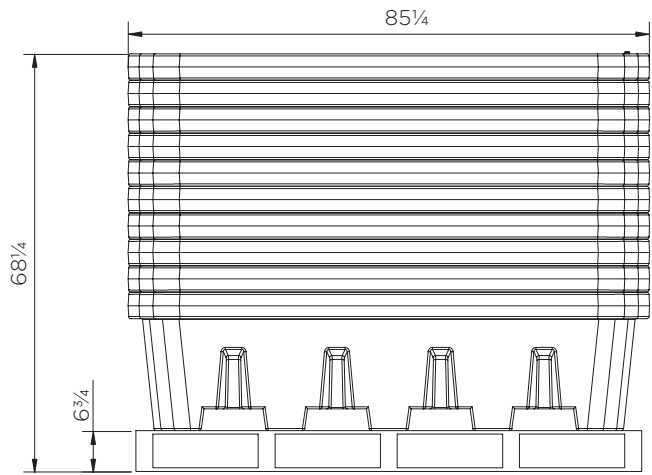

The information is to our best knowledge true and accurate but all recommendations or suggestions are made without guarantee.