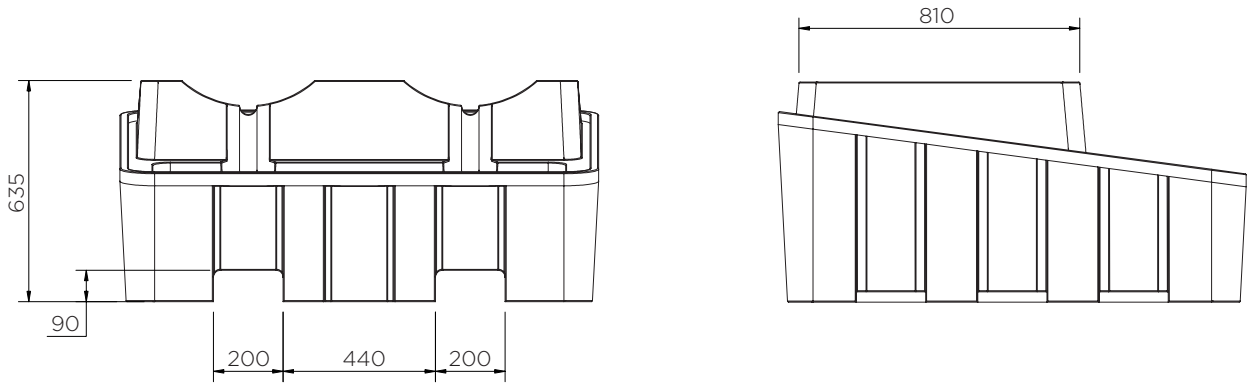

# Drum Rack Dispensing Station

Technical Data

	Colour options	H x W x D (mm)	Weight (kg)	Capacity (l)	Max. load (kg)
SJ-200-XXX	● ●	635 x 1375 x 1350	46	450	1000

XXX = Colour options: 003: ● 004: ●

# Drum Rack Dispensing Station

Technical Data

# Drum Rack Dispensing Station

Technical Data

**SJ-200-XXX**

Pieces per pallet	3
20' container	12
40' high cube container	24
13.6 m trailer	30

The information is to our best knowledge true and accurate but all recommendations or suggestions are made without guarantee.