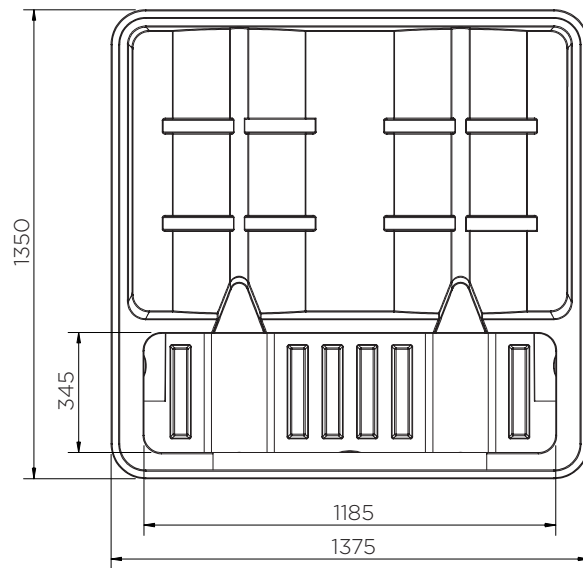

# Drum Rack Dispensing Station

Technical Data

	Colour options	H x W x D (mm)	Weight (kg)	Capacity (l)	Max. load (kg)
SJ-200-XXX	● ●	635 x 1375 x 1350	46	450	1000

XXX = Colour options: 003: ● 004: ●

# Drum Rack Dispensing Station

Technical Data

# Drum Rack Dispensing Station

Technical Data

**SJ-200-XXX**

Pieces per pallet	3
20' container	12
40' high cube container	24
13.6 m trailer	30

The information is to our best knowledge true and accurate but all recommendations or suggestions are made without guarantee.