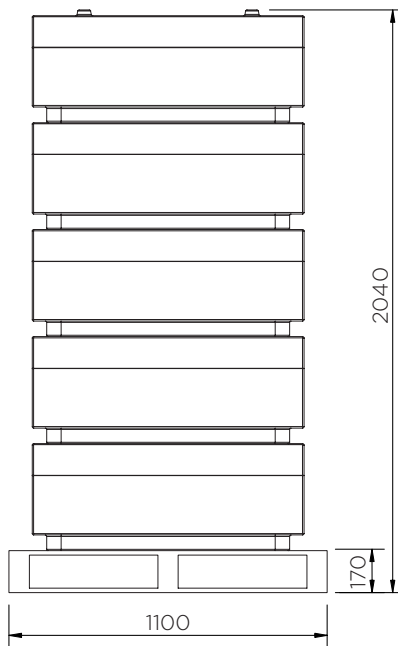

Drum Rack

Technical Data

	Colour options	H x W x D (mm)	Weight (kg)	Max. load (kg)
SJ-200-XXX	● ●	390 x 1375 x 940	25	1000

XXX = Colour options: 001: ● 002: ●

Drum Rack

Technical Data

SJ-200-XXX

Pieces per pallet	5
20' container	40
40' high cube container	80
13.6 m trailer	90