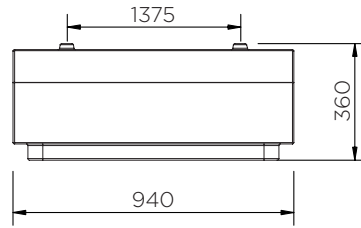

Drum Rack

Technical Data

	Colour options	H x W x D (mm)	Weight (kg)	Max. load (kg)
SJ-200-XXX	● ●	390 x 1375 x 940	25	1000

XXX = Colour options: 001: ● 002: ●

Drum Rack

Technical Data

SJ-200-XXX

Pieces per pallet	5
20' container	40
40' high cube container	80
13.6 m trailer	90