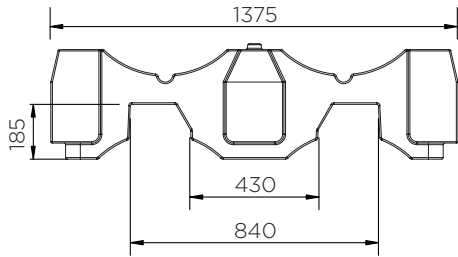

Drum Rack

Technical Data

	Colour options	H x W x D (mm)	Weight (kg)	Max. load (kg)
SJ-200-XXX	● ●	390 x 1375 x 940	25	1000

XXX = Colour options: 001: ● 002: ●

Drum Rack

Technical Data

SJ-200-XXX

Pieces per pallet	5
20' container	40
40' high cube container	80
13.6 m trailer	90