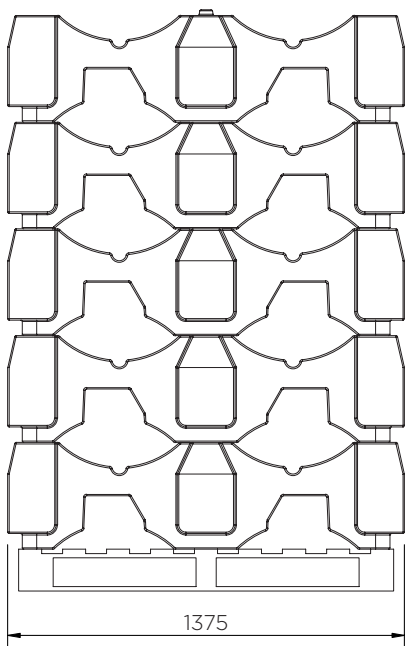

Drum Rack

Technical Data

	Colour options	H x W x D (mm)	Weight (kg)	Max. load (kg)
SJ-200-XXX	● ●	390 x 1375 x 940	25	1000

XXX = Colour options: 001: ● 002: ●

Drum Rack

Technical Data

SJ-200-XXX

Pieces per pallet	5
20' container	40
40' high cube container	80
13.6 m trailer	90