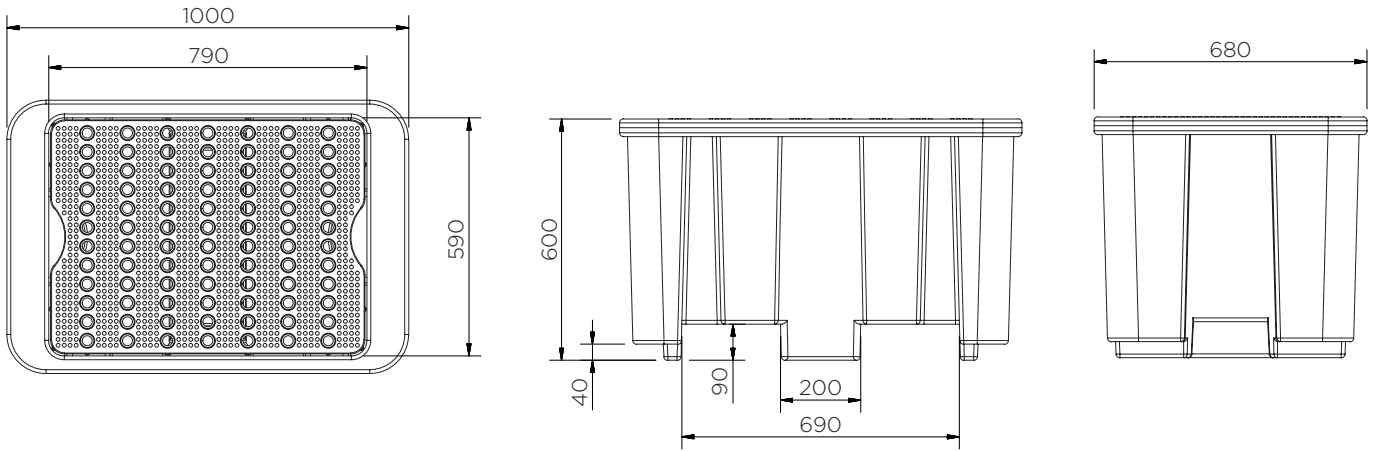

1 Drum Spill Pallet

Technical Data

	Colour options	H x W x D (mm)	Platform (mm)	Weight (kg)	Capacity (l)	Max. load (kg)
SJ-100-XXX	● ●	600 x 1000 x 680	40 x 790 x 590	19.5	230	400

XXX = Colour options: 050: ● 051: ●

1 Drum Spill Pallet

Technical Data

SJ-100-XXX

Pieces per pallet	6
20' container	48
40' high cube container	96
13.6 m trailer	132

The information is to our best knowledge true and accurate but all recommendations or suggestions are made without guarantee.