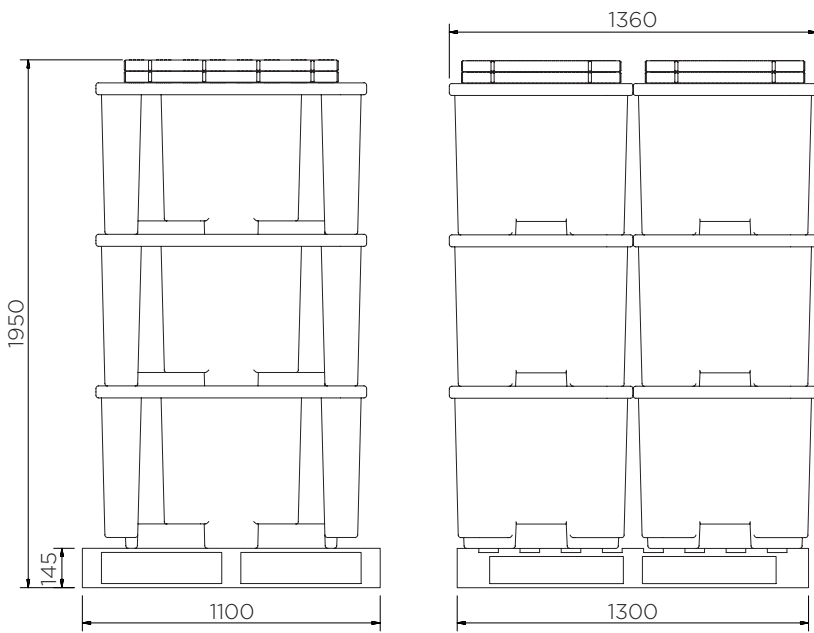

1 Drum Spill Pallet

Technical Data

	Colour options	H x W x D (mm)	Platform (mm)	Weight (kg)	Capacity (l)	Max. load (kg)
SJ-100-XXX	● ●	600 x 1000 x 680	40 x 790 x 590	19.5	230	400

XXX = Colour options: 050: ● 051: ●

1 Drum Spill Pallet

Technical Data

SJ-100-XXX

Pieces per pallet	6
20' container	48
40' high cube container	96
13.6 m trailer	132

The information is to our best knowledge true and accurate but all recommendations or suggestions are made without guarantee.