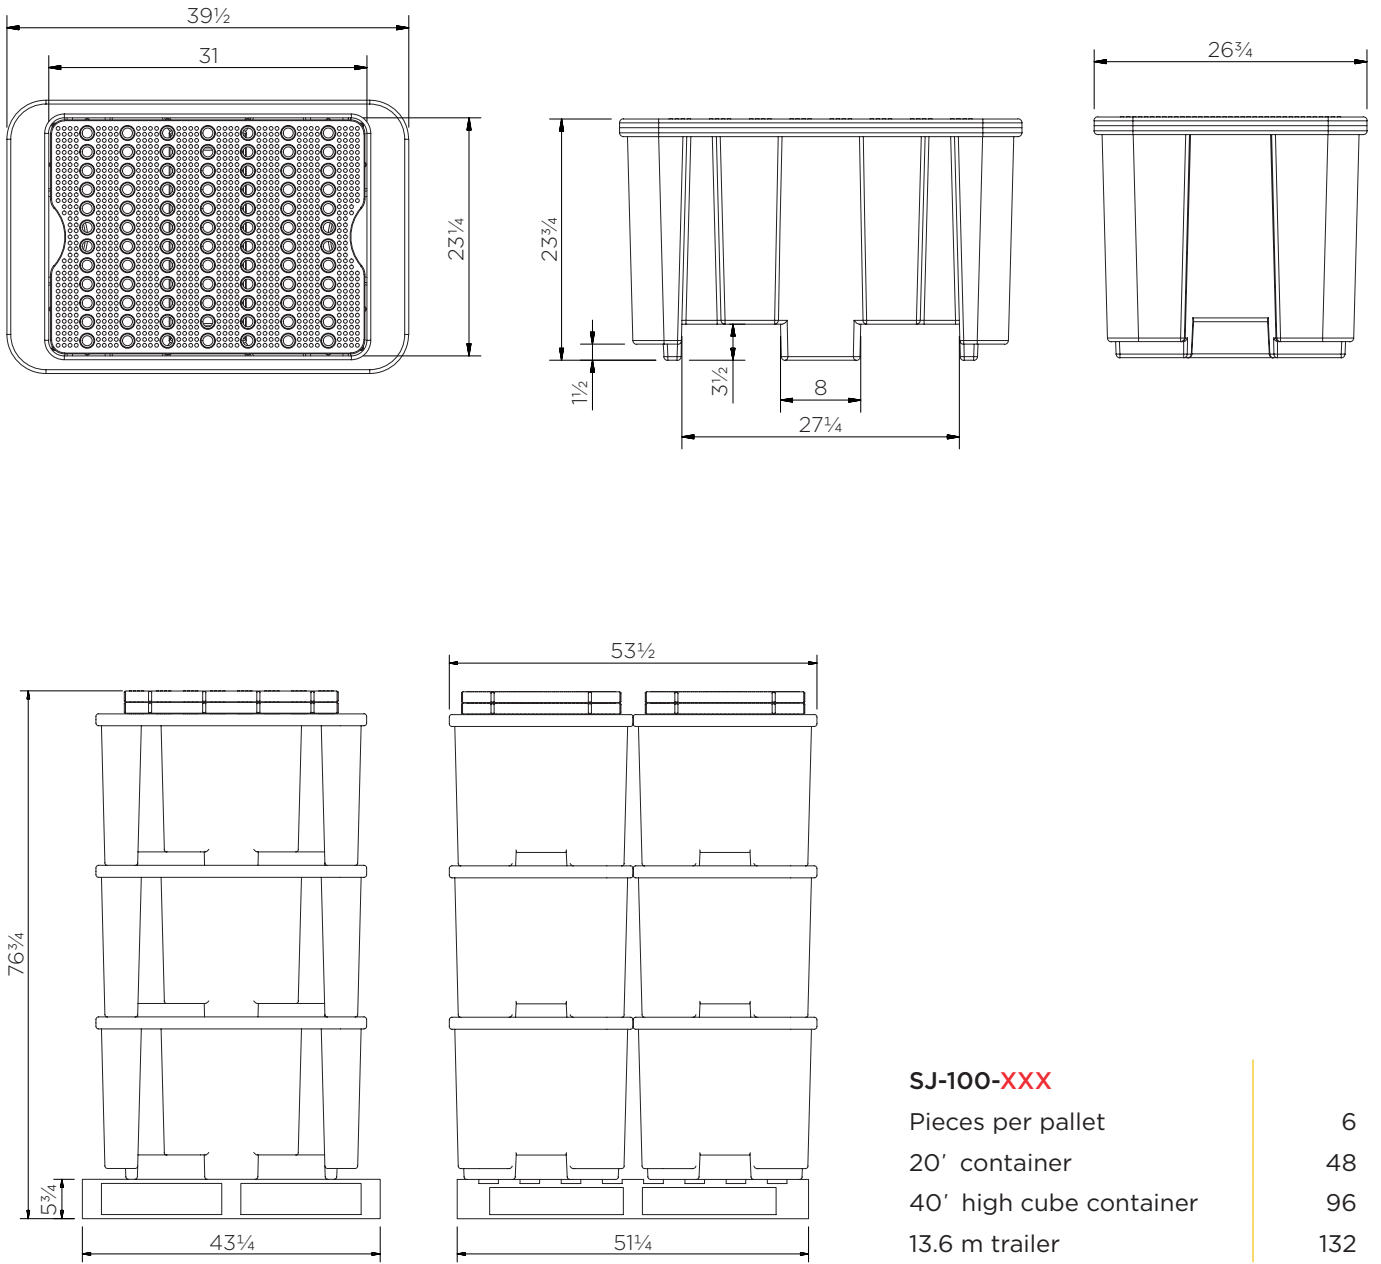

1 Drum Spill Pallet

Technical Data

	Color options	H x W x D (in)	Platform (in)	Weight (lbs)	Capacity (gal)	Max. load (lbs)
SJ-100-XXX	● ●	23 ³ / ₄ x 39 ¹ / ₂ x 26 ³ / ₄	1 ¹ / ₂ x 31 x 23 ¹ / ₄	43	60 ³ / ₄	882

XXX = Color options: 050: ● 051: ●

1 Drum Spill Pallet

Technical Data

The information is to our best knowledge true and accurate but all recommendations or suggestions are made without guarantee.