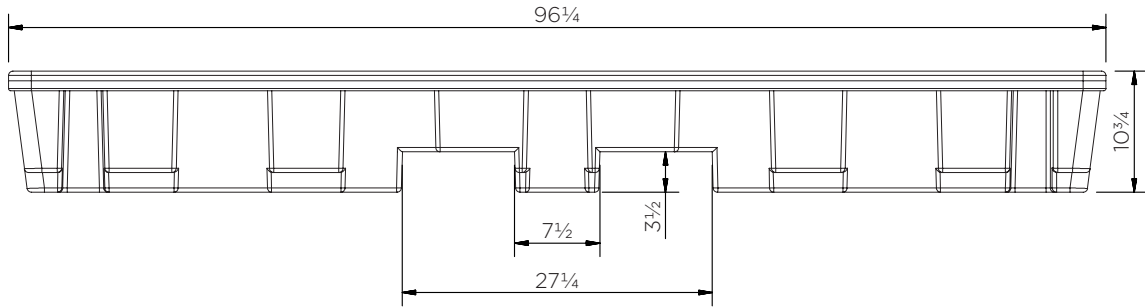

# 4 Drum In-Line Spill Pallet

Technical Data

	Color options	H x W x D (in)	Platform (in)	Weight (lbs)	Capacity (gal)	Max. load (lbs)
SJ-100-XXX	● ●	10¾ x 96¼ x 26	1½ x 31 x 23¼ (3)	75	62	2755

XXX = Color options: 060: ● 061: ●

# 4 Drum In-Line Spill Pallet

Technical Data

# 4 Drum In-Line Spill Pallet

Technical Data

**SJ-100-XXX**

Pieces per pallet	6
20' container	42
40' high cube container	84
13.6 m trailer	133

The information is to our best knowledge true and accurate but all recommendations or suggestions are made without guarantee.