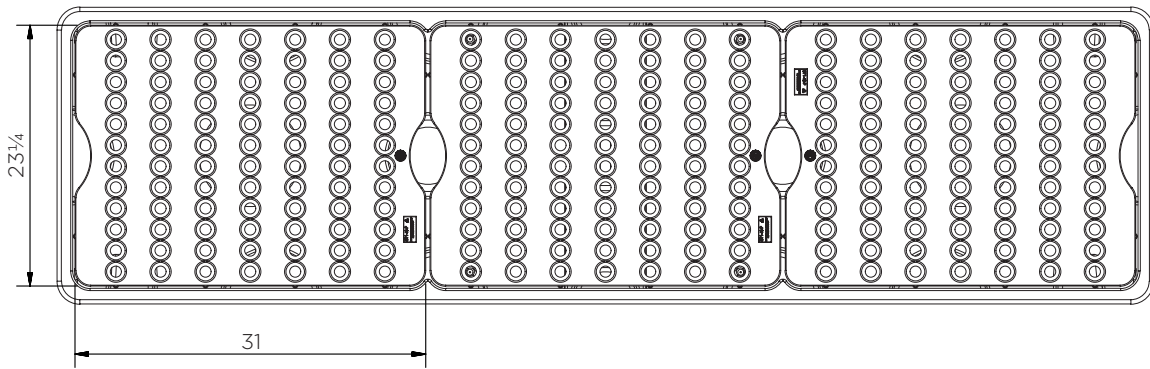

# 4 Drum In-Line Spill Pallet

Technical Data

	Color options	H x W x D (in)	Platform (in)	Weight (lbs)	Capacity (gal)	Max. load (lbs)
SJ-100-XXX	● ●	10¾ x 96¼ x 26	1½ x 31 x 23¼ (3)	75	62	2755

XXX = Color options: 060: ● 061: ●

# 4 Drum In-Line Spill Pallet

Technical Data

# 4 Drum In-Line Spill Pallet

Technical Data

**SJ-100-XXX**

Pieces per pallet	6
20' container	42
40' high cube container	84
13.6 m trailer	133

The information is to our best knowledge true and accurate but all recommendations or suggestions are made without guarantee.