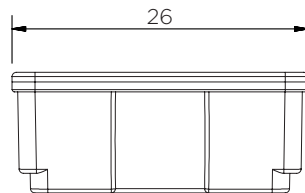

# 4 Drum In-Line Spill Pallet

Technical Data

	Color options	H x W x D (in)	Platform (in)	Weight (lbs)	Capacity (gal)	Max. load (lbs)
SJ-100-XXX	● ●	10¾ x 96¼ x 26	1½ x 31 x 23¼ (3)	75	62	2755

XXX = Color options: 060: ● 061: ●

# 4 Drum In-Line Spill Pallet

Technical Data

**SJ-100-XXX**

Pieces per pallet	6
20' container	42
40' high cube container	84
13.6 m trailer	133

The information is to our best knowledge true and accurate but all recommendations or suggestions are made without guarantee.