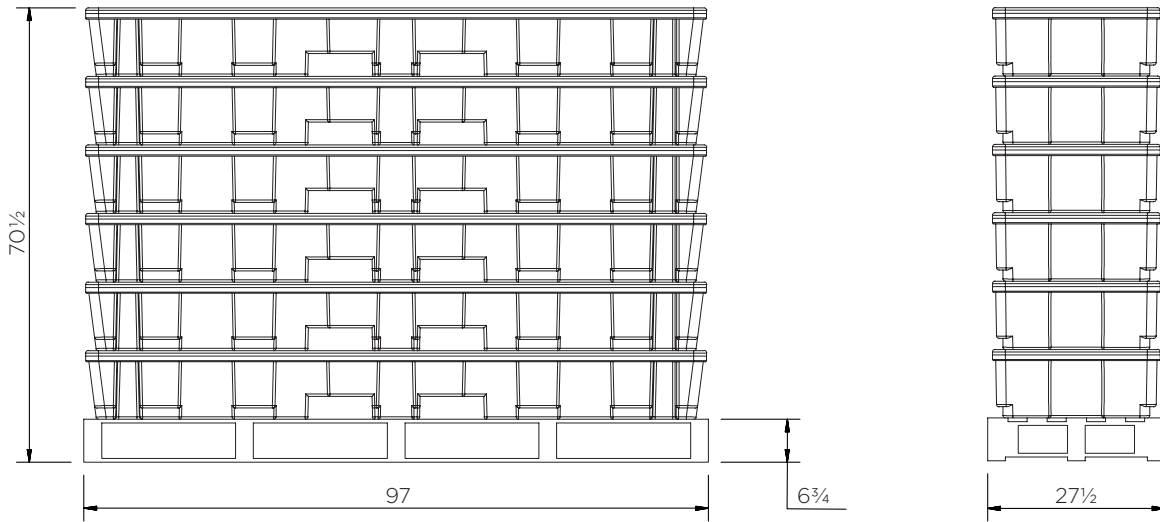

# 4 Drum In-Line Spill Pallet

Technical Data

	Color options	H x W x D (in)	Platform (in)	Weight (lbs)	Capacity (gal)	Max. load (lbs)
SJ-100-XXX	● ●	10¾ x 96¼ x 26	1½ x 31 x 23¼ (3)	75	62	2755

XXX = Color options: 060: ● 061: ●

# 4 Drum In-Line Spill Pallet

Technical Data

# 4 Drum In-Line Spill Pallet

Technical Data

**SJ-100-XXX**

Pieces per pallet	6
20' container	42
40' high cube container	84
13.6 m trailer	133

The information is to our best knowledge true and accurate but all recommendations or suggestions are made without guarantee.