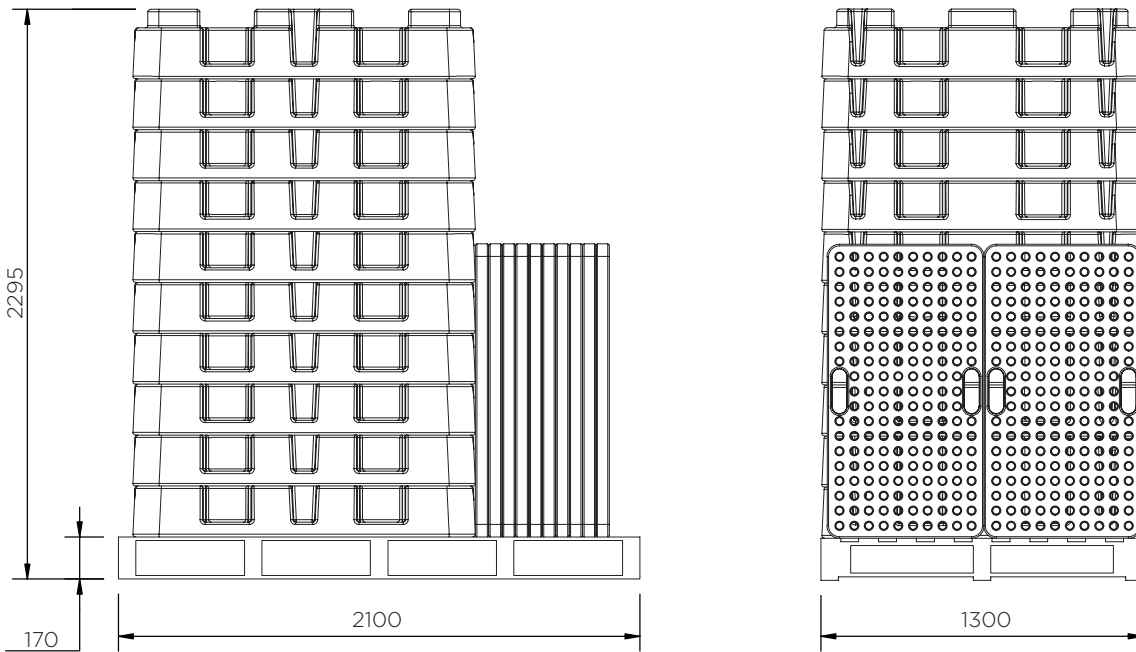

# 4 Drum Spill Pallet (250 l)

Technical Data

	Colour options	H x W x D (mm)	Platform (mm)	Weight (kg)	Capacity (l)	Max. load (kg)
SJ-100-XXX	● ●	280 x 1380 x 1290	55 x 1180 x 630 (2)	31	250	1250

XXX = Colour options: 006: ● 007: ●

# 4 Drum Spill Pallet (250 l)

Technical Data