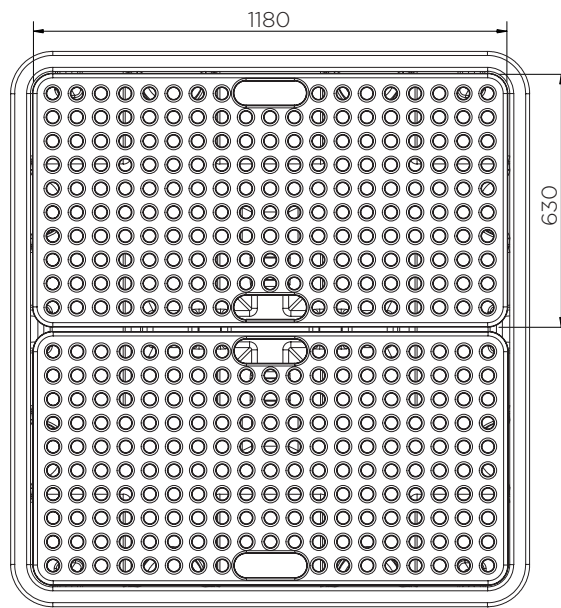

# 4 Drum Spill Pallet (250 l)

Technical Data

	Colour options	H x W x D (mm)	Platform (mm)	Weight (kg)	Capacity (l)	Max. load (kg)
SJ-100-XXX	● ●	280 x 1380 x 1290	55 x 1180 x 630 (2)	31	250	1250

XXX = Colour options: 006: ● 007: ●

# 4 Drum Spill Pallet (250 l)

Technical Data