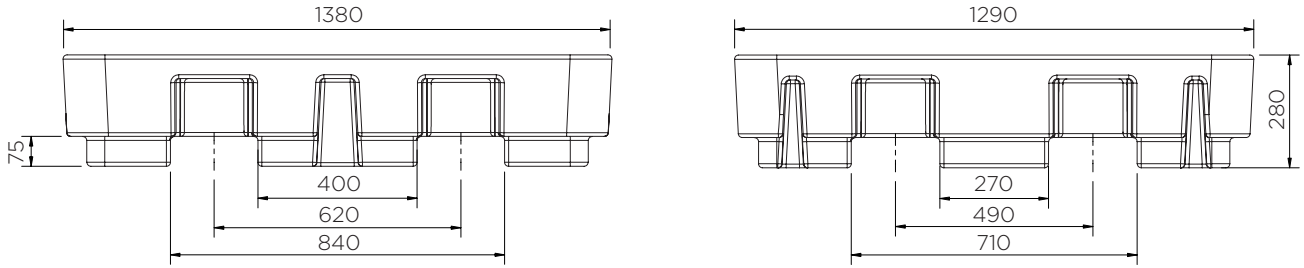

# 4 Drum Spill Pallet (250 l)

Technical Data

	Colour options	H x W x D (mm)	Platform (mm)	Weight (kg)	Capacity (l)	Max. load (kg)
SJ-100-XXX	● ●	280 x 1380 x 1290	55 x 1180 x 630 (2)	31	250	1250

XXX = Colour options: 006: ● 007: ●

# 4 Drum Spill Pallet (250 l)

Technical Data

## SJ-100-XXX

Pieces per pallet	10
20' container	40
40' high cube container	180
13.6 m trailer	200

The information is to our best knowledge true and accurate but all recommendations or suggestions are made without guarantee.