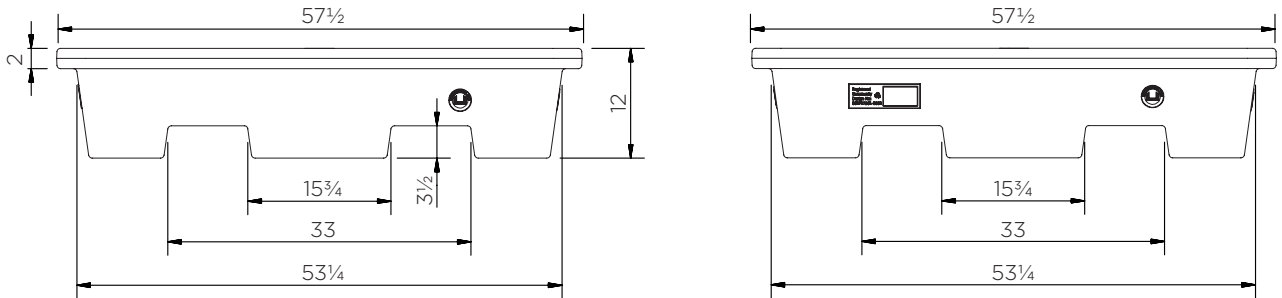

4 Drum Nestable Spill Pallet (65 gal)

Technical Data

To select a colour, replace 'XXX' with one of the following:

006: ●● 007: ●●

	Color options	H x W x D (in)	Platform (in)	Weight (lbs)	Capacity (gal)	Max. load (lbs)	DIBt
SJ-110-XXX	●●	12 x 57½ x 57½	2 x 52¾ x 52¾	81½	65	2755	-
					58	2204	Z.40.22-380

*Measured to underside of platform

4 Drum Nestable Spill Pallet (65 gal)

Technical Data

4 Drum Nestable Spill Pallet (65 gal)

Technical Data

SJ-110-XXX

Pieces per pallet	20
20' container	80
40' high cube container	160
13.6 m trailer	200