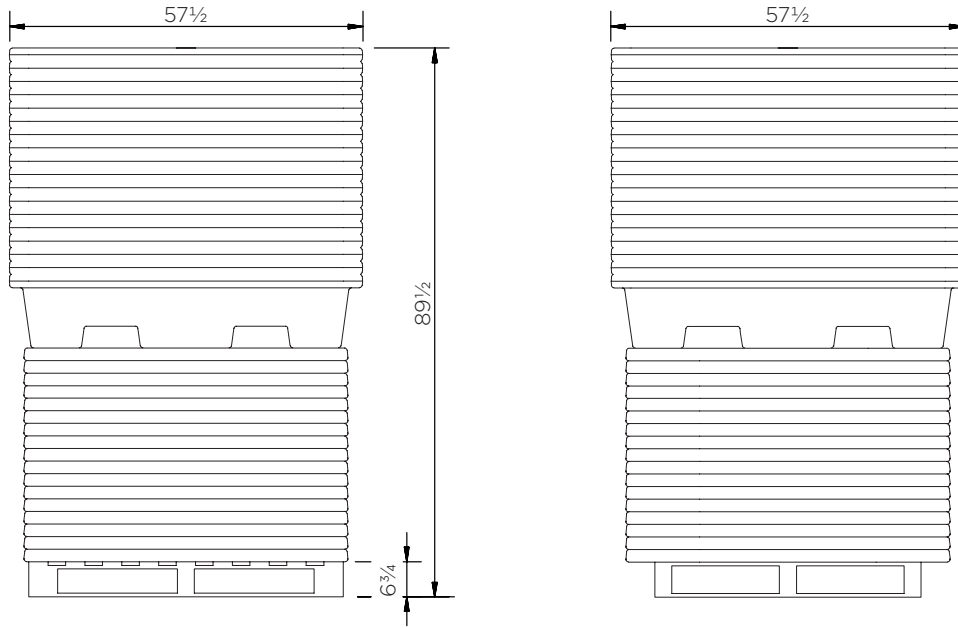

4 Drum Nestable Spill Pallet (65 gal)

Technical Data

To select a colour, replace 'XXX' with one of the following:

006: ●● 007: ●●

	Color options	H x W x D (in)	Platform (in)	Weight (lbs)	Capacity (gal)	Max. load (lbs)	DIBt
SJ-110-XXX	●●	12 x 57½ x 57½	2 x 52¾ x 52¾	81½	65	2755	-
					58	2204	Z.40.22-380

*Measured to underside of platform

4 Drum Nestable Spill Pallet (65 gal)

Technical Data

4 Drum Nestable Spill Pallet (65 gal)

Technical Data

SJ-110-XXX

Pieces per pallet	20
20' container	80
40' high cube container	160
13.6 m trailer	200