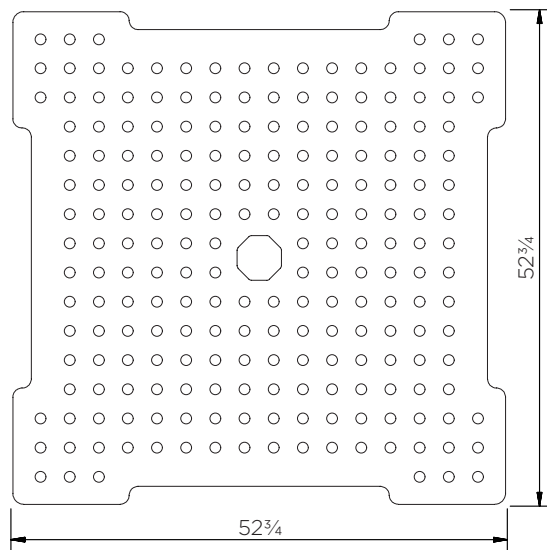

4 Drum Nestable Spill Pallet (65 gal)

Technical Data

To select a colour, replace 'XXX' with one of the following:

006: ●● 007: ●●

	Color options	H x W x D (in)	Platform (in)	Weight (lbs)	Capacity (gal)	Max. load (lbs)	DIBt
SJ-110-XXX	●●	12 x 57½ x 57½	2 x 52¾ x 52¾	81½	65	2755	-
					58	2204	Z.40.22-380

*Measured to underside of platform

4 Drum Nestable Spill Pallet (65 gal)

Technical Data

4 Drum Nestable Spill Pallet (65 gal)

Technical Data

SJ-110-XXX

Pieces per pallet	20
20' container	80
40' high cube container	160
13.6 m trailer	200