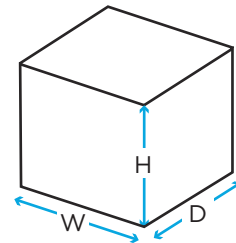

Drum Trolley

Technical Data

	Colour	H x W x D (mm)	Weight (kg)	Capacity (l)	Max. load (kg)
SJ-400-001	●	680 x 1740 x 815	41	250	300

Drum Trolley

Technical Data

Drum Trolley

Technical Data

SJ-400-001

Pieces per pallet	2
20' container	22
40' high cube container	44
13.6 m trailer	60

The information is to our best knowledge true and accurate but all recommendations or suggestions are made without guarantee.