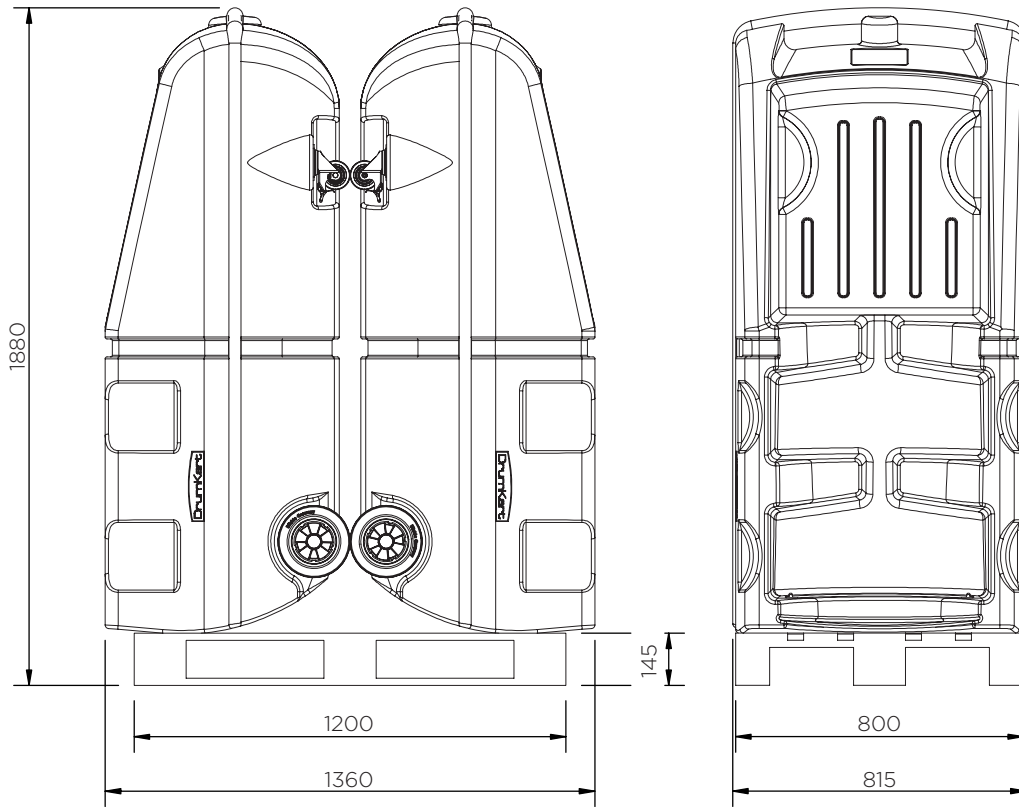

Drum Trolley

Technical Data

	Colour	H x W x D (mm)	Weight (kg)	Capacity (l)	Max. load (kg)
SJ-400-001	●	680 x 1740 x 815	41	250	300

Drum Trolley

Technical Data

Drum Trolley

Technical Data

SJ-400-001

Pieces per pallet	2
20' container	22
40' high cube container	44
13.6 m trailer	60

The information is to our best knowledge true and accurate but all recommendations or suggestions are made without guarantee.