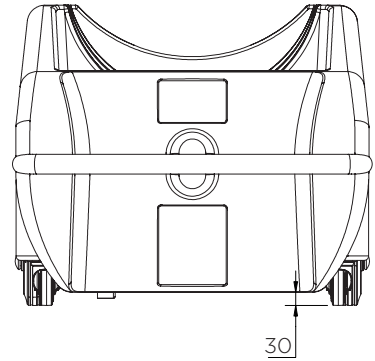

Drum Trolley

Technical Data

	Colour	H x W x D (mm)	Weight (kg)	Capacity (l)	Max. load (kg)
SJ-400-001	●	680 x 1740 x 815	41	250	300

Drum Trolley

Technical Data

Drum Trolley

Technical Data

SJ-400-001

Pieces per pallet	2
20' container	22
40' high cube container	44
13.6 m trailer	60

The information is to our best knowledge true and accurate but all recommendations or suggestions are made without guarantee.