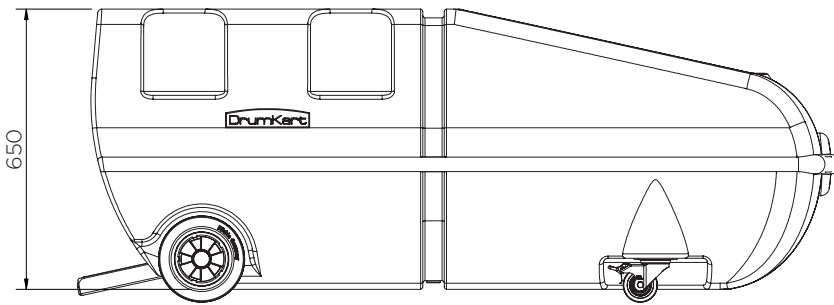

Drum Trolley

Technical Data

	Colour	H x W x D (mm)	Weight (kg)	Capacity (l)	Max. load (kg)
SJ-400-001	●	680 x 1740 x 815	41	250	300

Drum Trolley

Technical Data

Drum Trolley

Technical Data

SJ-400-001

Pieces per pallet	2
20' container	22
40' high cube container	44
13.6 m trailer	60

The information is to our best knowledge true and accurate but all recommendations or suggestions are made without guarantee.