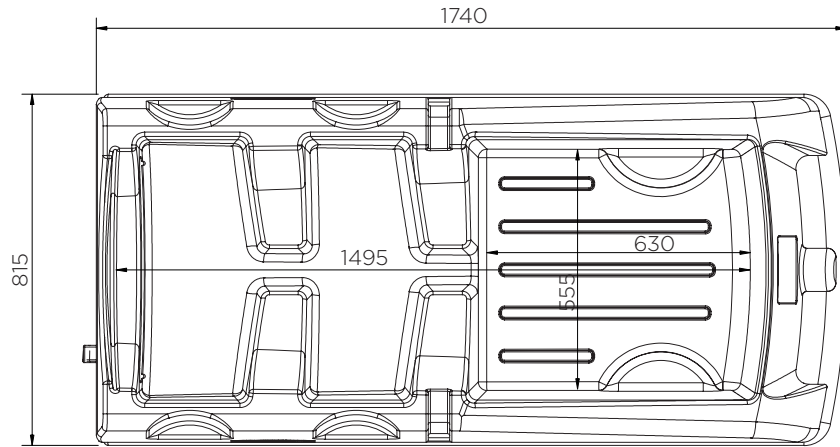

Drum Trolley

Technical Data

	Colour	H x W x D (mm)	Weight (kg)	Capacity (l)	Max. load (kg)
SJ-400-001	●	680 x 1740 x 815	41	250	300

Drum Trolley

Technical Data

Drum Trolley

Technical Data

SJ-400-001

Pieces per pallet	2
20' container	22
40' high cube container	44
13.6 m trailer	60

The information is to our best knowledge true and accurate but all recommendations or suggestions are made without guarantee.