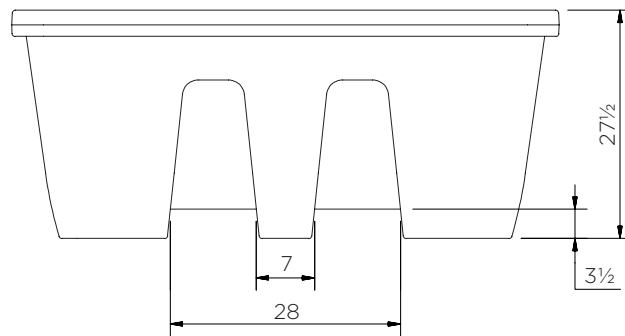

Nestable Single IBC Spill Pallet

Technical Data

To select a color, replace 'XXX' with one of the following:

001: ●● 002: ●

	Color	H x W x D (in)	Platform (in)	Weight (lbs)	Capacity (gal)	Max. load (lbs)	DIBt
SJ-510-XXX	●●	27½ x 66¼ x 66¼	3½ x 62½ x 62½	190	333	5512	-
SJ-510-002/D	●				264*	4409	Z-40.22-451

*Measured to underside of platform

Nestable Single IBC Spill Pallet

Technical Data

Nestable Single IBC Spill Pallet

Technical Data

SJ-510-XXX

Pieces per pallet	7
20' container	21
40' high cube container	49
13.6 m trailer	56