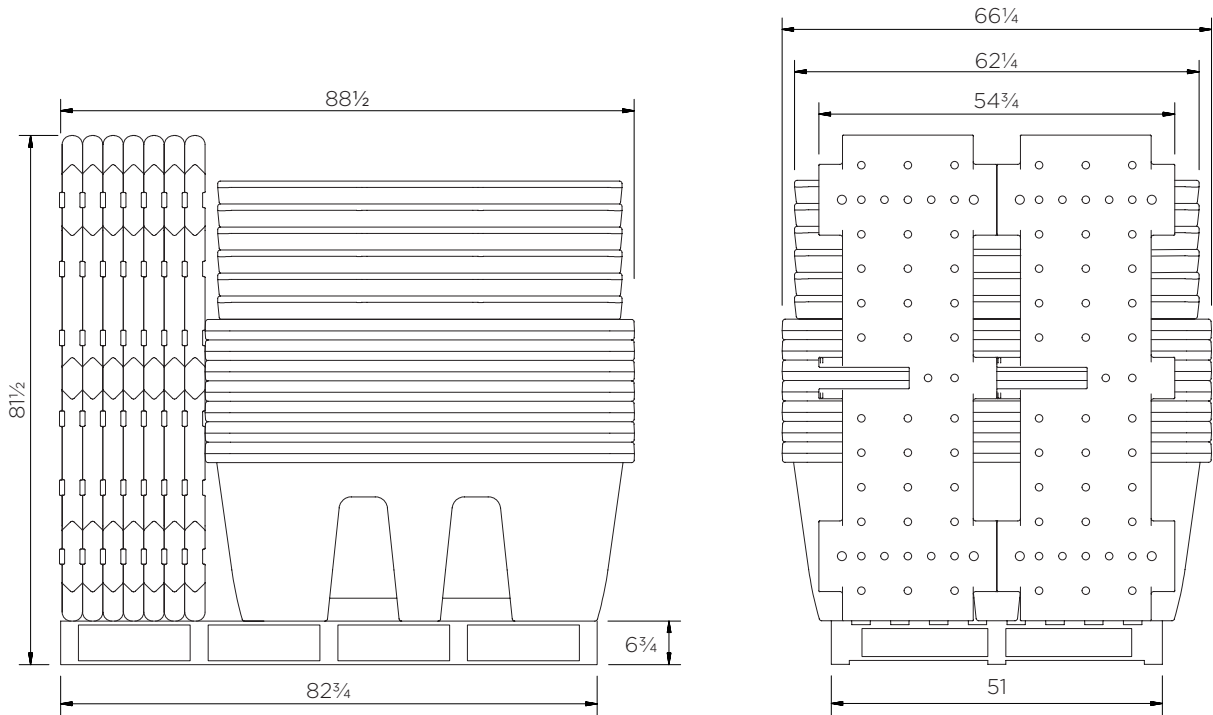

Nestable Single IBC Spill Pallet

Technical Data

To select a color, replace 'XXX' with one of the following:

001: ●● 002: ●

	Color	H x W x D (in)	Platform (in)	Weight (lbs)	Capacity (gal)	Max. load (lbs)	DIBt
SJ-510-XXX	●●	27½ x 66¼ x 66¼	3½ x 62½ x 62½	190	333	5512	-
SJ-510-002/D	●				264*	4409	Z-40.22-451

*Measured to underside of platform

Nestable Single IBC Spill Pallet

Technical Data

Nestable Single IBC Spill Pallet

Technical Data

SJ-510-XXX

Pieces per pallet	7
20' container	21
40' high cube container	49
13.6 m trailer	56