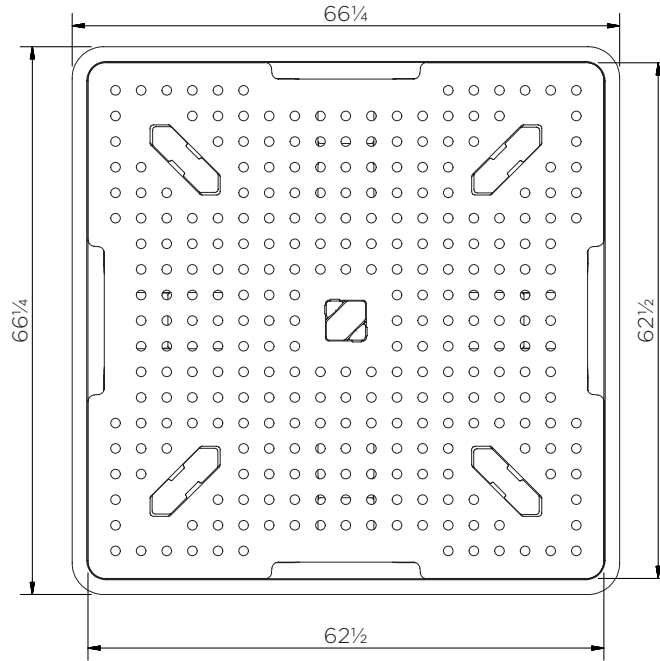

Nestable Single IBC Spill Pallet

Technical Data

To select a color, replace 'XXX' with one of the following:

001: ●● 002: ●

	Color	H x W x D (in)	Platform (in)	Weight (lbs)	Capacity (gal)	Max. load (lbs)	DIBt
SJ-510-XXX	●●	27½ x 66¼ x 66¼	3½ x 62½ x 62½	190	333	5512	-
SJ-510-002/D	●				264*	4409	Z-40.22-451

*Measured to underside of platform

Nestable Single IBC Spill Pallet

Technical Data

Nestable Single IBC Spill Pallet

Technical Data

SJ-510-XXX

Pieces per pallet	7
20' container	21
40' high cube container	49
13.6 m trailer	56