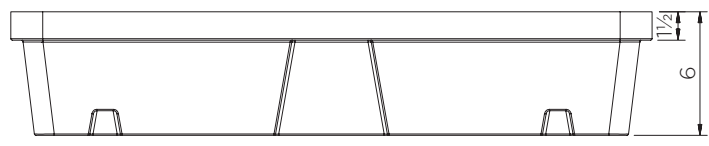

Spill Containment Tray (8 gal)

Technical Data

Platforms are also available in **black** and **green**, minimum order quantities may apply.

	Color	H x W x D (in)	Platform (in)	Weight (lbs)	Capacity (gal)	Max. load (lbs)	DIBt
ST1-30-YE-BK	●						-
ST1-30-BK-BK/D	●		1 x 31¼ x 15½	10	8*	110	Z.40.22-485
ST1-30-B-BK	●	6 x 31¼ x 16½	-	6½	10	-	-
ST1-30-B-BK/D	●				8*		Z.40.22-485

*Measured to underside of platform

Spill Containment Tray (8 gal)

Technical Data

Spill Containment Tray (8 gal)

Technical Data

ST1-30-XX-BK

Pieces per pallet	84
20' container	924
40' high cube container	2100
13.6 m trailer	2772