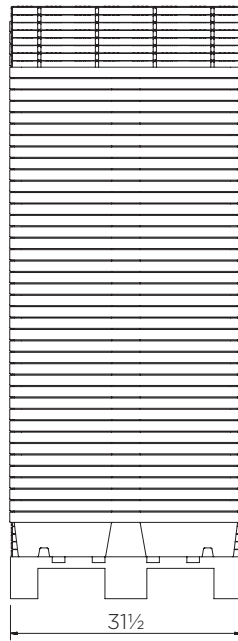

Spill Containment Tray (8 gal)

Technical Data

Platforms are also available in **black** and **green**, minimum order quantities may apply.

	Color	H x W x D (in)	Platform (in)	Weight (lbs)	Capacity (gal)	Max. load (lbs)	DIBt
ST1-30-YE-BK	●						-
ST1-30-BK-BK/D	●		1 x 31¼ x 15½	10	8*	110	Z.40.22-485
ST1-30-B-BK	●	6 x 31¼ x 16½	-	6½	10	-	-
ST1-30-B-BK/D	●				8*		Z.40.22-485

*Measured to underside of platform

Spill Containment Tray (8 gal)

Technical Data

Spill Containment Tray (8 gal)

Technical Data

ST1-30-XX-BK

Pieces per pallet	84
20' container	924
40' high cube container	2100
13.6 m trailer	2772