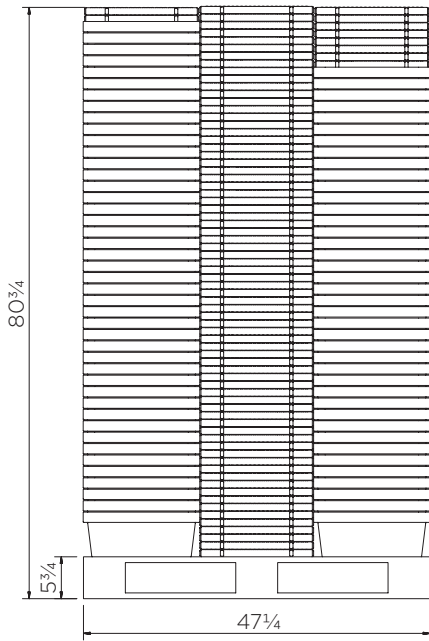

Spill Containment Tray (8 gal)

Technical Data

Platforms are also available in **black** and **green**, minimum order quantities may apply.

	Color	H x W x D (in)	Platform (in)	Weight (lbs)	Capacity (gal)	Max. load (lbs)	DIBt
ST1-30-YE-BK	●						-
ST1-30-BK-BK/D	●		1 x 31¼ x 15½	10	8*	110	Z.40.22-485
ST1-30-B-BK	●	6 x 31¼ x 16½	-	6½	10	-	-
ST1-30-B-BK/D	●				8*		Z.40.22-485

*Measured to underside of platform

Spill Containment Tray (8 gal)

Technical Data

Spill Containment Tray (8 gal)

Technical Data

ST1-30-XX-BK

Pieces per pallet	84
20' container	924
40' high cube container	2100
13.6 m trailer	2772