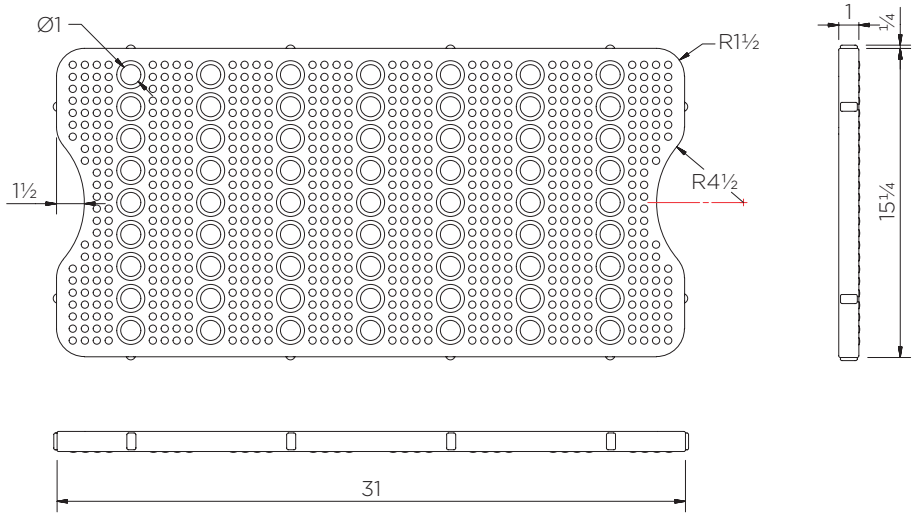

Spill Containment Tray (8 gal)

Technical Data

Platforms are also available in **black** and **green**, minimum order quantities may apply.

	Color	H x W x D (in)	Platform (in)	Weight (lbs)	Capacity (gal)	Max. load (lbs)	DIBt
ST1-30-YE-BK	●						-
ST1-30-BK-BK/D	●		1 x 31¼ x 15½	10	8*	110	Z.40.22-485
ST1-30-B-BK	●	6 x 31¼ x 16½	-	6½	10	-	-
ST1-30-B-BK/D	●				8*		Z.40.22-485

*Measured to underside of platform

Spill Containment Tray (8 gal)

Technical Data

Spill Containment Tray (8 gal)

Technical Data

ST1-30-XX-BK

Pieces per pallet	84
20' container	924
40' high cube container	2100
13.6 m trailer	2772

ST1-30-B-BK

Pieces per pallet	105
20' container	1155
40' high cube container	2625
13.6 m trailer	3465

The information is to our best knowledge true and accurate but all recommendations or suggestions are made without guarantee.