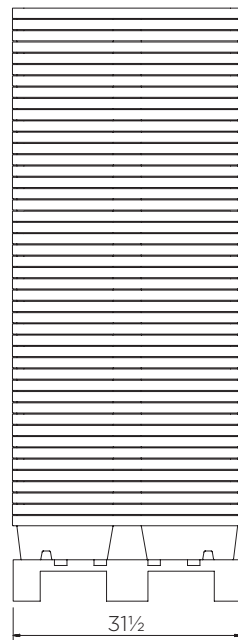

Spill Containment Tray (8 gal)

Technical Data

Platforms are also available in **black** and **green**, minimum order quantities may apply.

	Color	H x W x D (in)	Platform (in)	Weight (lbs)	Capacity (gal)	Max. load (lbs)	DIBt
ST1-30-YE-BK	●						-
ST1-30-BK-BK/D	●		1 x 31¼ x 15½	10	8*	110	Z.40.22-485
ST1-30-B-BK	●	6 x 31¼ x 16½	-	6½	10	-	-
ST1-30-B-BK/D	●				8*		Z.40.22-485

*Measured to underside of platform

Spill Containment Tray (8 gal)

Technical Data

Spill Containment Tray (8 gal)

Technical Data

ST1-30-XX-BK

Pieces per pallet	84
20' container	924
40' high cube container	2100
13.6 m trailer	2772