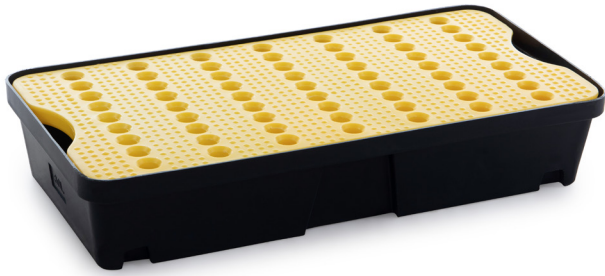

Spill Containment Tray (8 gal)

Technical Data

Platforms are also available in **black** and **green**, minimum order quantities may apply.

	Color	H x W x D (in)	Platform (in)	Weight (lbs)	Capacity (gal)	Max. load (lbs)	DIBt
ST1-30-YE-BK	●						-
ST1-30-BK-BK/D	●		1 x 31¼ x 15½	10	8*	110	Z.40.22-485
ST1-30-B-BK	●	6 x 31¼ x 16½	-	6½	10	-	-
ST1-30-B-BK/D	●				8*		Z.40.22-485

*Measured to underside of platform

Spill Containment Tray (8 gal)

Technical Data

Spill Containment Tray (8 gal)

Technical Data

ST1-30-XX-BK

Pieces per pallet	84
20' container	924
40' high cube container	2100
13.6 m trailer	2772

ST1-30-B-BK

Pieces per pallet	105
20' container	1155
40' high cube container	2625
13.6 m trailer	3465

The information is to our best knowledge true and accurate but all recommendations or suggestions are made without guarantee.