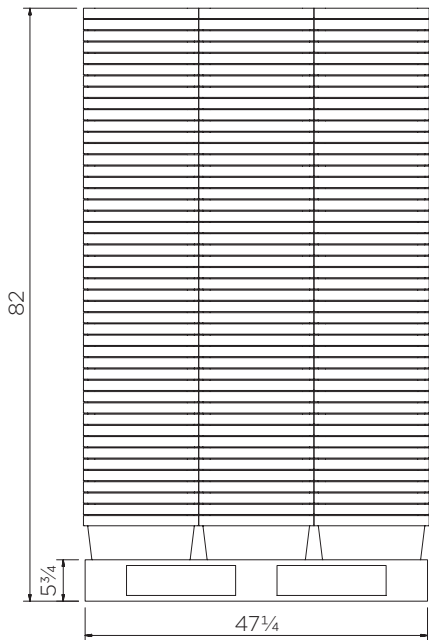

Spill Containment Tray (8 gal)

Technical Data

Platforms are also available in **black** and **green**, minimum order quantities may apply.

	Color	H x W x D (in)	Platform (in)	Weight (lbs)	Capacity (gal)	Max. load (lbs)	DIBt
ST1-30-YE-BK	●						-
ST1-30-BK-BK/D	●		1 x 31¼ x 15½	10	8*	110	Z.40.22-485
ST1-30-B-BK	●	6 x 31¼ x 16½	-	6½	10	-	-
ST1-30-B-BK/D	●				8*		Z.40.22-485

*Measured to underside of platform

Spill Containment Tray (8 gal)

Technical Data

Spill Containment Tray (8 gal)

Technical Data

ST1-30-XX-BK

Pieces per pallet	84
20' container	924
40' high cube container	2100
13.6 m trailer	2772