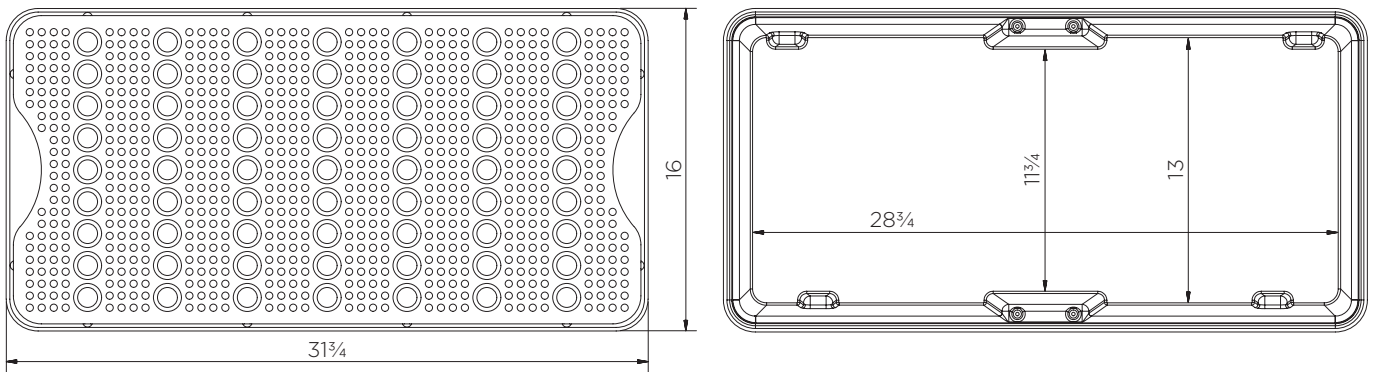

Spill Containment Tray (8 gal)

Technical Data

Platforms are also available in **black** and **green**, minimum order quantities may apply.

	Color	H x W x D (in)	Platform (in)	Weight (lbs)	Capacity (gal)	Max. load (lbs)	DIBt
ST1-30-YE-BK	●						-
ST1-30-BK-BK/D	●		1 x 31¼ x 15½	10	8*	110	Z.40.22-485
ST1-30-B-BK	●	6 x 31¼ x 16½	-	6½	10	-	-
ST1-30-B-BK/D	●				8*		Z.40.22-485

*Measured to underside of platform

Spill Containment Tray (8 gal)

Technical Data

Spill Containment Tray (8 gal)

Technical Data

ST1-30-XX-BK

Pieces per pallet	84
20' container	924
40' high cube container	2100
13.6 m trailer	2772

ST1-30-B-BK

Pieces per pallet	105
20' container	1155
40' high cube container	2625
13.6 m trailer	3465

The information is to our best knowledge true and accurate but all recommendations or suggestions are made without guarantee.