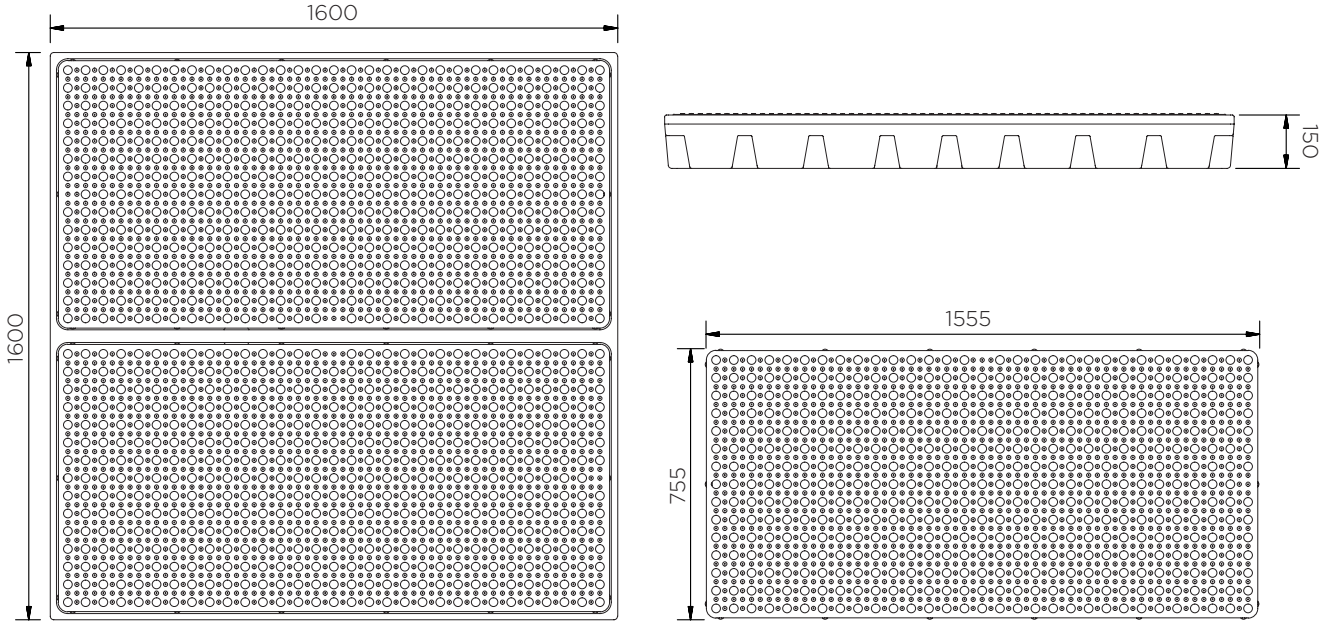

# Large Workfloor - 4 Drums

Technical Data

To select a colour, replace 'XXX' with one of the following:

006: ● 007: ●

Colour	H x W x D (mm)	Platform (mm)	Weight (kg)	Capacity (l)	Max. load (kg)	DIBt
SJ-300-XXX ● ●	150 x 1600 x 1600	60 x 1555 x 755 (2)	45	232	2000	-
SJ-300-007/D ●				192*	1000	Z-40.22-443

\*Measured to underside of platform

# Large Workfloor - 4 Drums

Technical Data