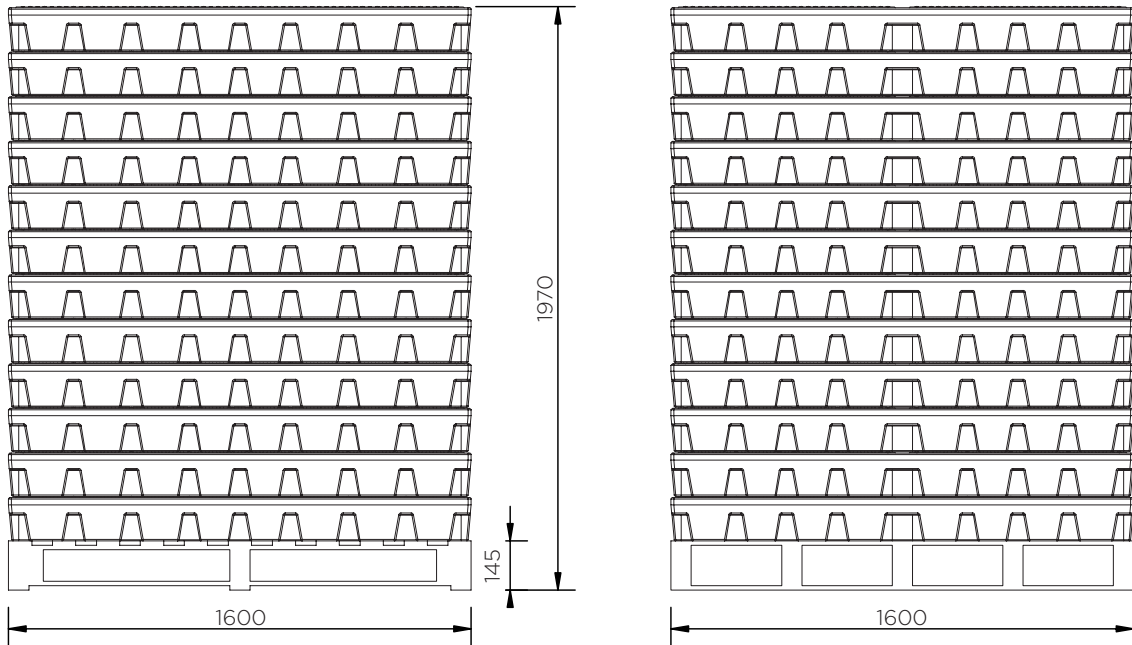

# Large Workfloor - 4 Drums

Technical Data

To select a colour, replace 'XXX' with one of the following:

006: ● 007: ●

Colour	H x W x D (mm)	Platform (mm)	Weight (kg)	Capacity (l)	Max. load (kg)	DIBt
SJ-300-XXX ● ●	150 x 1600 x 1600	60 x 1555 x 755 (2)	45	232	2000	-
SJ-300-007/D ●				192*	1000	Z-40.22-443

\*Measured to underside of platform

# Large Workfloor - 4 Drums

Technical Data