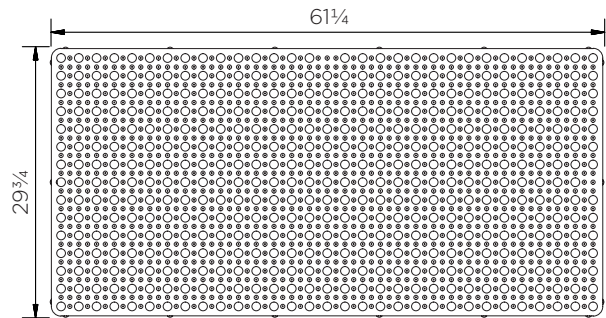

Large Workfloor - 4 Drums

Technical Data

To select a color, replace 'XXX' with one of the following:

006: ● 007: ●

	Color	H x W x D (in)	Platform (in)	Weight (lbs)	Capacity (gal)	Max. load (lbs)	DIBt
SJ-300-XXX	● ●	6 x 63 x 63	2½ x 61¼ x 29¾ (2)	99	61	2204	-
SJ-300-007/D	●				50*	1102	Z-40.22-443

*Measured to underside of platform

Large Workfloor - 4 Drums

Technical Data

Large Workfloor - 4 Drums

Technical Data

SJ-300-XXX

Pieces per pallet	12
20' container	36
40' high cube container	84
13.6 m trailer	96