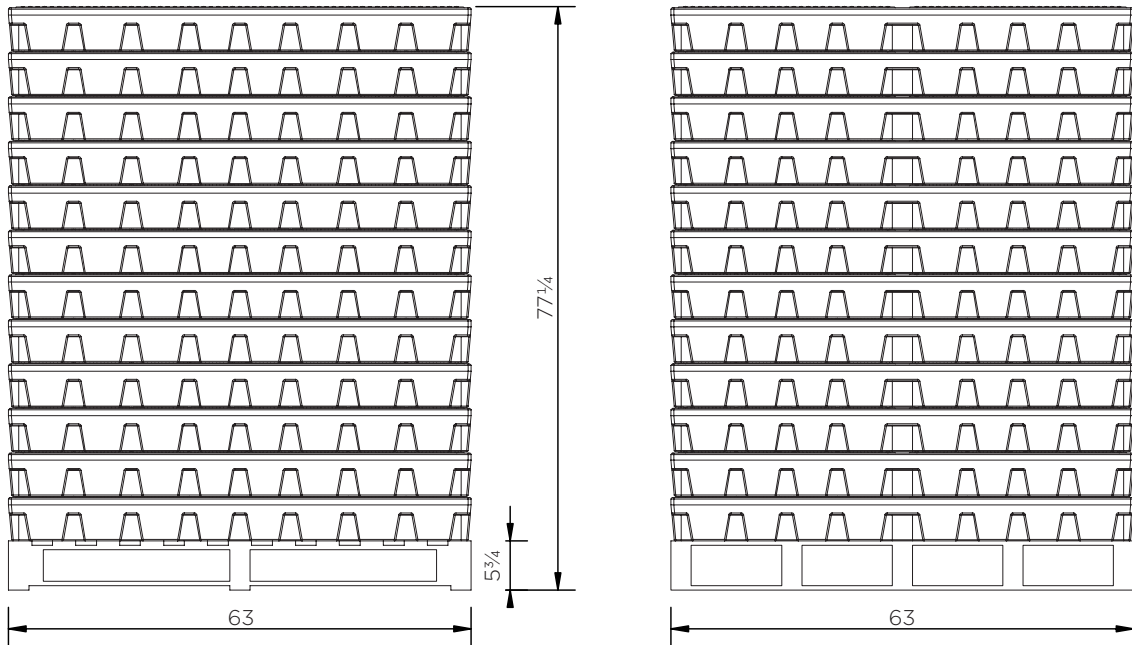

Large Workfloor - 4 Drums

Technical Data

To select a color, replace 'XXX' with one of the following:

006: ● 007: ●

	Color	H x W x D (in)	Platform (in)	Weight (lbs)	Capacity (gal)	Max. load (lbs)	DIBt
SJ-300-XXX	● ●	6 x 63 x 63	2½ x 61¼ x 29¾ (2)	99	61	2204	-
SJ-300-007/D	●				50*	1102	Z-40.22-443

*Measured to underside of platform

Large Workfloor - 4 Drums

Technical Data

Large Workfloor - 4 Drums

Technical Data

SJ-300-XXX

Pieces per pallet	12
20' container	36
40' high cube container	84
13.6 m trailer	96