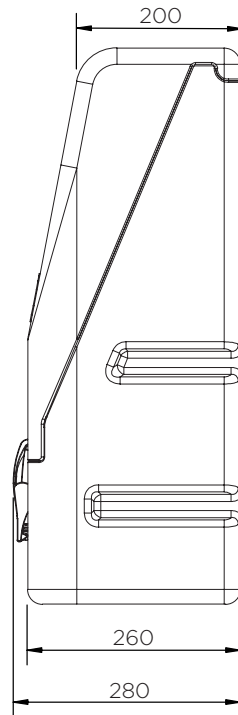

# Fire Extinguisher Box (68 Series)

Technical Data

	Colour	H x W x D (mm)	Weight (kg)	Extinguisher (kg)	Access	Labels
JBTE68		680 x 260 x 280	3.5	6	Plastic toggle	

# Fire Extinguisher Box (68 Series)

Technical Data

 Suitable mounting area