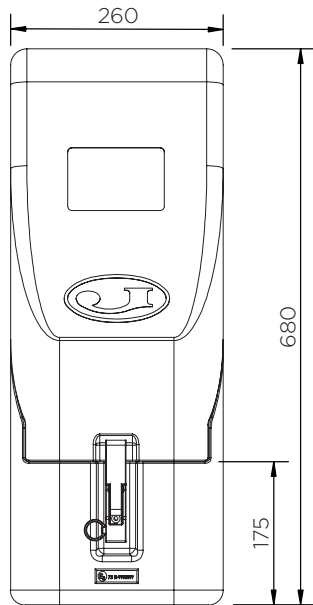

# Fire Extinguisher Box (68 Series)

Technical Data

	Colour	H x W x D (mm)	Weight (kg)	Extinguisher (kg)	Access	Labels
JBTE68		680 x 260 x 280	3.5	6	Plastic toggle	

# Fire Extinguisher Box (68 Series)

Technical Data

 Suitable mounting area

# Fire Extinguisher Box (68 Series)

Technical Data