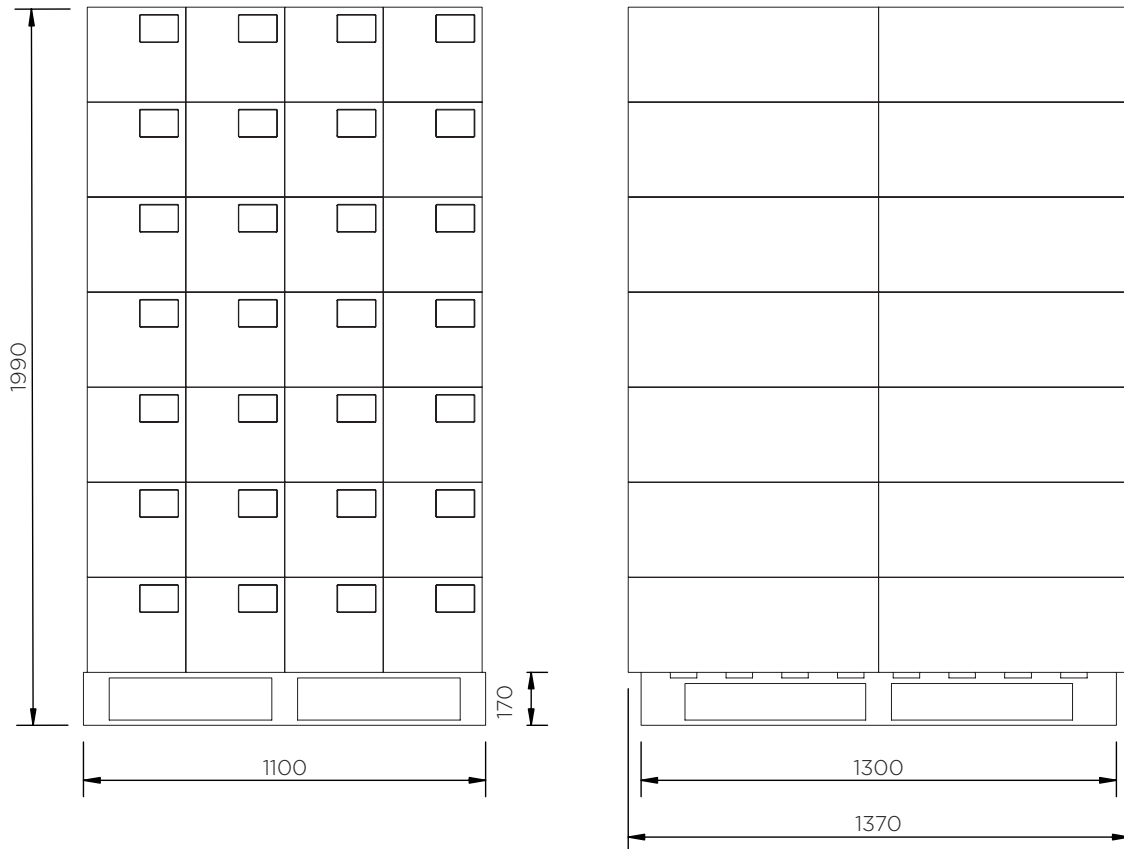

Fire Extinguisher Box (68 Series)

Technical Data

JBTE68

Pieces per pallet	56
20' container	448
40' high cube container	1008
13.6 m trailer	1232

The information is to our best knowledge true and accurate but all recommendations or suggestions are made without guarantee.