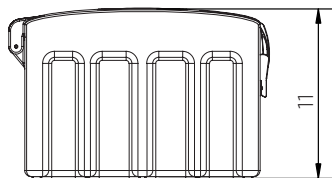

Fire Extinguisher Box (95 Series)

Technical Data

	Color	H x W x D (in)	Weight (lbs)	Extinguisher (lbs)	Access	Labels
JBWE95	●	37½ x 17½ x 11	20	10	Plastic toggles	
JBKE95	●	37½ x 16¾ x 11			Break-glass	

Fire Extinguisher Box (95 Series)

Technical Data

+ Fixing points

Fire Extinguisher Box (95 Series)

Technical Data

JBW~~X~~95 | JBK~~X~~95

Pieces per pallet	18
20' container	144
40' high cube container	324
13.6 m trailer	360