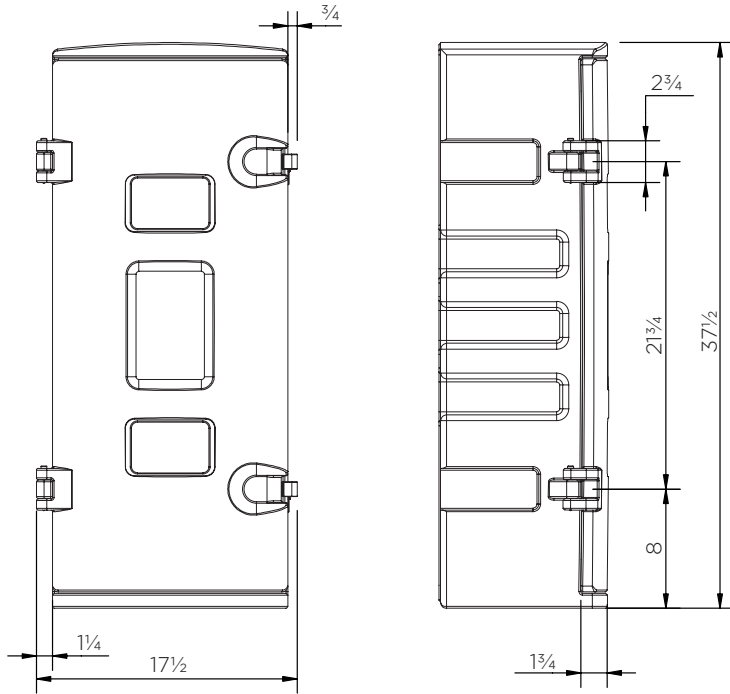

Fire Extinguisher Box (95 Series)

Technical Data

	Color	H x W x D (in)	Weight (lbs)	Extinguisher (lbs)	Access	Labels
JBWE95	●	37½ x 17½ x 11	20	10	Plastic toggles	
JBKE95	●	37½ x 16¾ x 11			Break-glass	

Fire Extinguisher Box (95 Series)

Technical Data

+ Fixing points

Fire Extinguisher Box (95 Series)

Technical Data

JBW~~X~~95 | JBK~~X~~95

Pieces per pallet	18
20' container	144
40' high cube container	324
13.6 m trailer	360