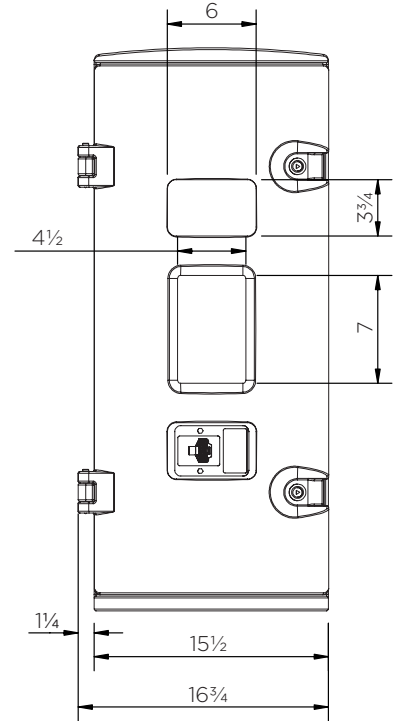

Fire Extinguisher Box (95 Series)

Technical Data

	Color	H x W x D (in)	Weight (lbs)	Extinguisher (lbs)	Access	Labels
JBWE95	●	37½ x 17½ x 11	20	10	Plastic toggles	
JBKE95	●	37½ x 16¾ x 11			Break-glass	

Fire Extinguisher Box (95 Series)

Technical Data

+ Fixing points

Fire Extinguisher Box (95 Series)

Technical Data

JBW~~X~~95 | JBK~~X~~95

Pieces per pallet	18
20' container	144
40' high cube container	324
13.6 m trailer	360