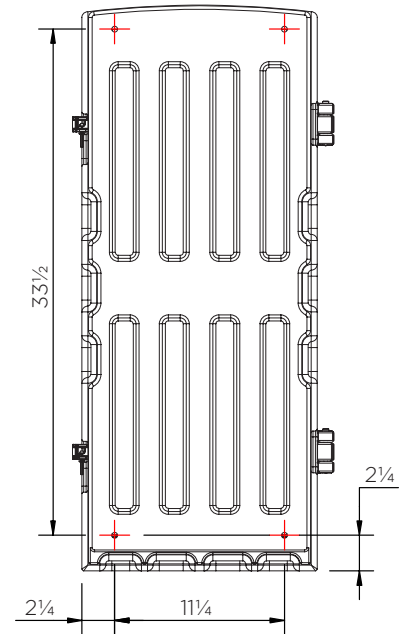

Fire Extinguisher Box (95 Series)

Technical Data

	Color	H x W x D (in)	Weight (lbs)	Extinguisher (lbs)	Access	Labels
JBWE95	●	37½ x 17½ x 11	20	10	Plastic toggles	
JBKE95	●	37½ x 16¾ x 11			Break-glass	

Fire Extinguisher Box (95 Series)

Technical Data

+ Fixing points

Fire Extinguisher Box (95 Series)

Technical Data

JBW~~X~~95 | JBK~~X~~95

Pieces per pallet	18
20' container	144
40' high cube container	324
13.6 m trailer	360