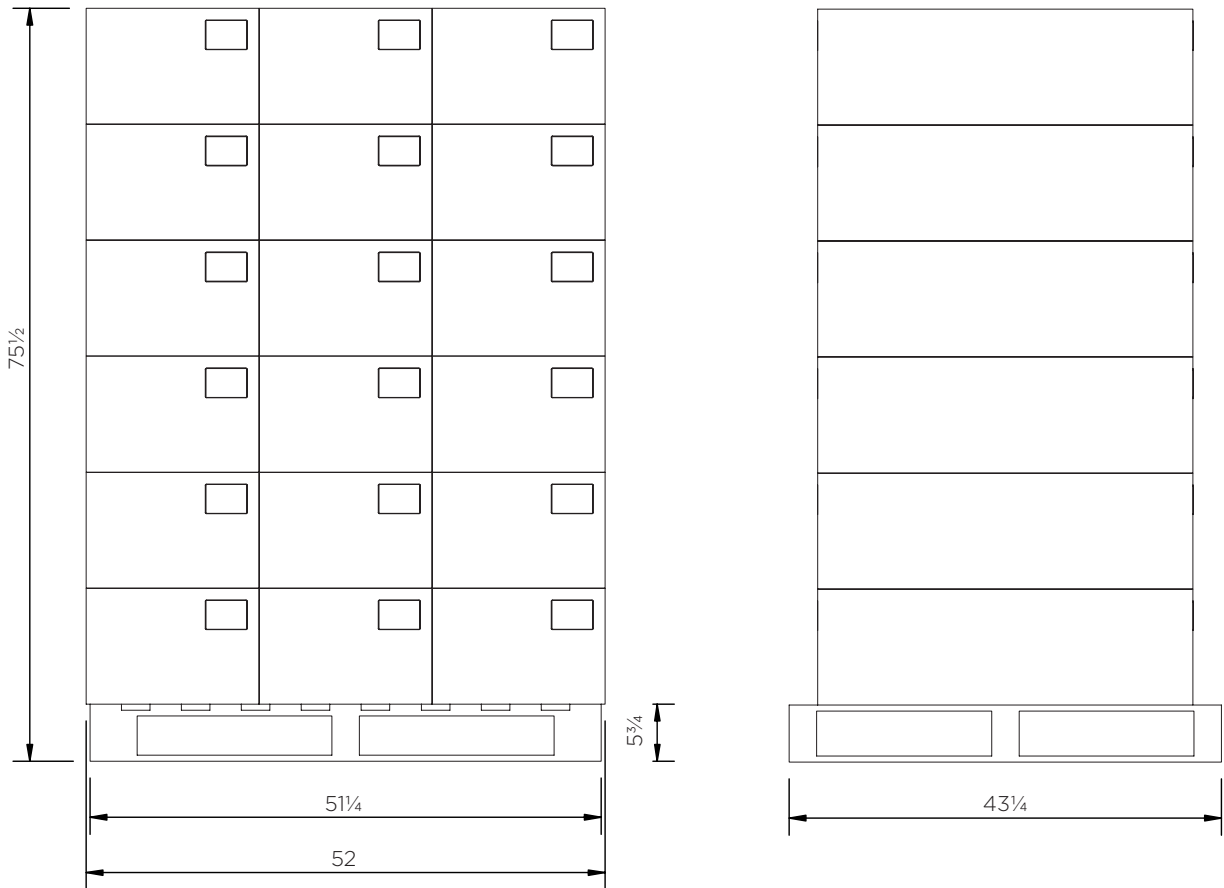

Fire Extinguisher Box (95 Series)

Technical Data

	Color	H x W x D (in)	Weight (lbs)	Extinguisher (lbs)	Access	Labels
JBWE95	●	37½ x 17½ x 11	20	10	Plastic toggles	
JBKE95	●	37½ x 16¾ x 11			Break-glass	

Fire Extinguisher Box (95 Series)

Technical Data

+ Fixing points

Fire Extinguisher Box (95 Series)

Technical Data

JBW~~X~~95 | JBK~~X~~95

Pieces per pallet	18
20' container	144
40' high cube container	324
13.6 m trailer	360