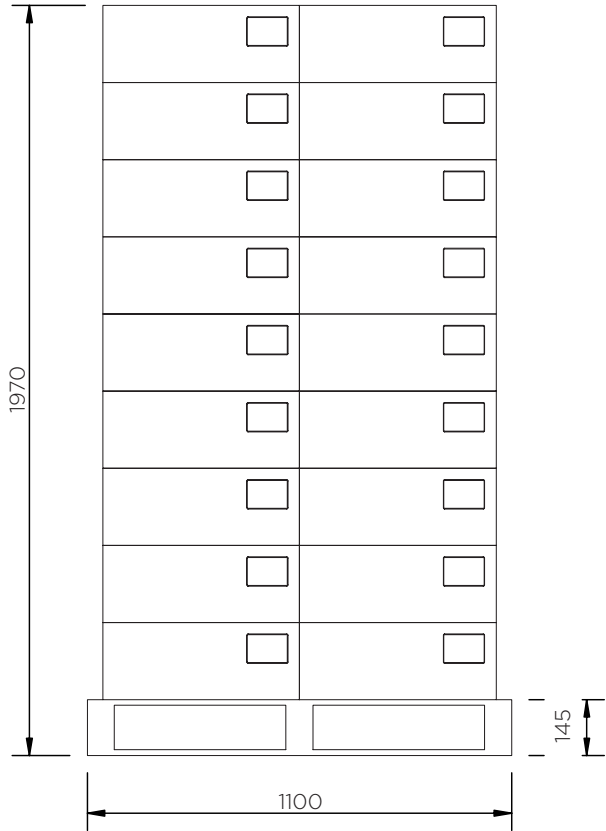

Hose Reel Box (56 Series)

Technical Data

HRE56

Pieces per pallet	36
20' container	288
40' high cube container	648
13.6 m trailer	792

The information is to our best knowledge true and accurate but all recommendations or suggestions are made without guarantee.