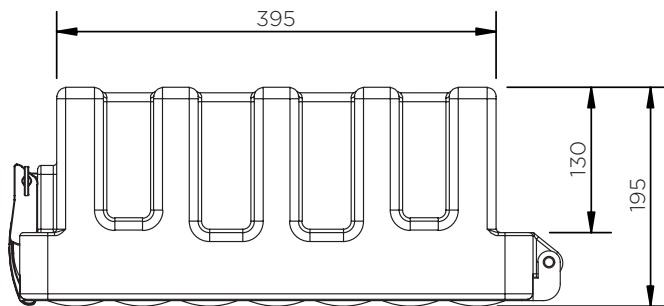

# Hose Reel Box (56 Series)

Technical Data

	Colour	H x W x D (mm)	Weight (kg)	Access	Labels
HRE56	●	610 x 500 x 195	5	Plastic toggles	ⓔ

# Hose Reel Box (56 Series)

Technical Data

+ Suitable mounting area

# Hose Reel Box (56 Series)

Technical Data