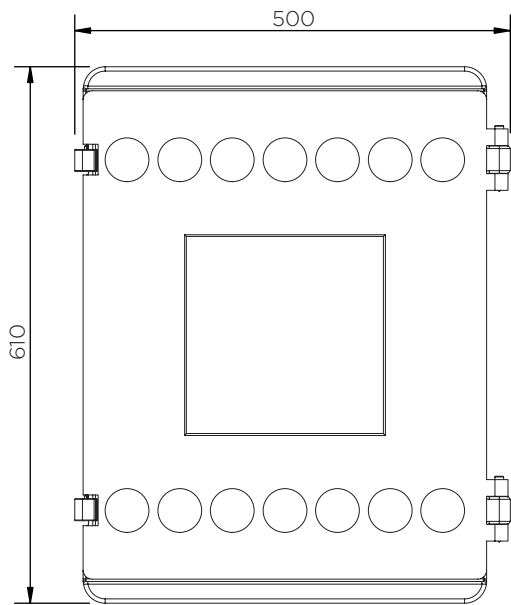

# Hose Reel Box (56 Series)

Technical Data

	Colour	H x W x D (mm)	Weight (kg)	Access	Labels
HRE56	●	610 x 500 x 195	5	Plastic toggles	ⓔ

# Hose Reel Box (56 Series)

Technical Data

+ Suitable mounting area

# Hose Reel Box (56 Series)

Technical Data