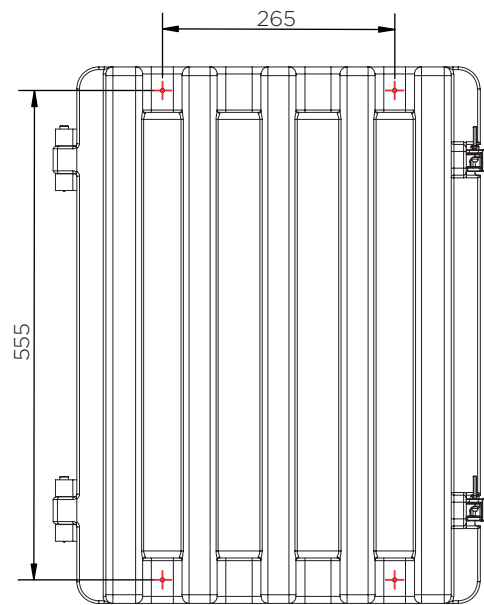

# Hose Reel Box (56 Series)

Technical Data

	Colour	H x W x D (mm)	Weight (kg)	Access	Labels
HRE56	●	610 x 500 x 195	5	Plastic toggles	ⓔ

# Hose Reel Box (56 Series)

Technical Data

+ Suitable mounting area

# Hose Reel Box (56 Series)

Technical Data