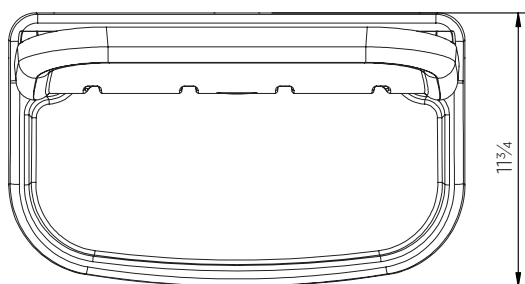

Fire Extinguisher Stand (JFP10)

Technical Data

	Color	H x W x D (in)	Max. Ø (in)	Weight (lbs)
JFP10	●	25½ x 19¾ x 11¾	7¾	6½

Fire Extinguisher Stand (JFP10)

Technical Data

Fire Extinguisher Stand (JFP10)

Technical Data

JFP10

Pieces per pallet	66
20' container	528
40' high cube container	1188
13.6 m trailer	1452

The information is to our best knowledge true and accurate but all recommendations or suggestions are made without guarantee.