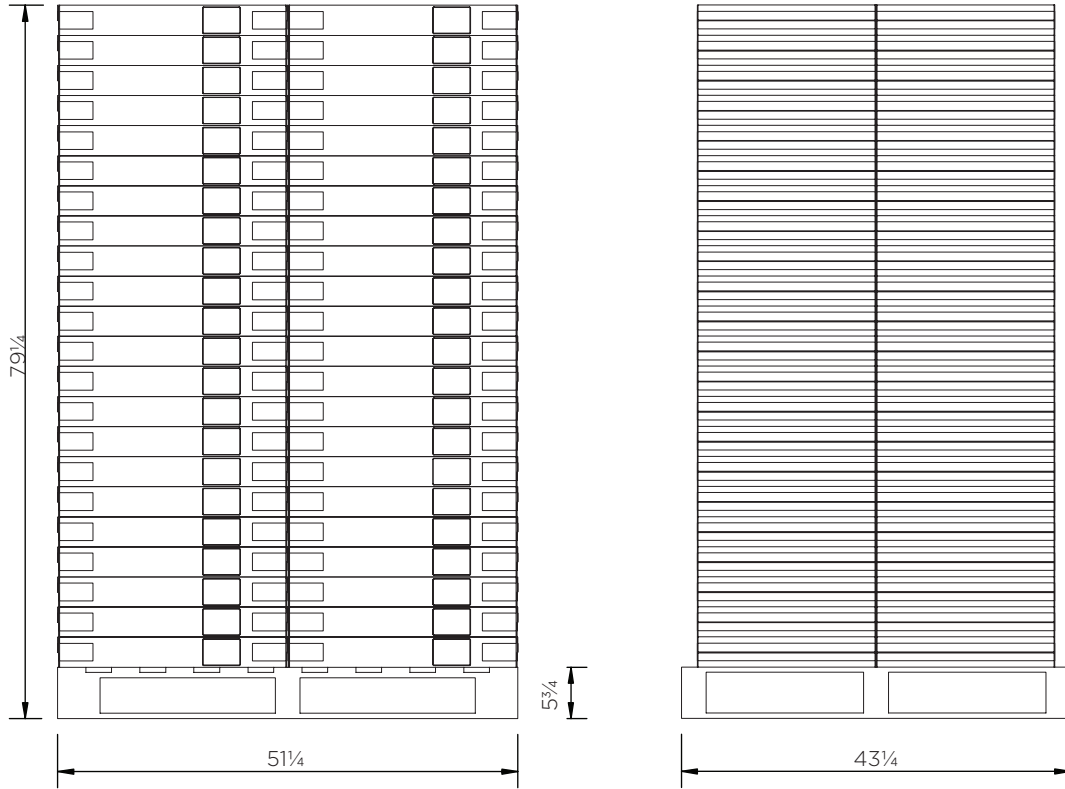

Fire Extinguisher Stand (JFP10)

Technical Data

	Color	H x W x D (in)	Max. Ø (in)	Weight (lbs)
JFP10	●	25½ x 19¾ x 11¾	7¾	6½

Fire Extinguisher Stand (JFP10)

Technical Data

Fire Extinguisher Stand (JFP10)

Technical Data

JFP10

Pieces per pallet	66
20' container	528
40' high cube container	1188
13.6 m trailer	1452

The information is to our best knowledge true and accurate but all recommendations or suggestions are made without guarantee.