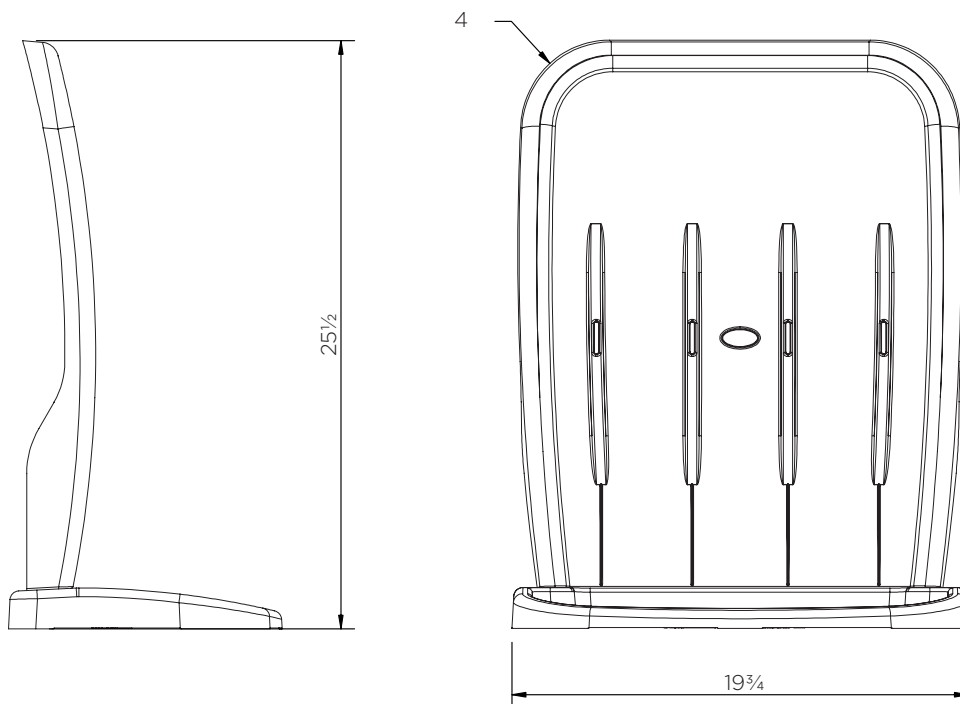

Fire Extinguisher Stand (JFP10)

Technical Data

	Color	H x W x D (in)	Max. Ø (in)	Weight (lbs)
JFP10	●	25½ x 19¾ x 11¾	7¾	6½

Fire Extinguisher Stand (JFP10)

Technical Data

Fire Extinguisher Stand (JFP10)

Technical Data

JFP10

Pieces per pallet	66
20' container	528
40' high cube container	1188
13.6 m trailer	1452

The information is to our best knowledge true and accurate but all recommendations or suggestions are made without guarantee.