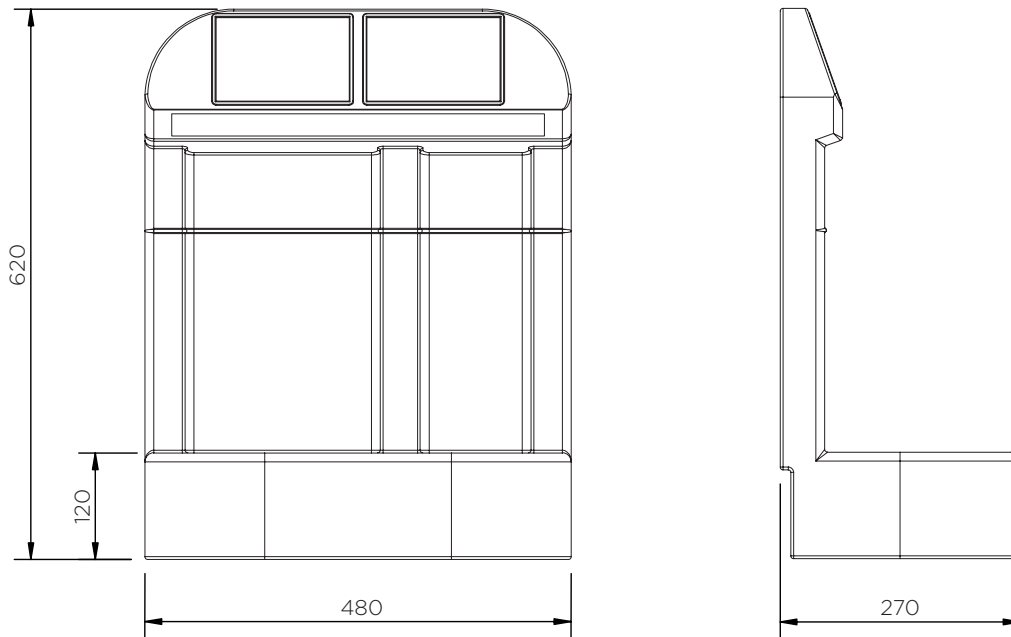

Fire Extinguisher Stand (JFP7)

Technical Data

	Colour	H x W x D (mm)	Max. Ø (mm)	Weight (kg)	Optional accessory*
JFP7	●	620 x 480 x 270	195 / 125	3.6	JFPINSERT
JFP7-MG10	●				

*A stand insert to accommodate extinguishers with a maximum diameter of 165 mm.

Fire Extinguisher Stand (JFP7)

Technical Data

JFPINSERT

Fire Extinguisher Stand (JFP7)

Technical Data

JFP7 | JFP7-MG10

Pieces per box	2
Pieces per pallet	48
20' container	384
40' high cube container	864
13.6 m trailer	1056