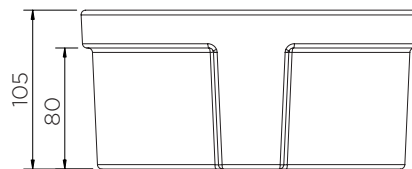

Fire Extinguisher Stand (JFP7)

Technical Data

JFPINSERT