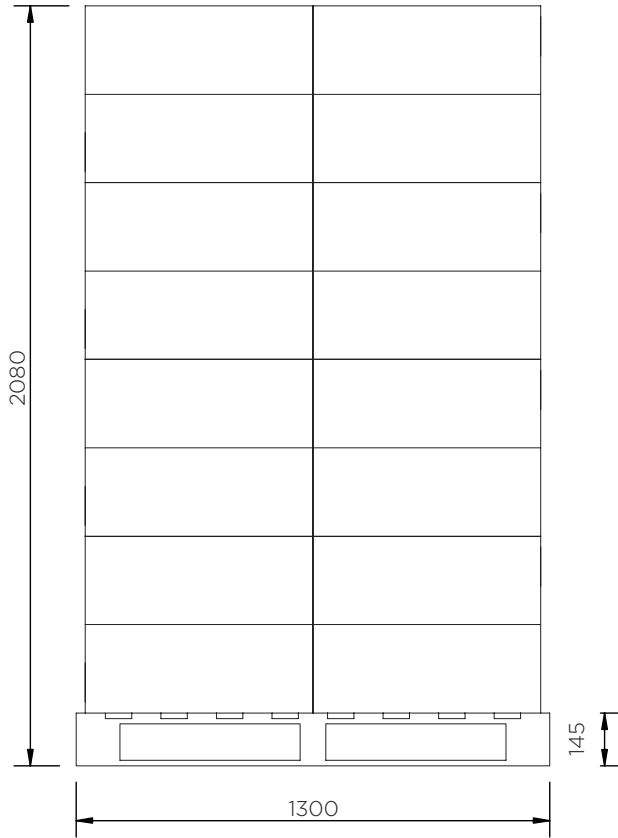

Fire Extinguisher Stand (JFP7)

Technical Data

JFP7 | JFP7-MG10

Pieces per box	2
Pieces per pallet	48
20' container	384
40' high cube container	864
13.6 m trailer	1056

The information is to our best knowledge true and accurate but all recommendations or suggestions are made without guarantee.