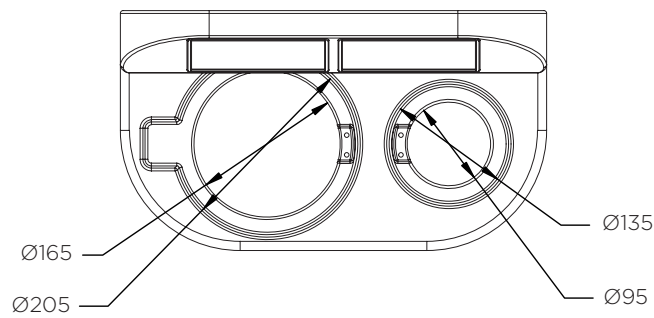

Fire Extinguisher Stand (JFP7)

Technical Data