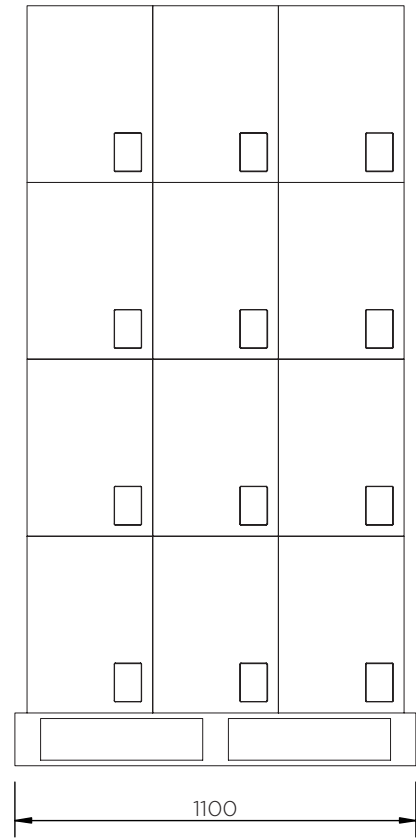

Fire Extinguisher Stand (JFP7)

Technical Data

	Colour	H x W x D (mm)	Max. Ø (mm)	Weight (kg)	Optional accessory*
JFP7	●	620 x 480 x 270	195 / 125	3.6	JFPINSERT
JFP7-MG10	●				

*A stand insert to accommodate extinguishers with a maximum diameter of 165 mm.

Fire Extinguisher Stand (JFP7)

Technical Data

JFPINSERT

Fire Extinguisher Stand (JFP7)

Technical Data

JFP7 | JFP7-MG10

Pieces per box	2
Pieces per pallet	48
20' container	384
40' high cube container	864
13.6 m trailer	1056