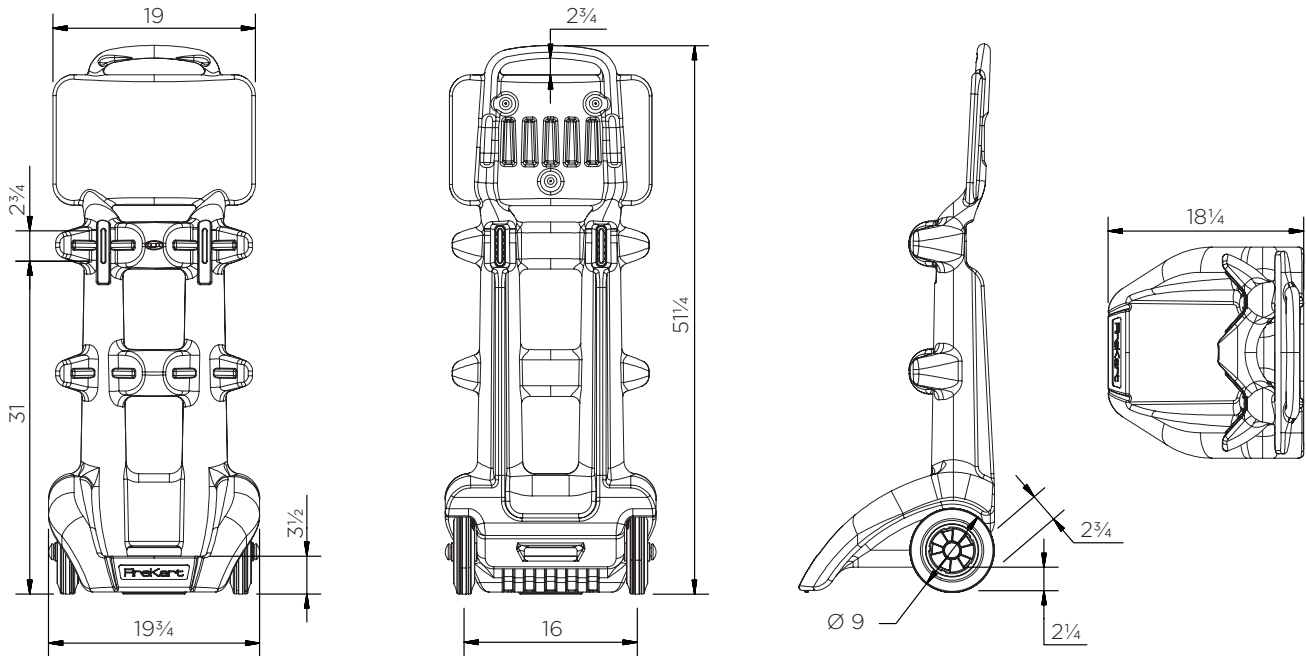

FireKart - Fire extinguisher trolley

Technical Data

JHSA1

JRHB

JPFB1

JPBL1

	Color options	H x W x D (in)	Weight (lbs)	Extinguisher (lbs)	Alarm*	Bucket*
WEX01-CORE	●	51¼ x 19¾ x 18¼	24¼	2 x 20	JSSA1 / JRHB	JPFB1 / JPBL1

* Optional accessories

FireKart - Fire extinguisher trolley

Technical Data

Max. combined extinguisher weight: 40 lbs

FireKart - Fire extinguisher trolley

Technical Data

WEX01-CORE

Pieces per pallet	16
20' container	128
40' high cube container	288
13.6 m trailer	352