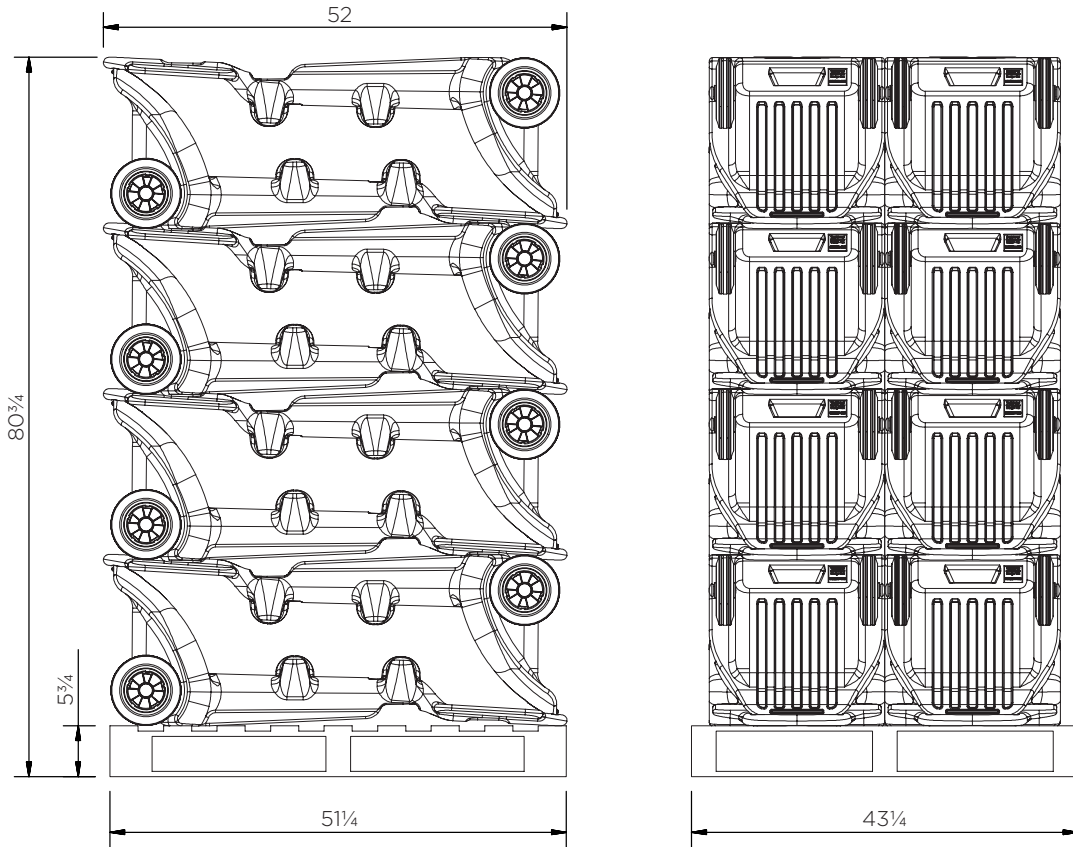

FireKart - Fire extinguisher trolley

Technical Data

JHSA1

JRHB

JPFB1

JPBL1

	Color options	H x W x D (in)	Weight (lbs)	Extinguisher (lbs)	Alarm*	Bucket*
WEX01-CORE	●	51¼ x 19¾ x 18¼	24¼	2 x 20	JSSA1 / JRHB	JPFB1 / JPBL1

* Optional accessories

FireKart - Fire extinguisher trolley

Technical Data

Max. combined extinguisher weight: 40 lbs

FireKart - Fire extinguisher trolley

Technical Data

WEX01-CORE

Pieces per pallet	16
20' container	128
40' high cube container	288
13.6 m trailer	352