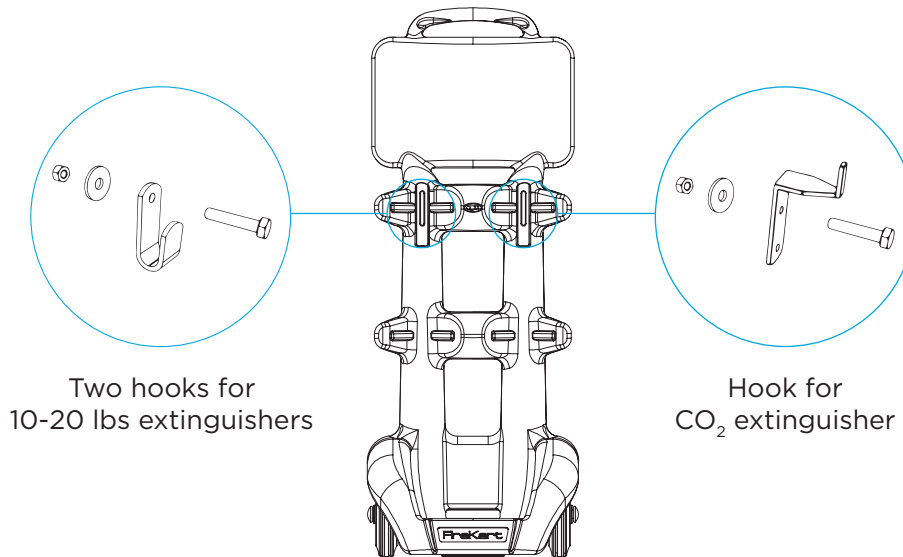

FireKart - Fire extinguisher trolley

Technical Data

JHSA1

JRHB

JPFB1

JPBL1

	Color options	H x W x D (in)	Weight (lbs)	Extinguisher (lbs)	Alarm*	Bucket*
WEX01-CORE	●	51¼ x 19¾ x 18¼	24¼	2 x 20	JSSA1 / JRHB	JPFB1 / JPBL1

* Optional accessories

FireKart - Fire extinguisher trolley

Technical Data

Max. combined extinguisher weight: 40 lbs

FireKart - Fire extinguisher trolley

Technical Data

WEX01-CORE

Pieces per pallet	16
20' container	128
40' high cube container	288
13.6 m trailer	352