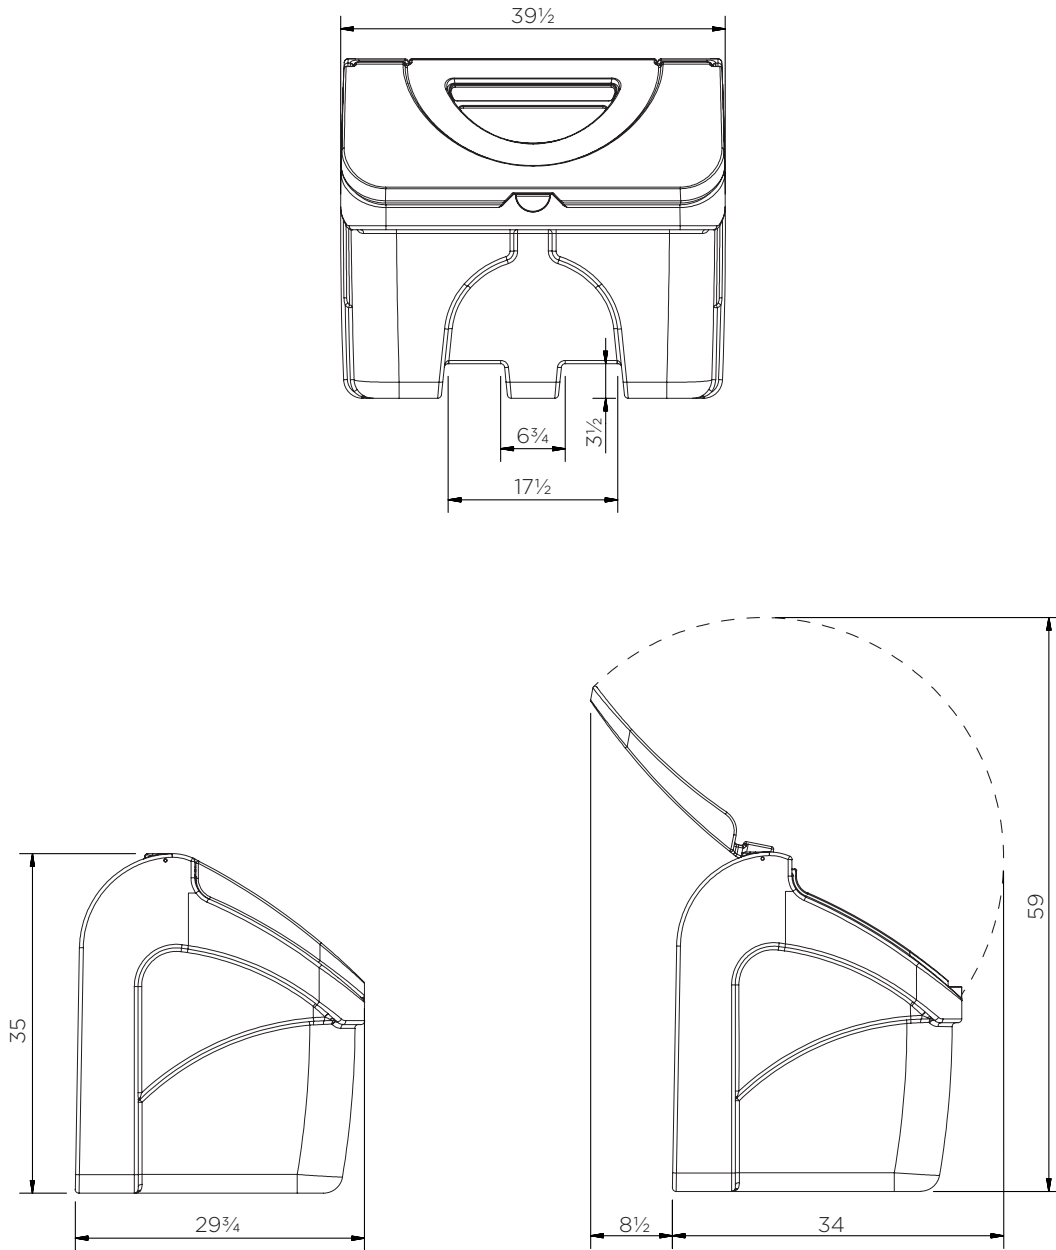

Medium Storage Box

Technical Data

	Color options	H x W x D (in)	Weight (lbs)	Capacity (gal)
JBS400R-COYE	●	35 x 39½ x 29¾	54	105

Medium Storage Box

Technical Data

Medium Storage Box

Technical Data

JBS400R-COYE

Pieces per pallet	3
20' container	33
40' high cube container	75
13.6 m trailer	84

The information is to our best knowledge true and accurate but all recommendations or suggestions are made without guarantee.