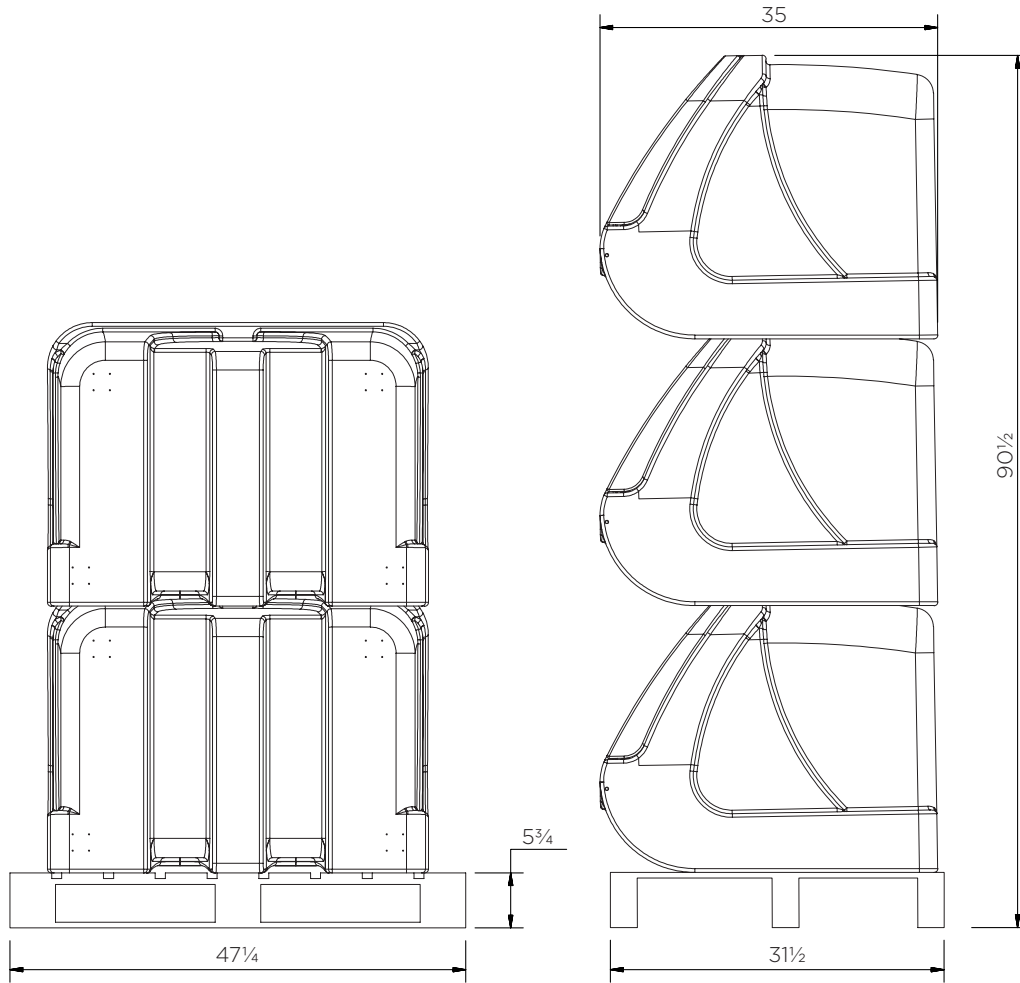

Medium Storage Box

Technical Data

	Color options	H x W x D (in)	Weight (lbs)	Capacity (gal)
JBS400R-COYE	●	35 x 39½ x 29¾	54	105

Medium Storage Box

Technical Data

Medium Storage Box

Technical Data

JBS400R-COYE

Pieces per pallet	3
20' container	33
40' high cube container	75
13.6 m trailer	84

The information is to our best knowledge true and accurate but all recommendations or suggestions are made without guarantee.