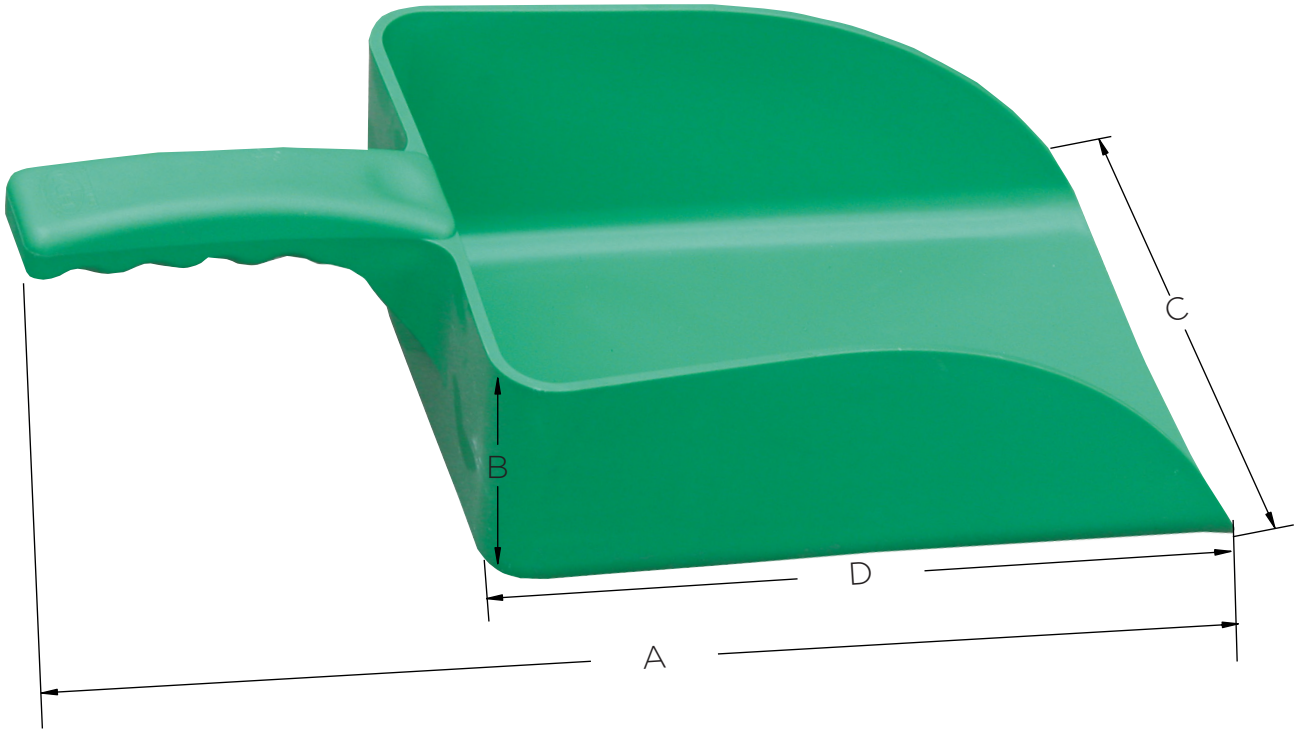

Hand scoop

Technical Data

	Color	A x B x C x D (in)	Weight (lbs)	Capacity (lbs)
WIN-A607	●	12¼ x 3 x 5½ x 7½	0.5	1