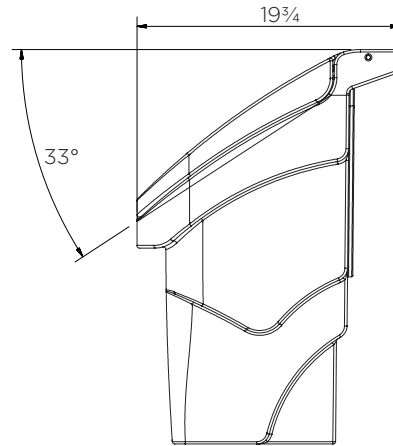

Slim Storage Box

Technical Data

	Color options	H x W x D (in)	Weight (lbs)	Capacity (gal)
JBS130-COXX	● ● ●	29½ x 33½ x 19¾	29	34

XX = Color options: YE: ● RE: ● GR: ●

Slim Storage Box

Technical Data

JBS130-COXX

Pieces per pallet	8
20' container	80
40' high cube container	192
13.6 m trailer	216

The information is to our best knowledge true and accurate but all recommendations or suggestions are made without guarantee.