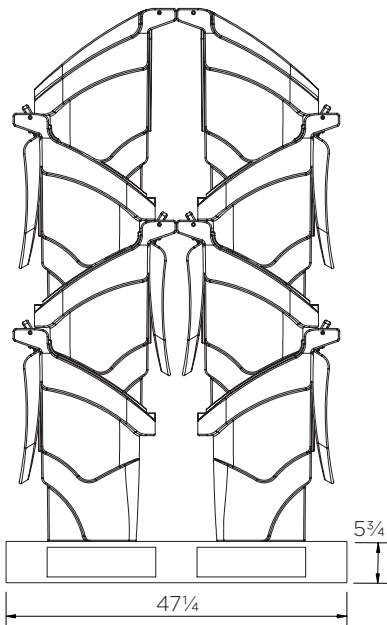

Slim Storage Box

Technical Data

	Color options	H x W x D (in)	Weight (lbs)	Capacity (gal)
JBS130-COXX	● ● ●	29½ x 33½ x 19¾	29	34

XX = Color options: YE: ● RE: ● GR: ●

Slim Storage Box

Technical Data

JBS130-COXX

Pieces per pallet	8
20' container	80
40' high cube container	192
13.6 m trailer	216

The information is to our best knowledge true and accurate but all recommendations or suggestions are made without guarantee.