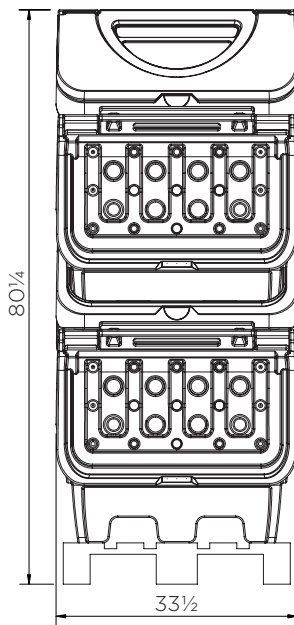

Slim Storage Box

Technical Data

	Color options	H x W x D (in)	Weight (lbs)	Capacity (gal)
JBS130-COXX	● ● ●	29½ x 33½ x 19¾	29	34

XX = Color options: YE: ● RE: ● GR: ●

Slim Storage Box

Technical Data

JBS130-COXX

Pieces per pallet	8
20' container	80
40' high cube container	192
13.6 m trailer	216

The information is to our best knowledge true and accurate but all recommendations or suggestions are made without guarantee.