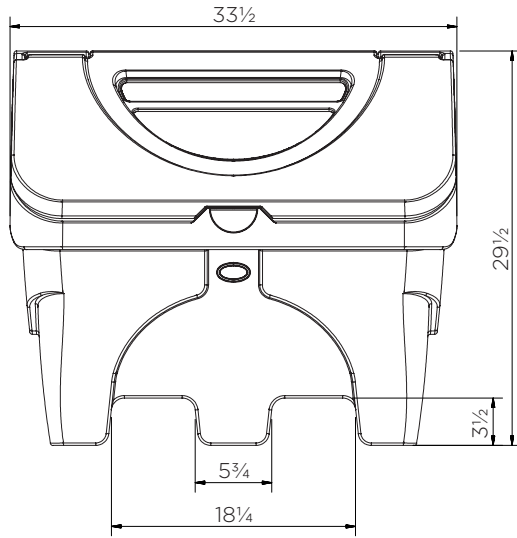

Slim Storage Box

Technical Data

	Color options	H x W x D (in)	Weight (lbs)	Capacity (gal)
JBS130-COXX	● ● ●	29½ x 33½ x 19¾	29	34

XX = Color options: YE: ● RE: ● GR: ●

Slim Storage Box

Technical Data

JBS130-COXX

Pieces per pallet	8
20' container	80
40' high cube container	192
13.6 m trailer	216

The information is to our best knowledge true and accurate but all recommendations or suggestions are made without guarantee.