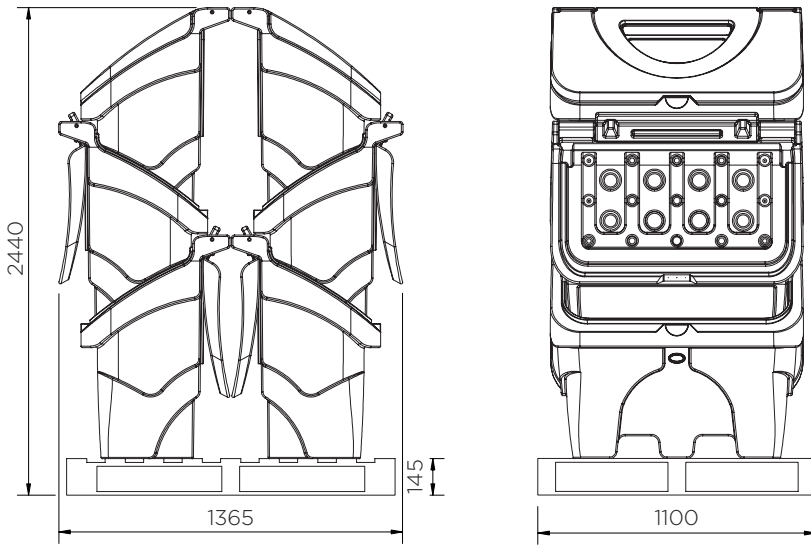

Slim Storage Box

Technical Data

	Colour options	H x W x D (mm)	Weight (kg)	Capacity (l)
JBS200-COYE	●	885 x 1005 x 590	17	200

Slim Storage Box

Technical Data

JBS200-COYE

Pieces per pallet	6
40' high cube container	102
13.6 m trailer	108