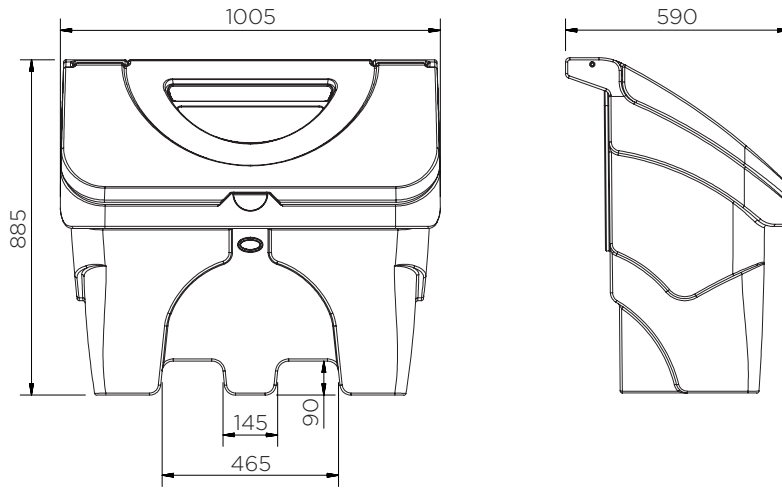

Slim Storage Box

Technical Data

	Colour options	H x W x D (mm)	Weight (kg)	Capacity (l)
JBS200-COYE	●	885 x 1005 x 590	17	200

Slim Storage Box

Technical Data

JBS200-COYE

Pieces per pallet	6
40' high cube container	102
13.6 m trailer	108